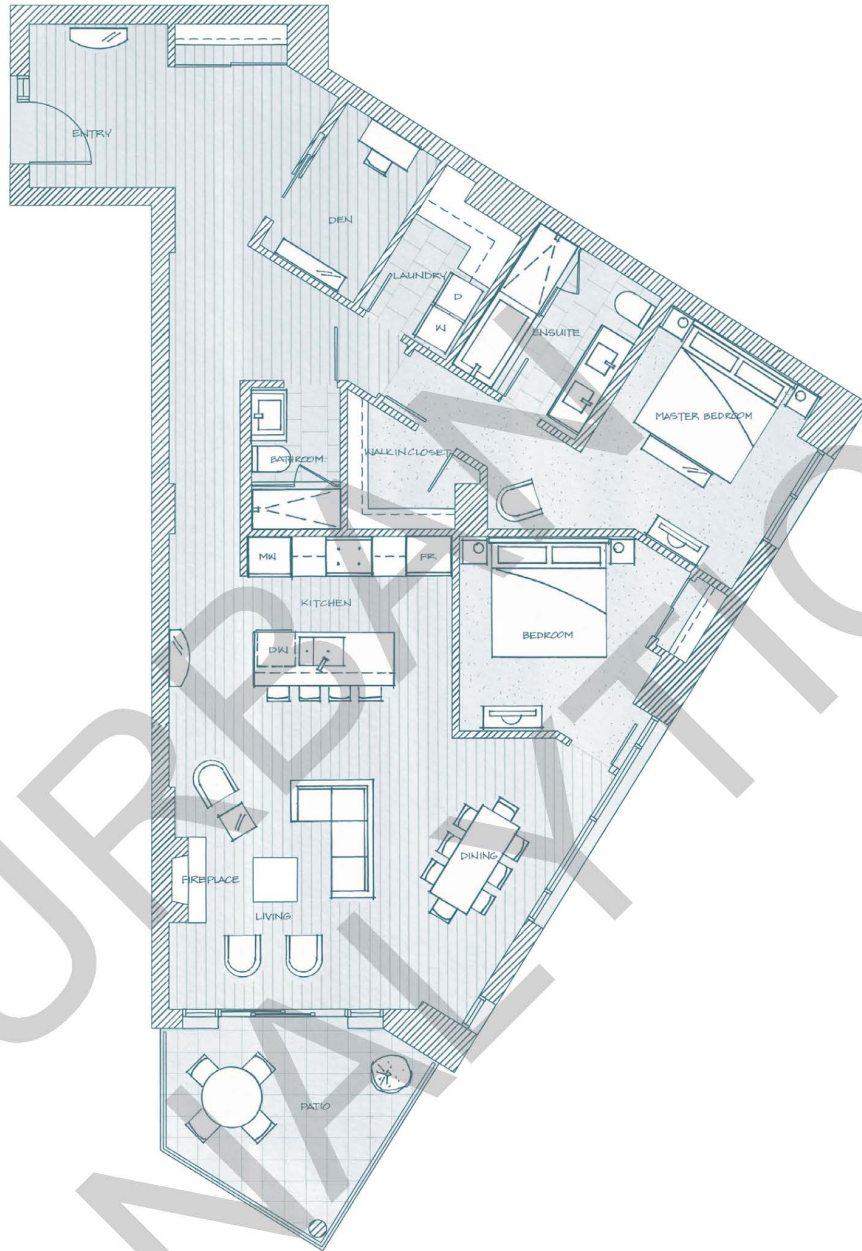

HORSESHOE BAY

FOREST VILLAS PLAN A

2 Bedroom + Den / 1,771 sf Total Living
Patio 134 sf

FOREST VILLAS

FLOOR 1

WEST
VANCOUVER
CANADA