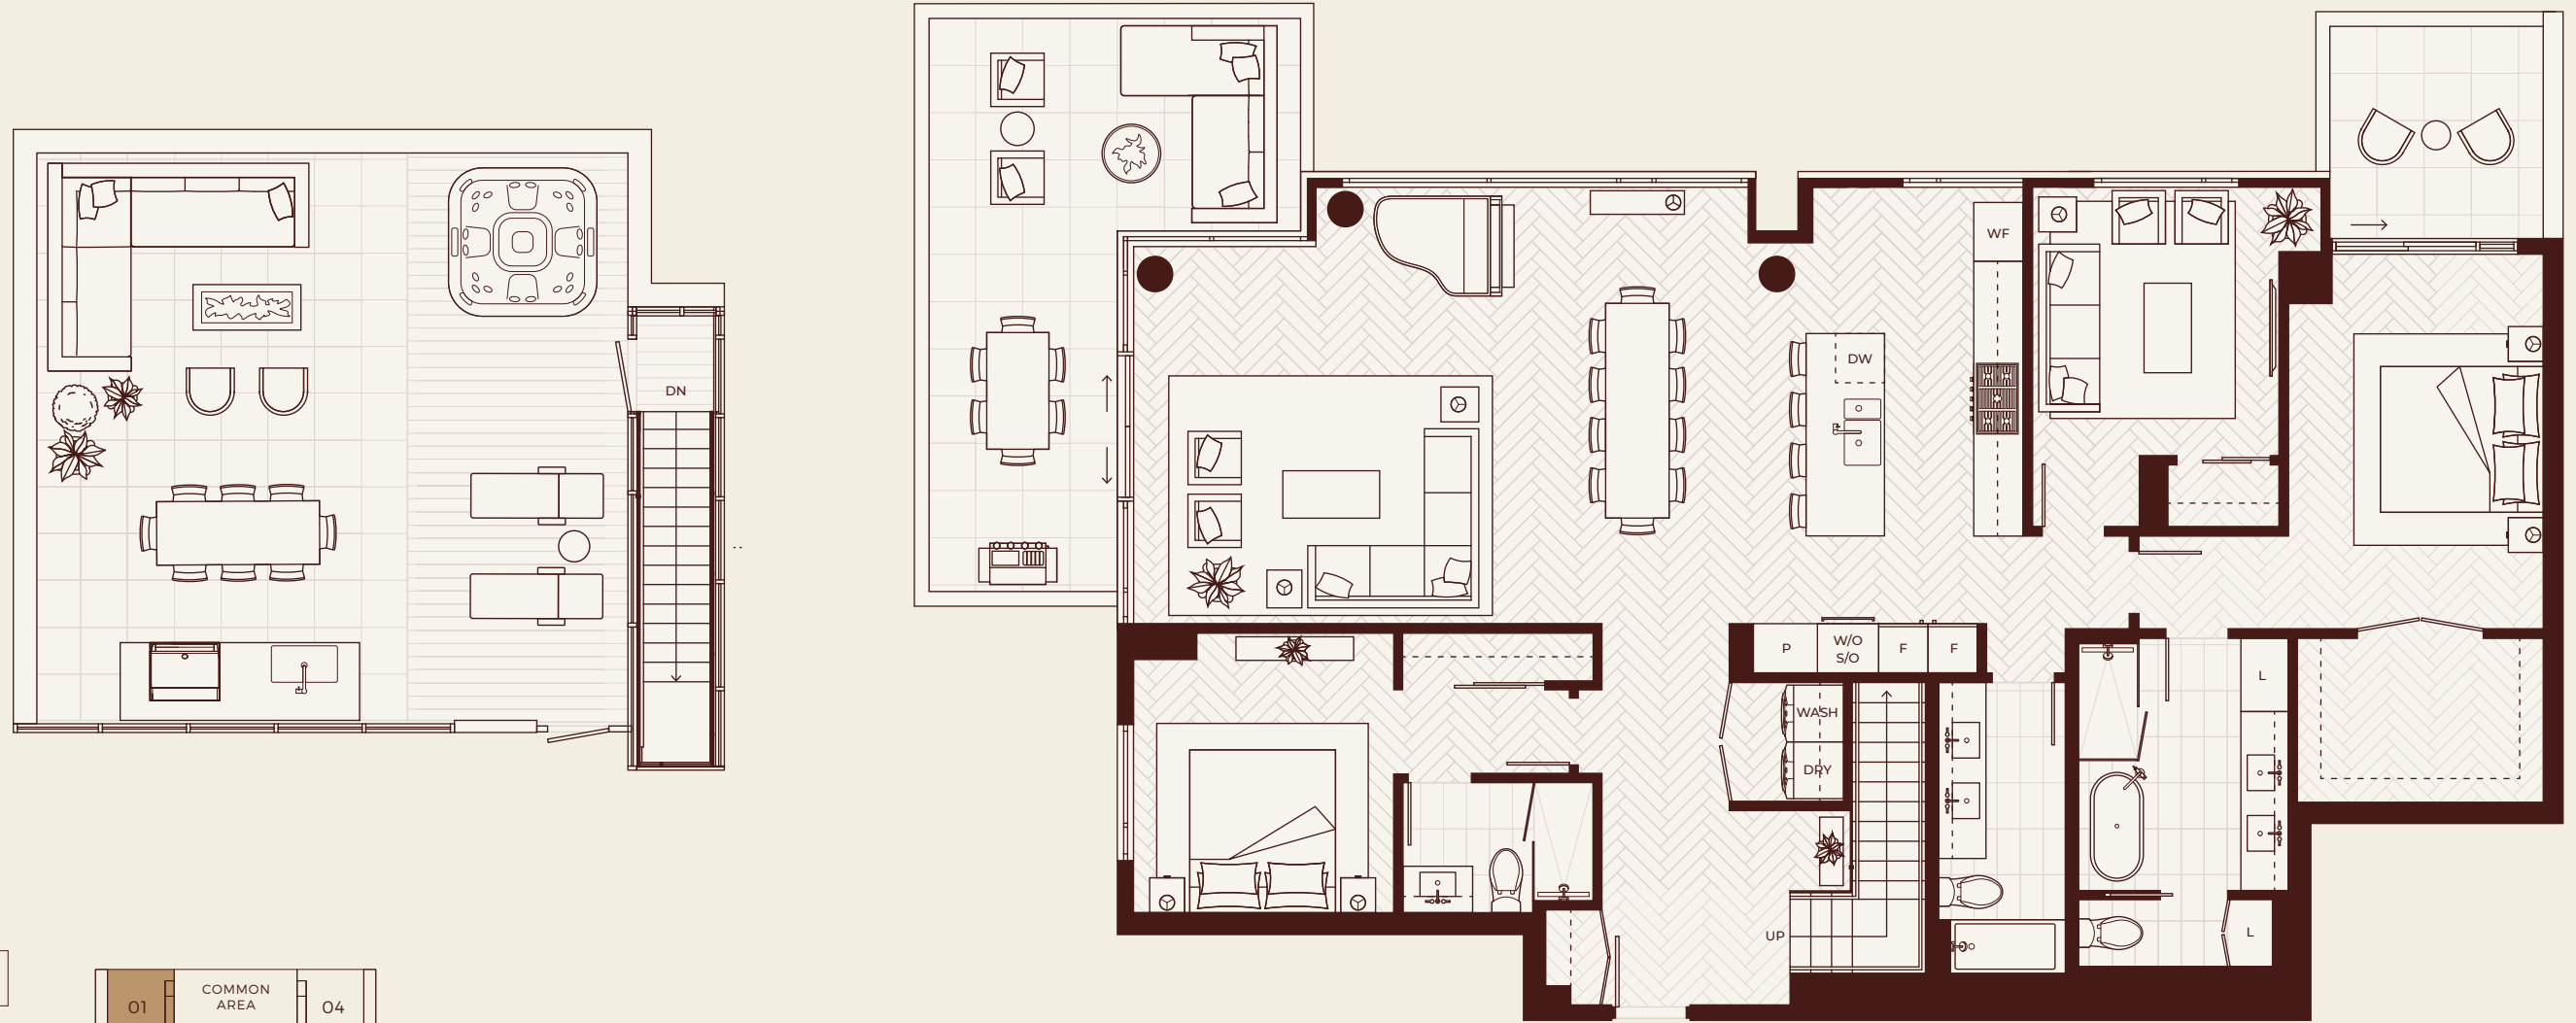

**PH 1** 3 Bedroom, 3 Bath  
 Interior: 2,051 SF  
 Exterior: 1,201 SF  
 Total: 3,252 SF

GB/WB location may vary.