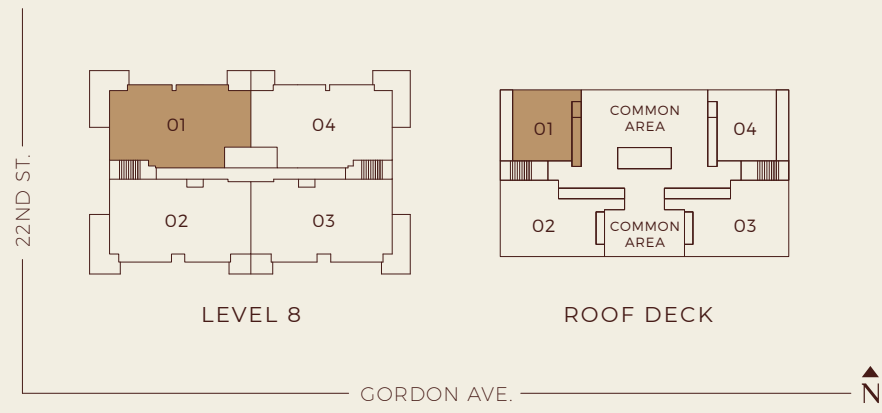

**PH 1** 3 Bedroom, 3 Bath  
 Interior: 2,051 SF  
 Exterior: 1,201 SF  
 Total: 3,252 SF

GB/WB location may vary.