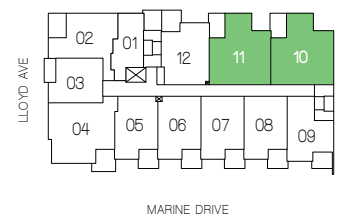

PLAN C

ROVE

LLOYD & MARINE

2 BEDROOM + DEN

Interior 875 SF

Exterior 59 SF

The developer reserves the right to make changes and modifications to the information contained herein without prior notice. Artist's renderings and maps are representations only and may not be accurate. Dimensions, sizes, areas, specifications layout and materials are approximate only and subject to change without notice. E.&O.E.