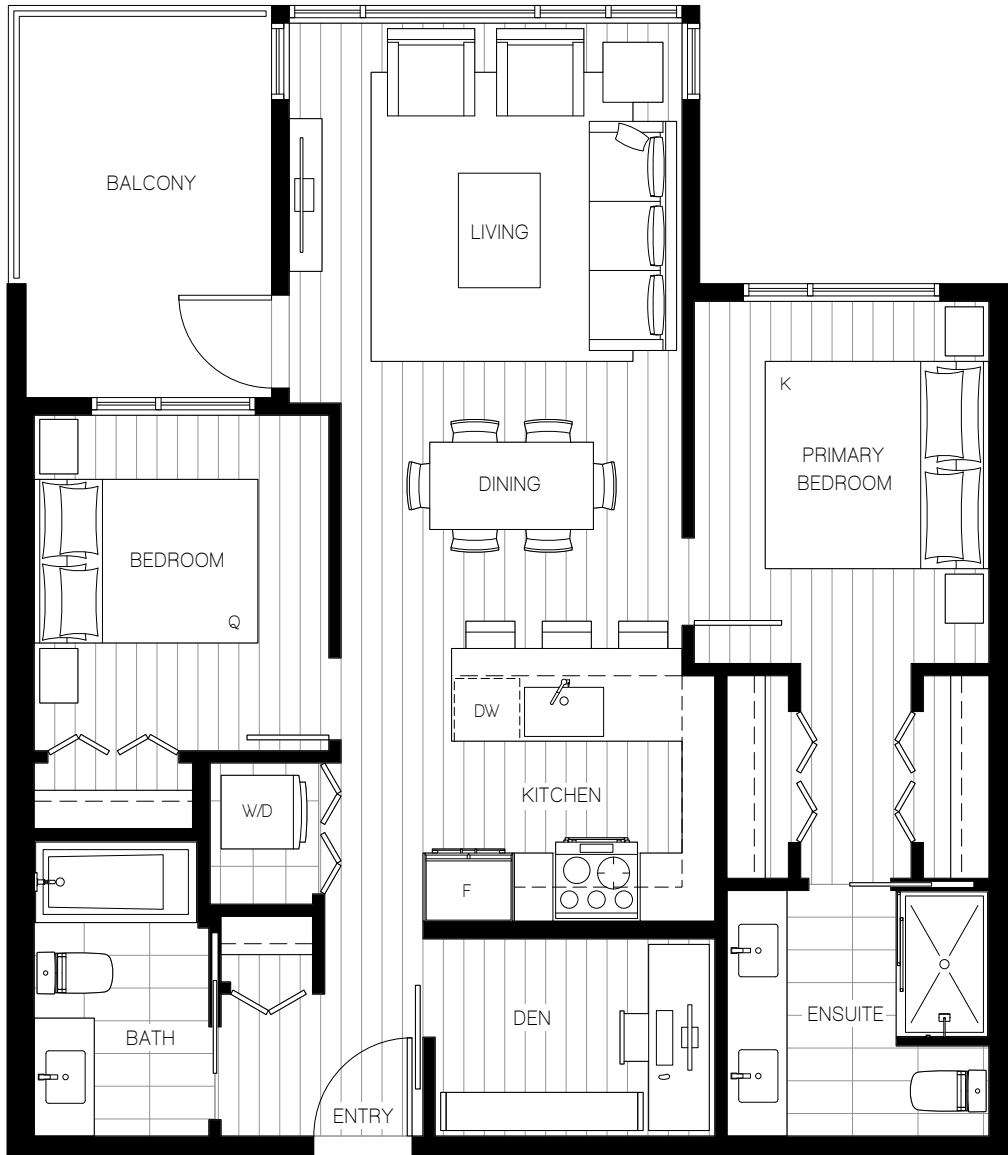

PLAN C

ROVE

LLOYD & MARINE

2 BEDROOM + DEN

Interior 875 SF

Exterior 59 SF

The developer reserves the right to make changes and modifications to the information contained herein without prior notice. Artist's renderings and maps are representations only and may not be accurate. Dimensions, sizes, areas, specifications layout and materials are approximate only and subject to change without notice. E.&O.E.