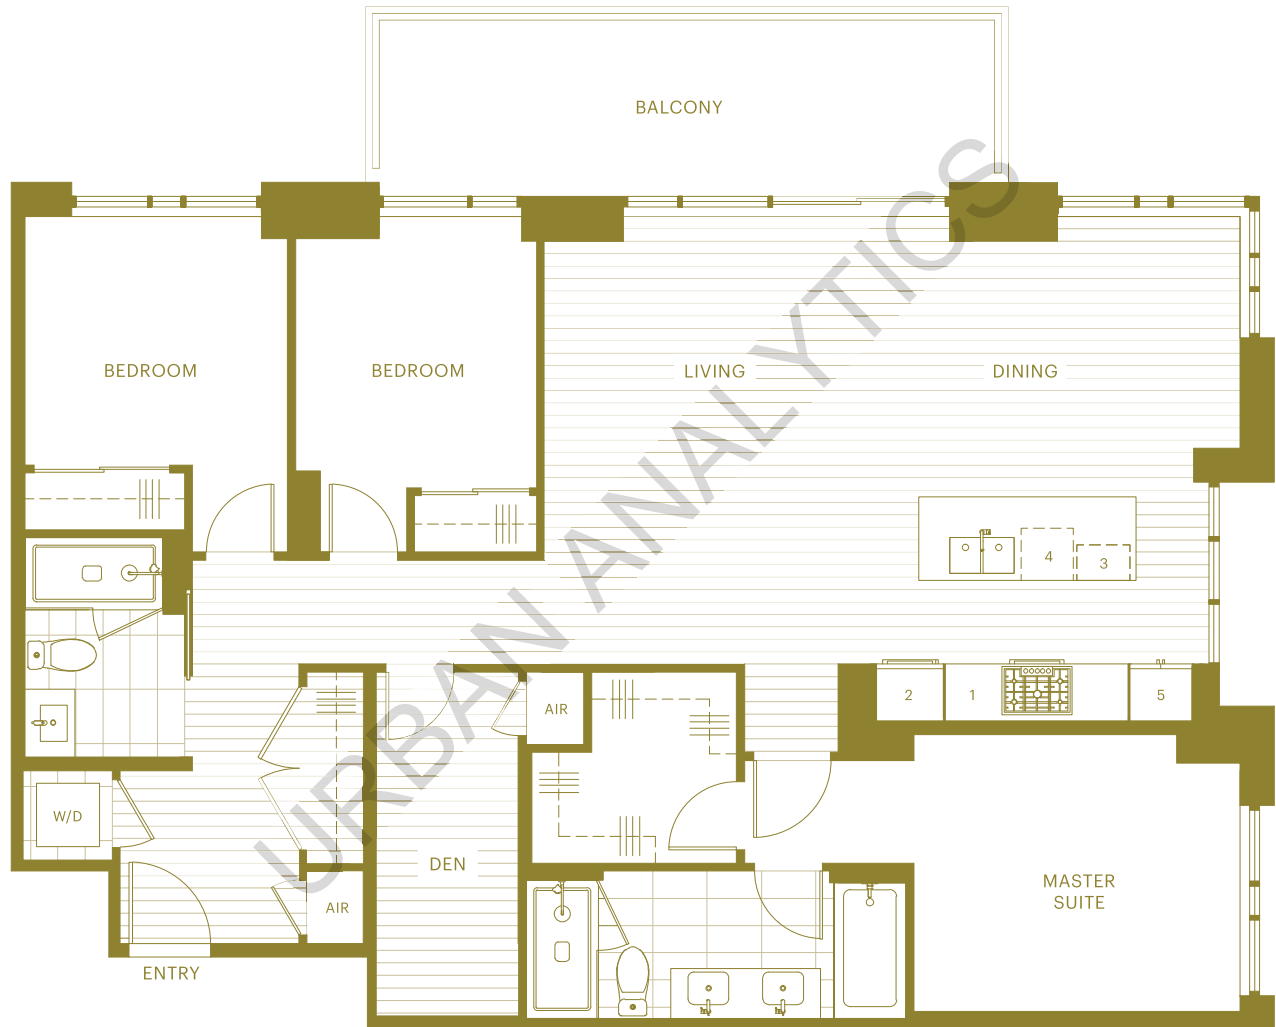

Explorer E7 Plan 3 Bedroom & Den Corner

Inside 1,327 sq ft Outside 146 sq ft Total 1,473 sq ft

- 1 Bosch 5 burner gas cooktop & wall oven
- 2 Fully integrated refrigerator
- 3 Panasonic microwave
- 4 Fully integrated dishwasher
- 5 Pantry

HC (Heating & Cooling) W/D (Washer and Dryer)

Sizes and details are approximate and subject to change. E.&O.E.