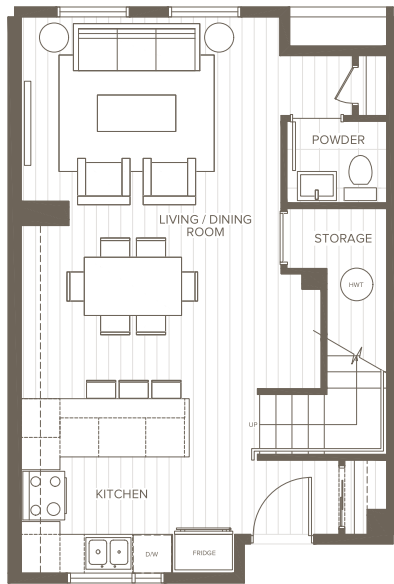

Floorplans - Unit H1

3 Bed + 3.5 Bath

Living 1,362 sq. ft.

Patio 195 sq. ft.

Total 1,557 sq. ft.

Vista Townhomes

Dimensions and square footage shown may vary. Areva Living reserves the right to modify design and specifications without notice. For additional information, please consult with a sales representative. E&O.E.