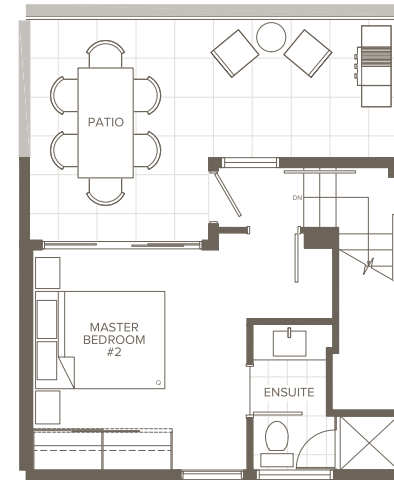

Floorplans - Unit H1

3 Bed + 3.5 Bath

Living 1,362 sq. ft.

Patio 195 sq. ft.

Total 1,557 sq. ft.

Vista Townhomes

Dimensions and square footage shown may vary. Areva Living reserves the right to modify design and specifications without notice. For additional information, please consult with a sales representative. E&O.E.