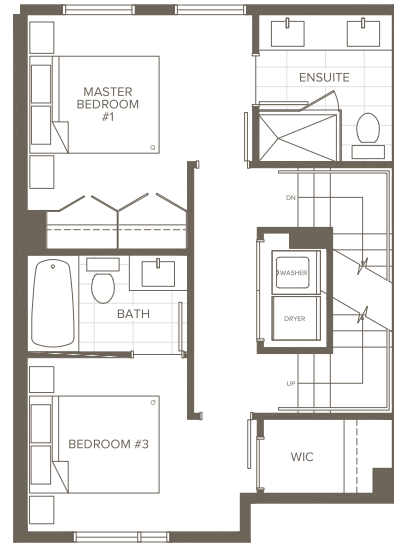

Floorplans - Unit H1

3 Bed + 3.5 Bath

Living 1,362 sq. ft.

Patio 195 sq. ft.

Total 1,557 sq. ft.

Vista Townhomes

Dimensions and square footage shown may vary. Areva Living reserves the right to modify design and specifications without notice. For additional information, please consult with a sales representative. E&O.E.