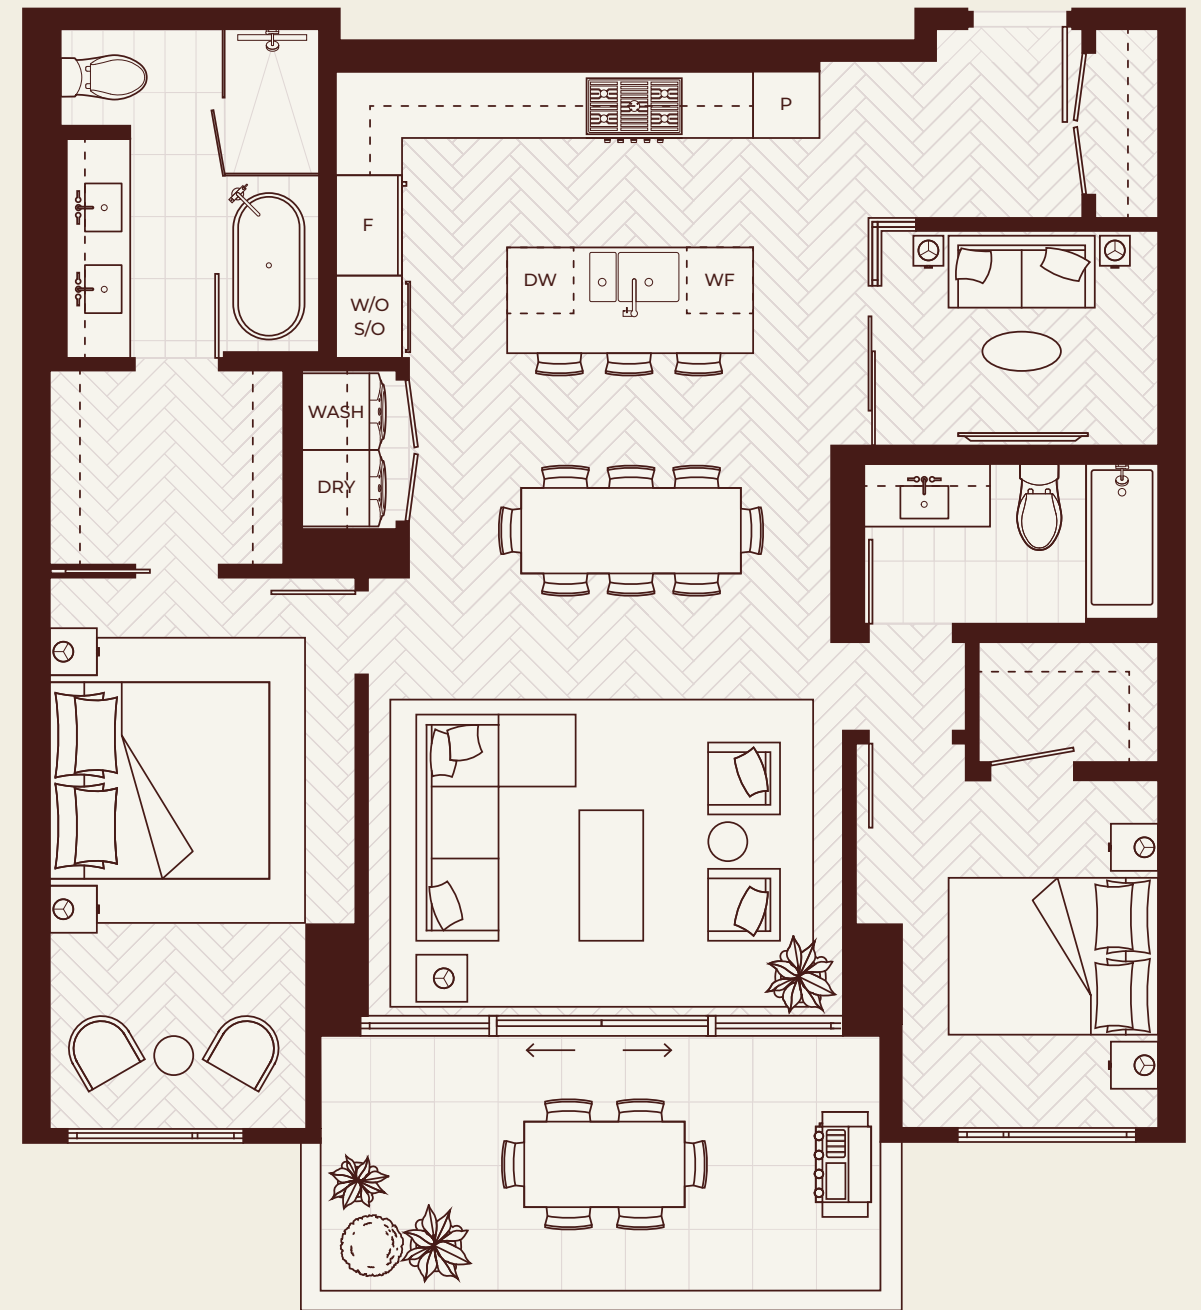

SPH 3

2 Bedroom + Family, 2 Bath

Interior: 1,214 SF
Exterior: 161 SF
Total: 1,375 SF

GB location may vary.