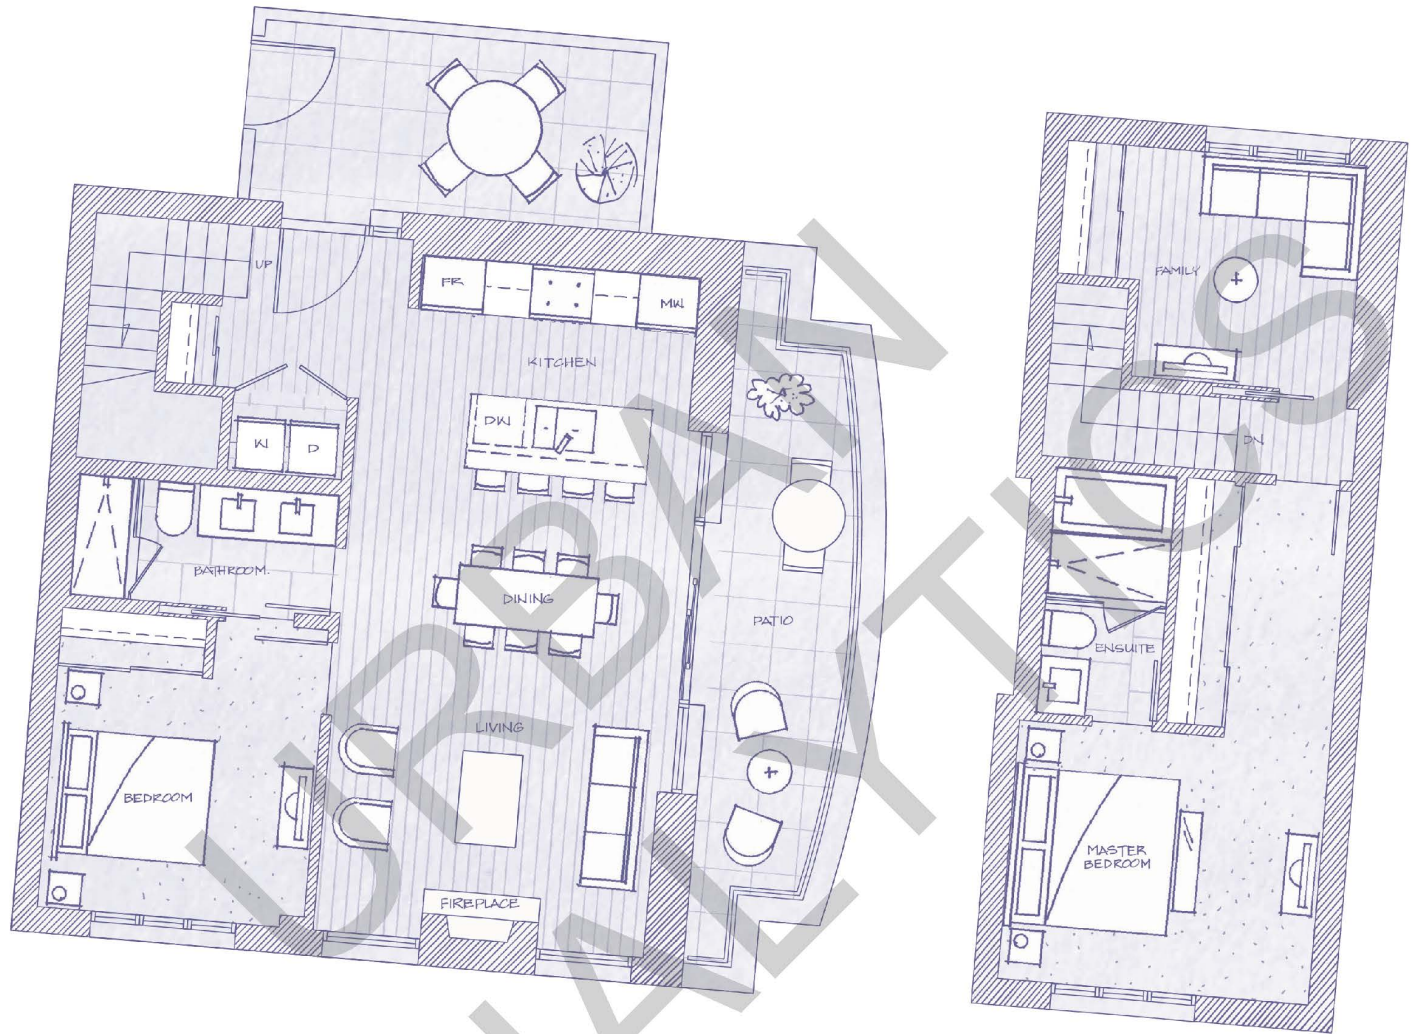

HORSESHOE BAY

CHERRY BLOSSOM VILLAS

PLATEAU C/4A **PLAN A**

2 Bedroom + Family / 1,681 sf Total Living

Patio 312 sf

CHERRY BLOSSOM VILLAS

FLOOR 2

FLOOR 3