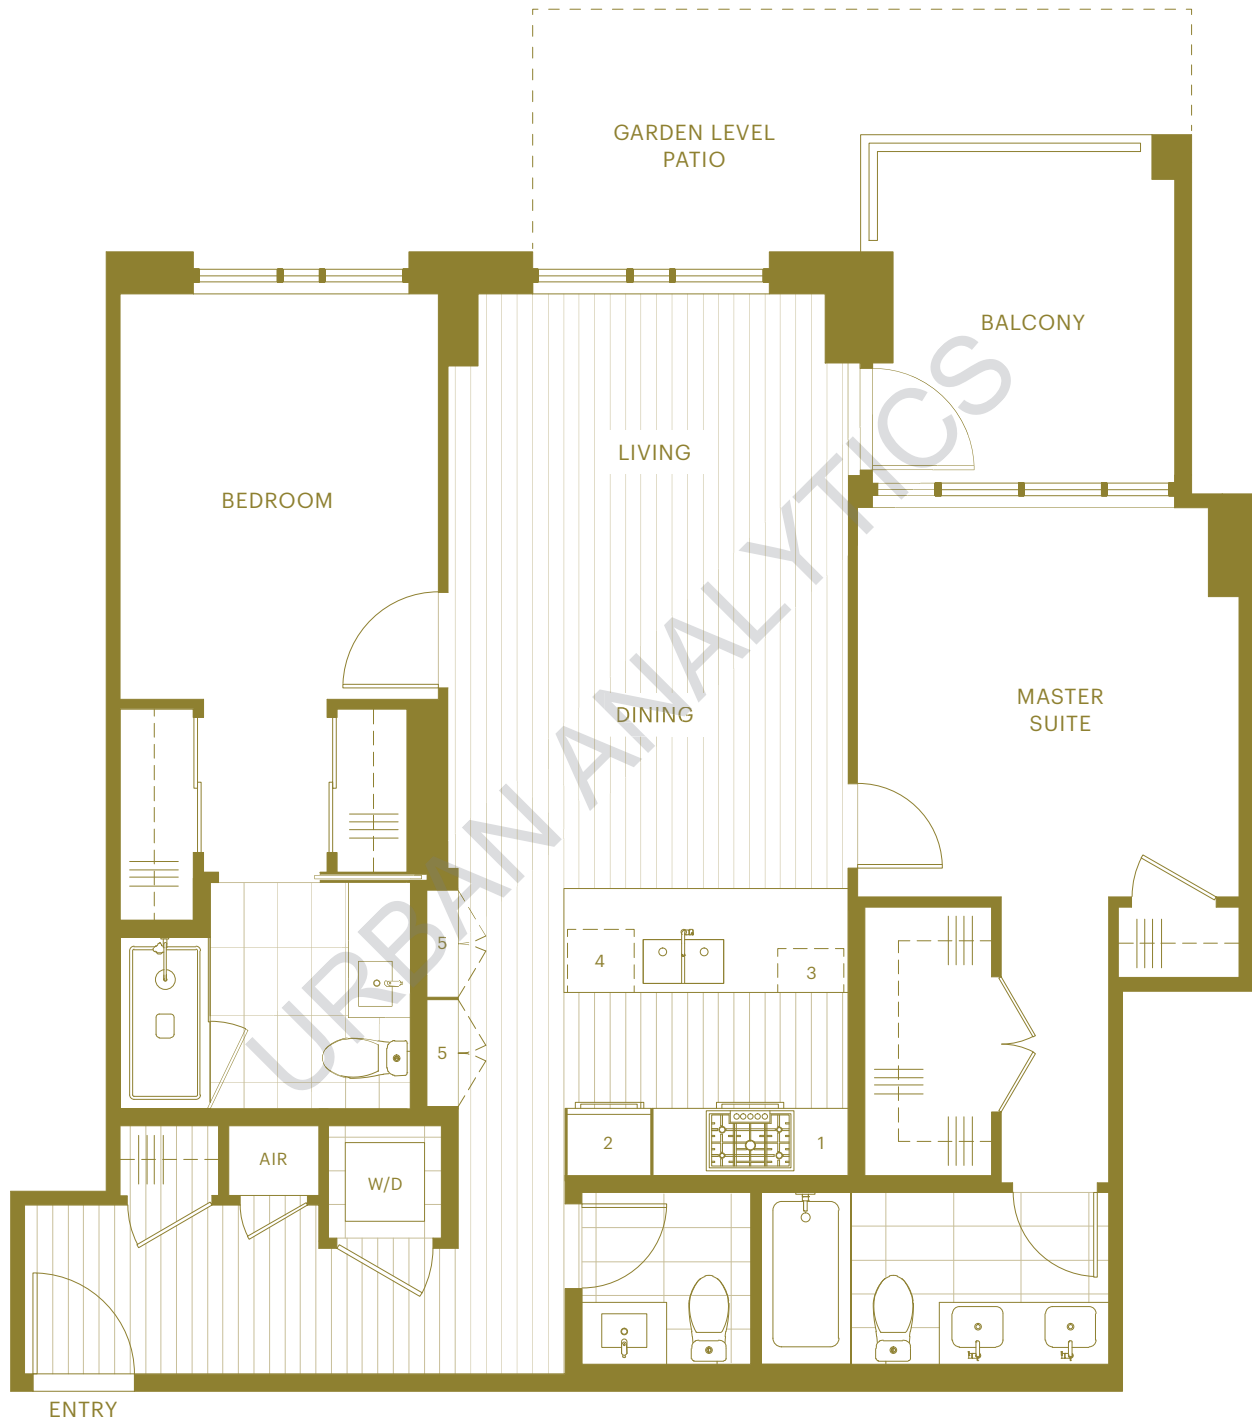

Alpine A2 Plan 2 Bedroom

Inside 1,006 sq ft Outside 85 to 233 sq ft Total 1,091 to 1,239 sq ft

- 1 Bosch 5 burner gas cooktop & wall oven
- 2 Fully integrated refrigerator
- 3 Panasonic microwave
- 4 Fully integrated dishwasher
- 5 Pantry

HC (Heating & Cooling)

W/D (Washer and Dryer)

Sizes and details are approximate and subject to change. E.&O.E.