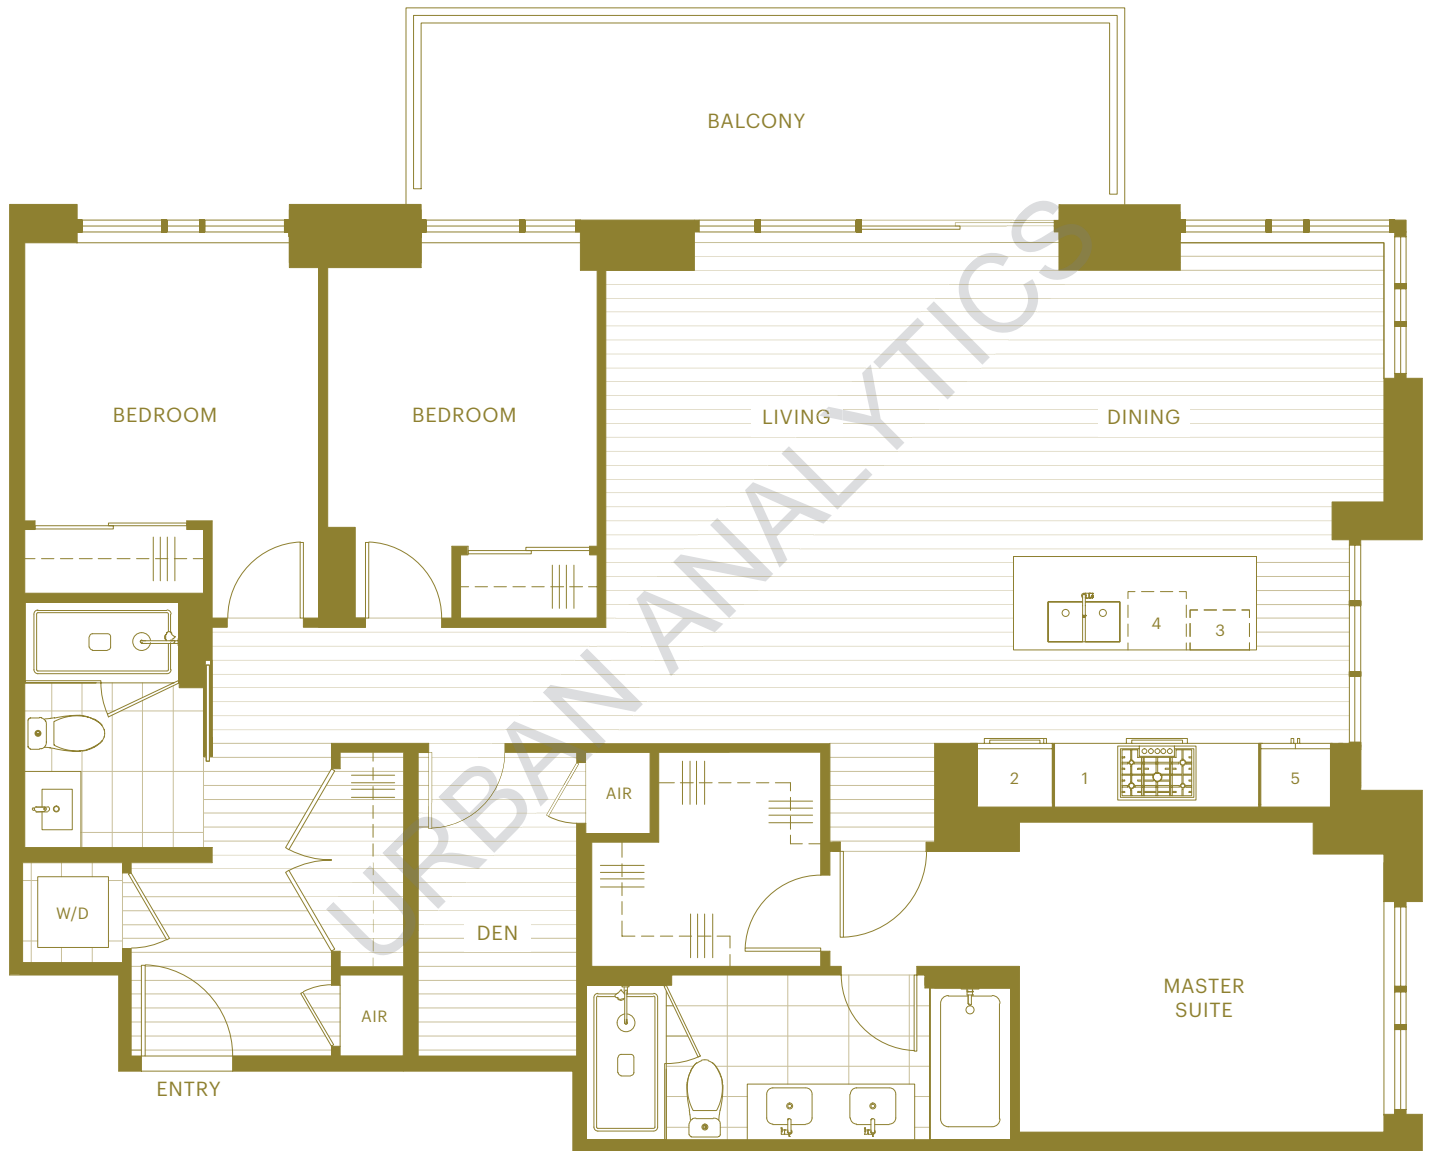

Explorer E Plan 3 Bedroom & Den Corner

Inside 1,312 sq ft Outside 146 sq ft Total 1,458 sq ft

- 1 Bosch 5 burner gas cooktop & wall oven
- 2 Fully integrated refrigerator
- 3 Panasonic microwave
- 4 Fully integrated dishwasher
- 5 Pantry

HC (Heating & Cooling) W/D (Washer and Dryer)

Sizes and details are approximate and subject to change. E.&O.E.