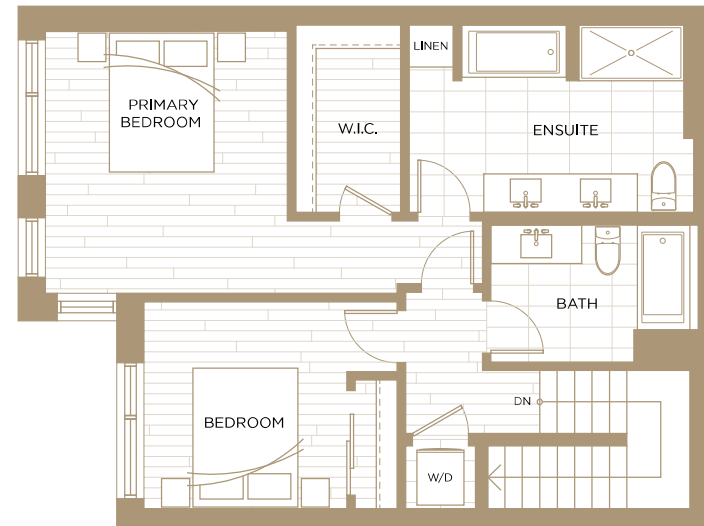

Plan TH2

112

2 BED
2.5 BATH

1,498 SF. INTERIOR
186 SF. EXTERIOR

Main Level

Upper Level