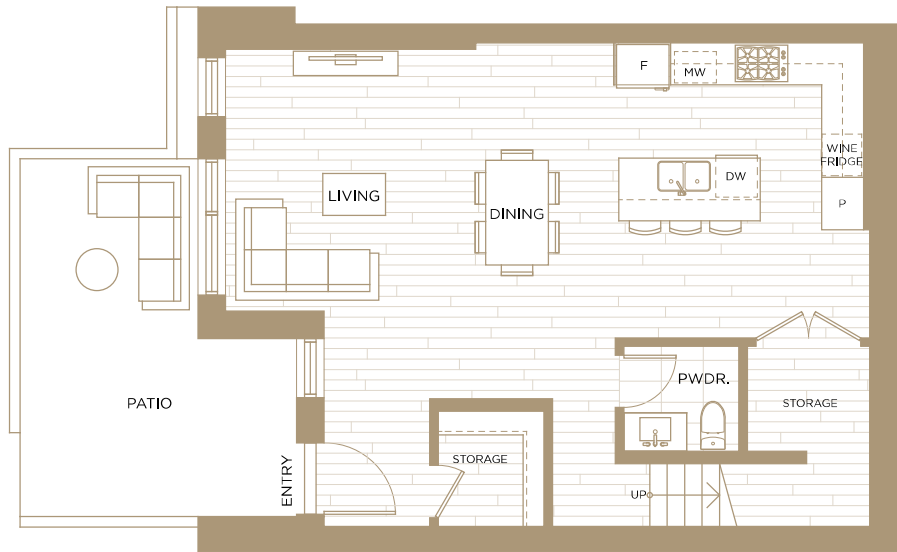

Plan TH2

112

2 BED
2.5 BATH

1,498 SF. INTERIOR
186 SF. EXTERIOR

Main Level

Upper Level