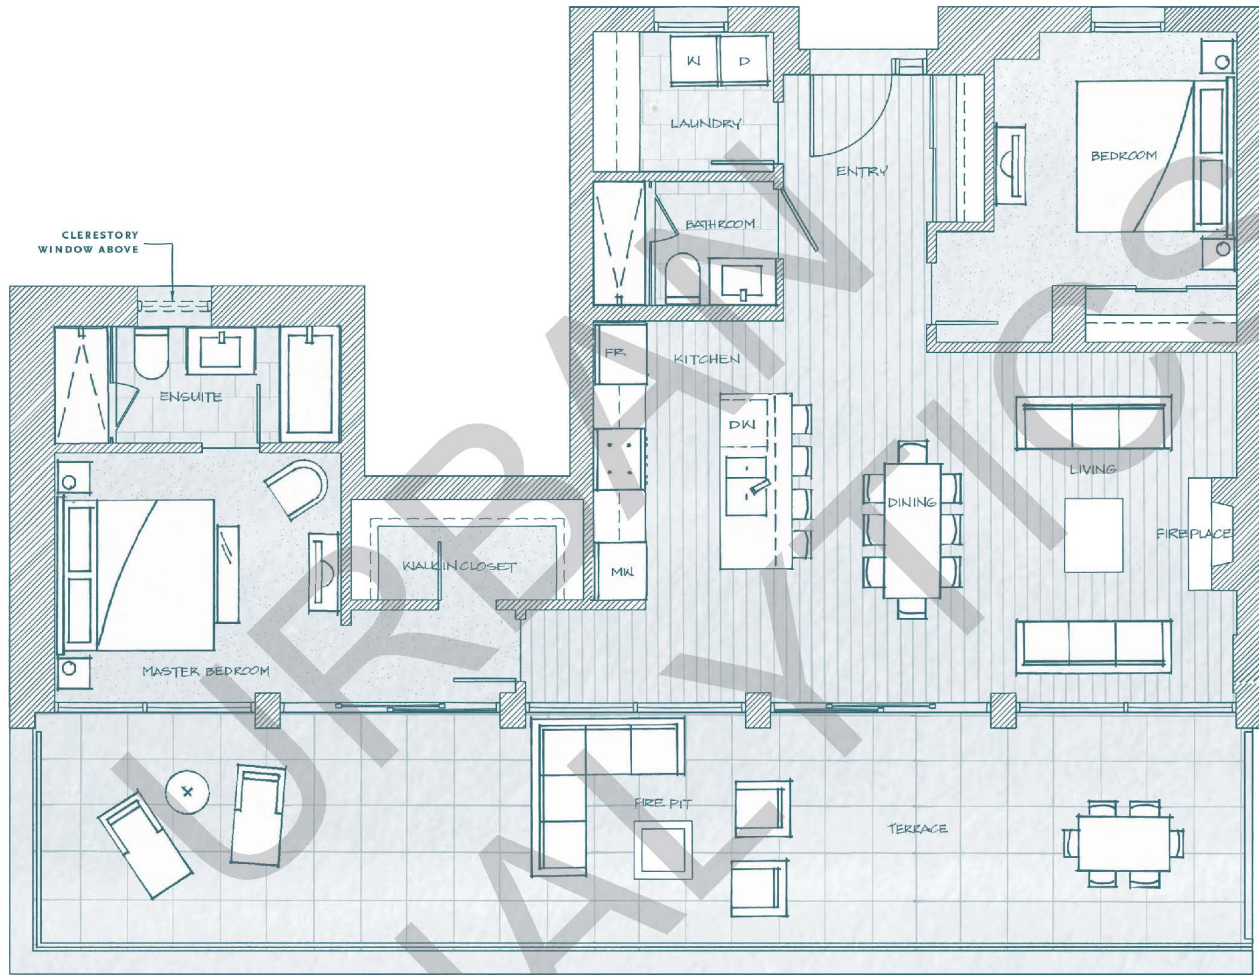

HORSESHOE BAY

FOREST VILLAS PLAN G2

2 Bedroom / 1,782 sf Total Living
Terrace 532 sf

FOREST VILLAS

FLOOR 6

WEST
VANCOUVER
CANADA