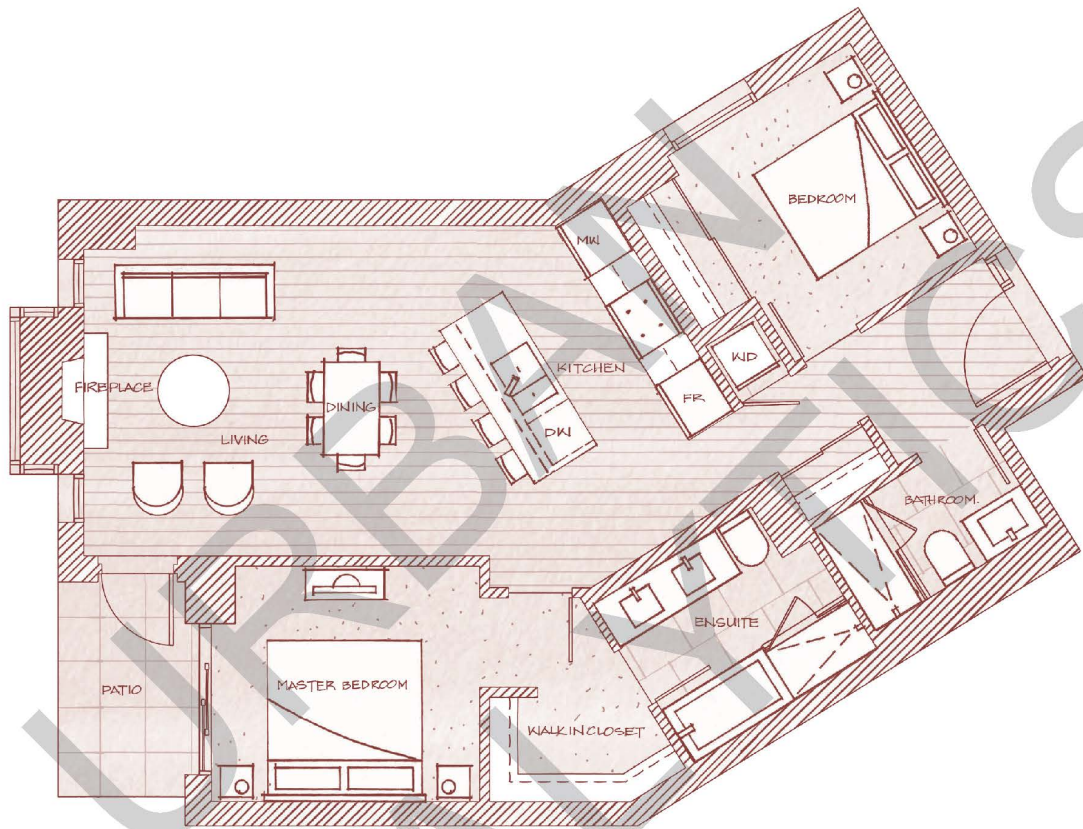

HORSESHOE BAY

BAY VIEW VILLAS

PLAN D

2 Bedroom / 1,041 sf Total Living

Patio 48 sf

BAY VIEW VILLAS

FLOOR 1

WEST VANCOUVER CANADA