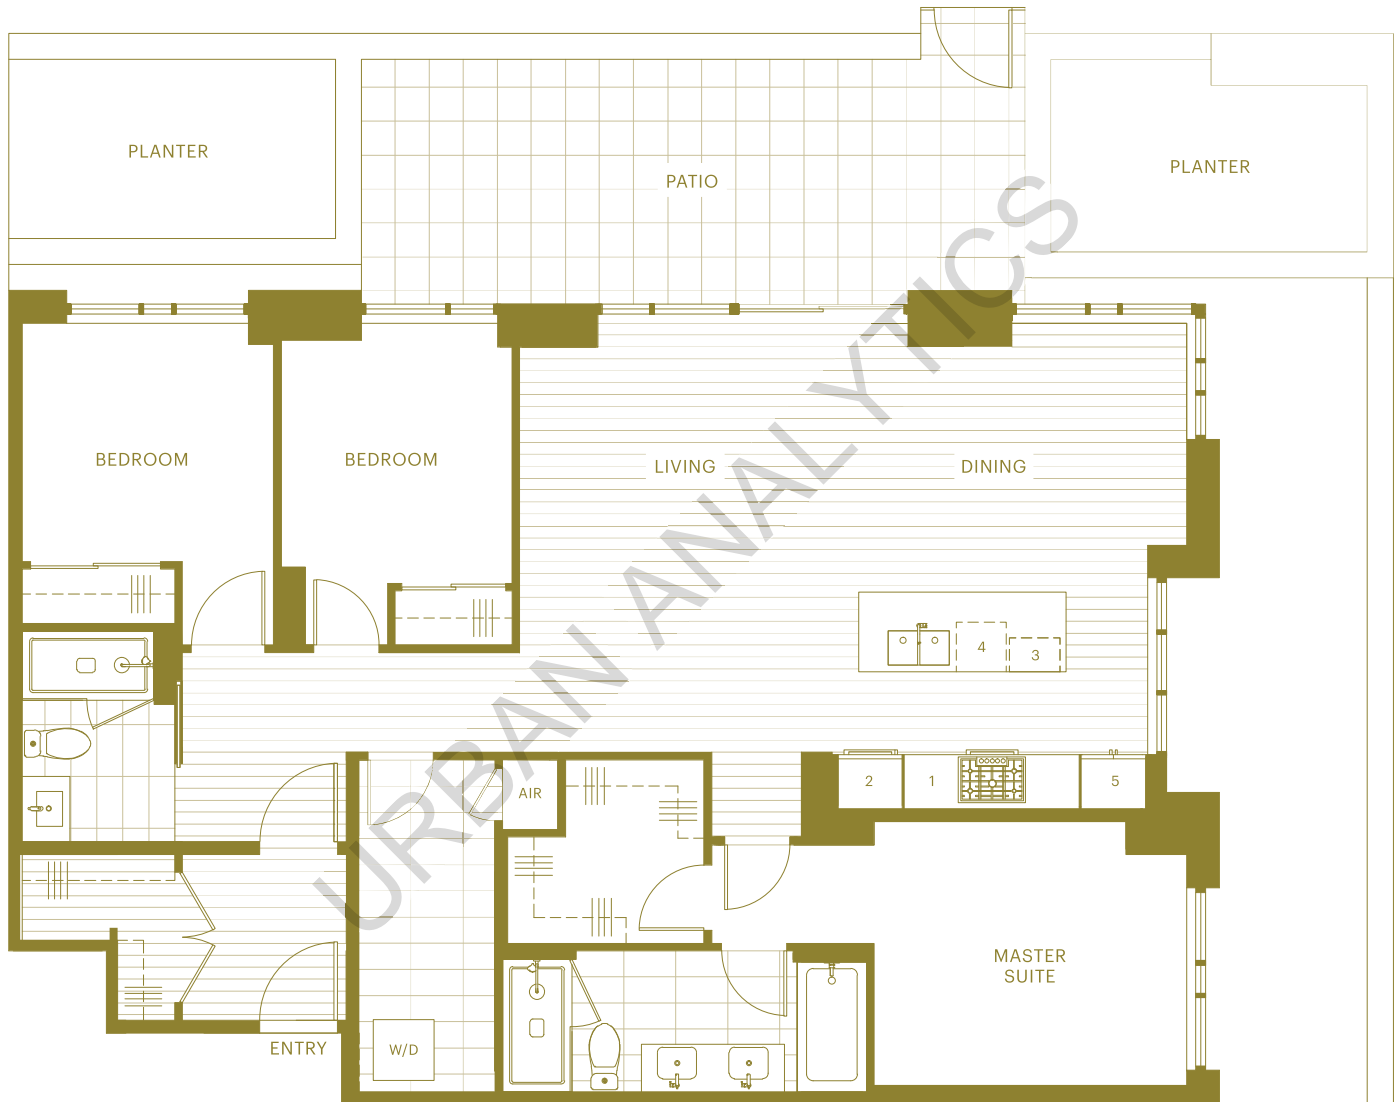

# Explorer E5 Plan 3 Bedroom & Den Garden Corner

Inside 1,327 sq ft Outside 244 sq ft Total 1,571 sq ft

- 1 Bosch 5 burner gas cooktop & wall oven
- 2 Fully integrated refrigerator
- 3 Panasonic microwave
- 4 Fully integrated dishwasher
- 5 Pantry

HC (Heating & Cooling)

W/D (Washer and Dryer)

Sizes and details are approximate and subject to change. E.&O.E.