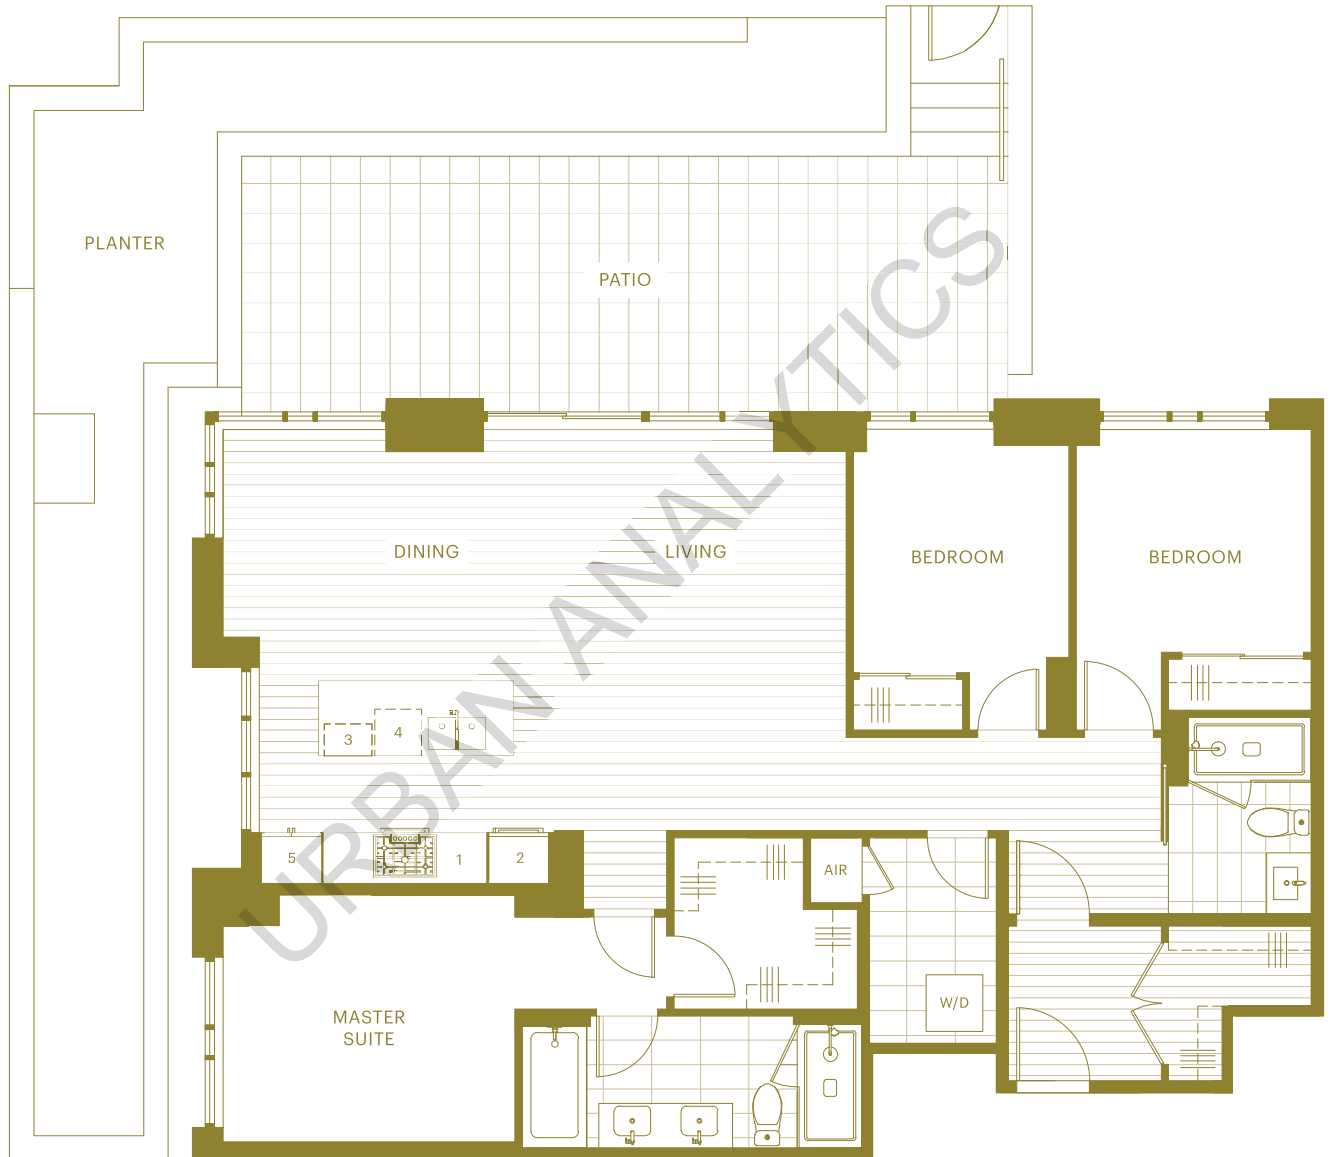

# Explorer E6 Plan 3 Bedroom Corner

Inside 1,312 sq ft Outside 330 sq ft Total 1,642 sq ft

- 1 Bosch 5 burner gas cooktop & wall oven
- 2 Fully integrated refrigerator
- 3 Panasonic microwave
- 4 Fully integrated dishwasher
- 5 Pantry

HC (Heating & Cooling)

W/D (Washer and Dryer)

Sizes and details are approximate and subject to change. E.&O.E.