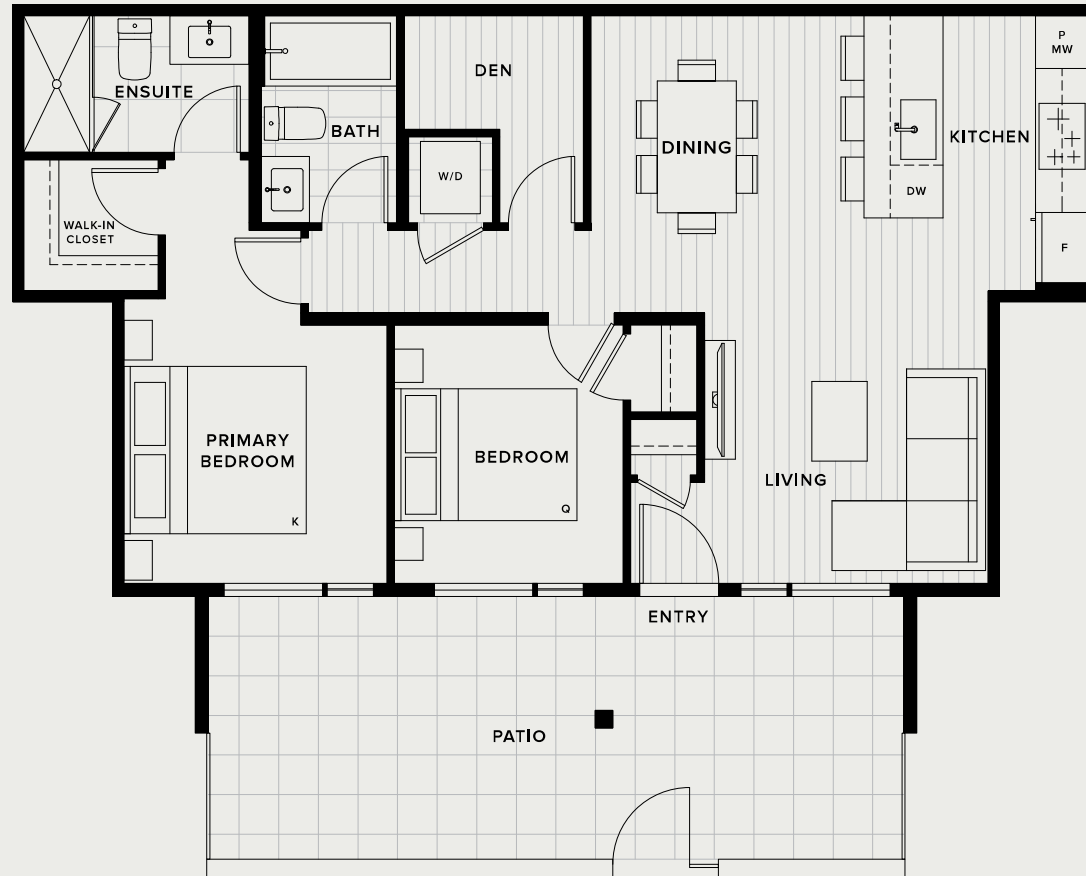

A

2 BED + DEN, 2 BATH

INDOOR: 829 SF
OUTDOOR: 270 SF
TOTAL: 1,099 SF

LEVEL 1