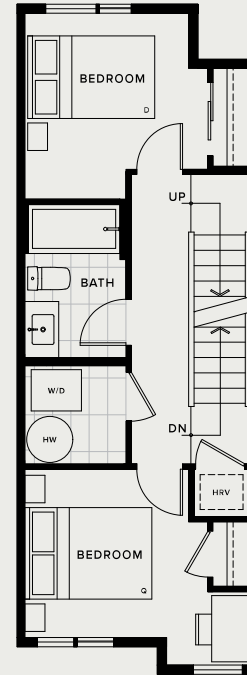

C2

3 BED + DEN, 2 BATH

INDOOR: 1,392 - 1,403 SF

OUTDOOR: 192-323 SF

TOTAL: 1,584 - 1,726 SF

LOWER

SECOND

UPPER

LEVEL 2