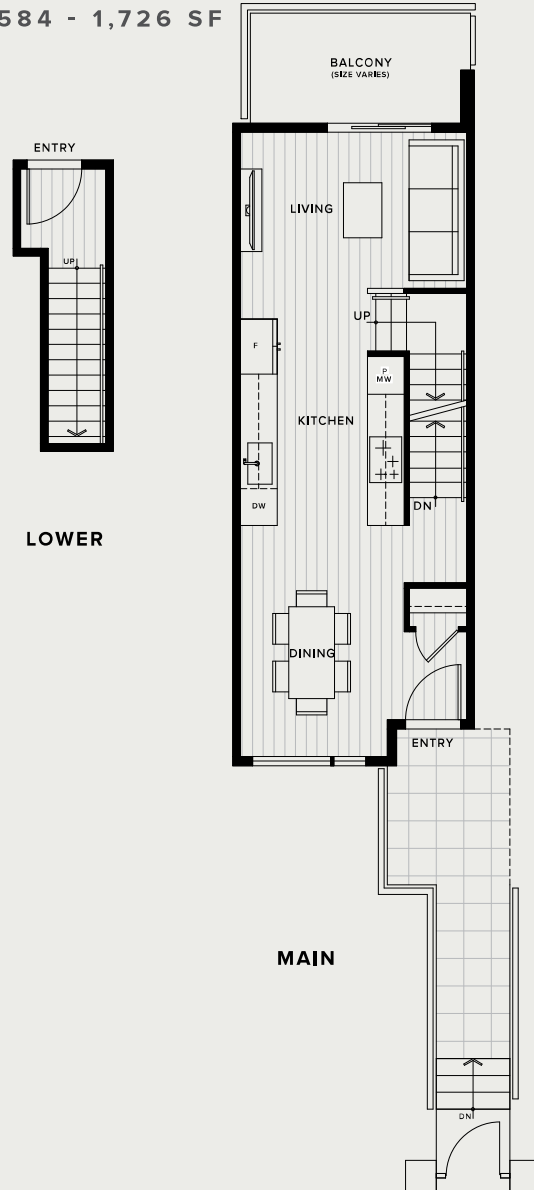

C2

3 BED + DEN, 2 BATH

INDOOR: 1,392 - 1,403 SF

OUTDOOR: 192-323 SF

TOTAL: 1,584 - 1,726 SF

LOWER

SECOND

UPPER

LEVEL 2