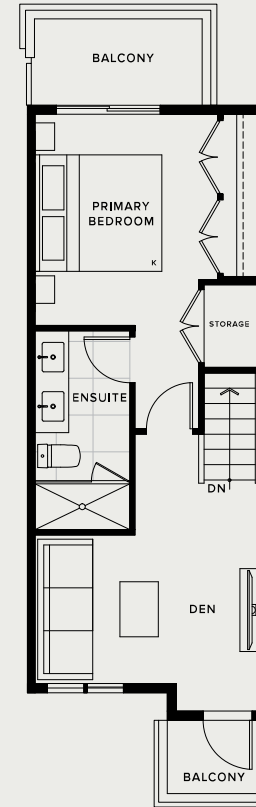

C2

3 BED + DEN, 2 BATH

INDOOR: 1,392 - 1,403 SF

OUTDOOR: 192-323 SF

TOTAL: 1,584 - 1,726 SF

LOWER

SECOND

UPPER

LEVEL 2