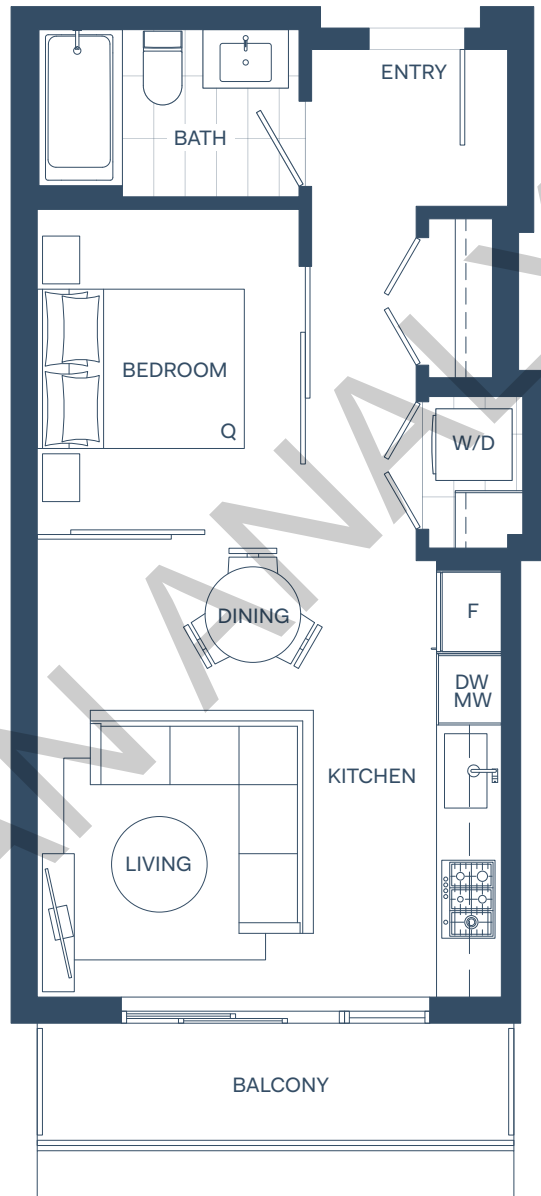

PS-E1

STUDIO

Interior: 488 Sq Ft

Exterior: 54 Sq Ft

Total: 542 Sq Ft

LEVEL 2