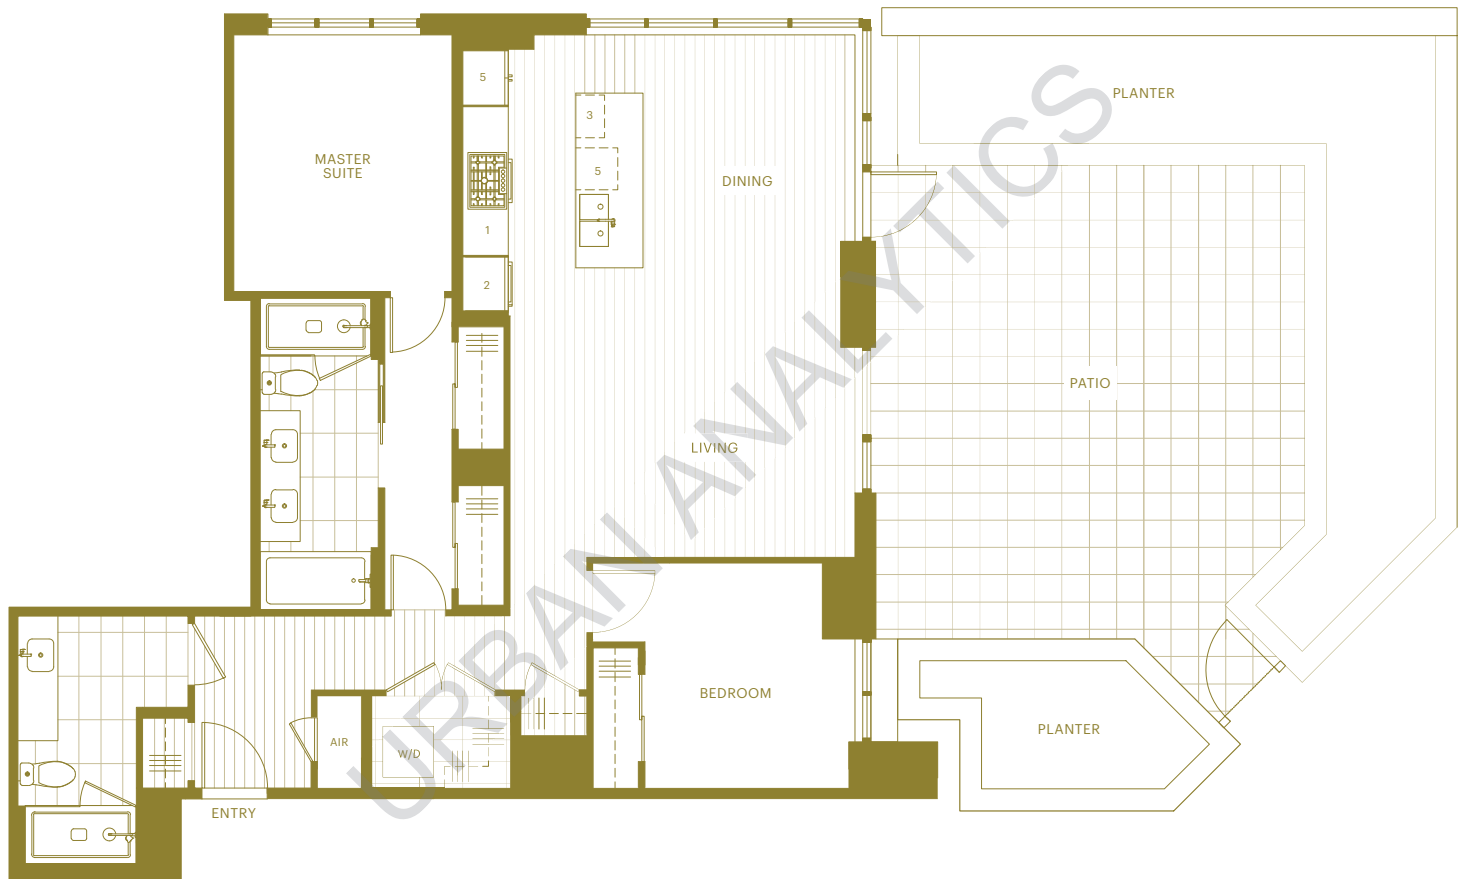

Baden B2 Plan 2 Bedroom Garden Corner

Inside 1,145 sq ft Outside 424 to 432 sq ft Total 1,569 to 1,577 sq ft

- 1 Bosch 5 burner gas cooktop & wall oven
- 2 Fully integrated refrigerator
- 3 Panasonic microwave
- 4 Fully integrated dishwasher
- 5 Pantry

HC (Heating & Cooling)

W/D (Washer and Dryer)

Sizes and details are approximate and subject to change. E.&O.E.