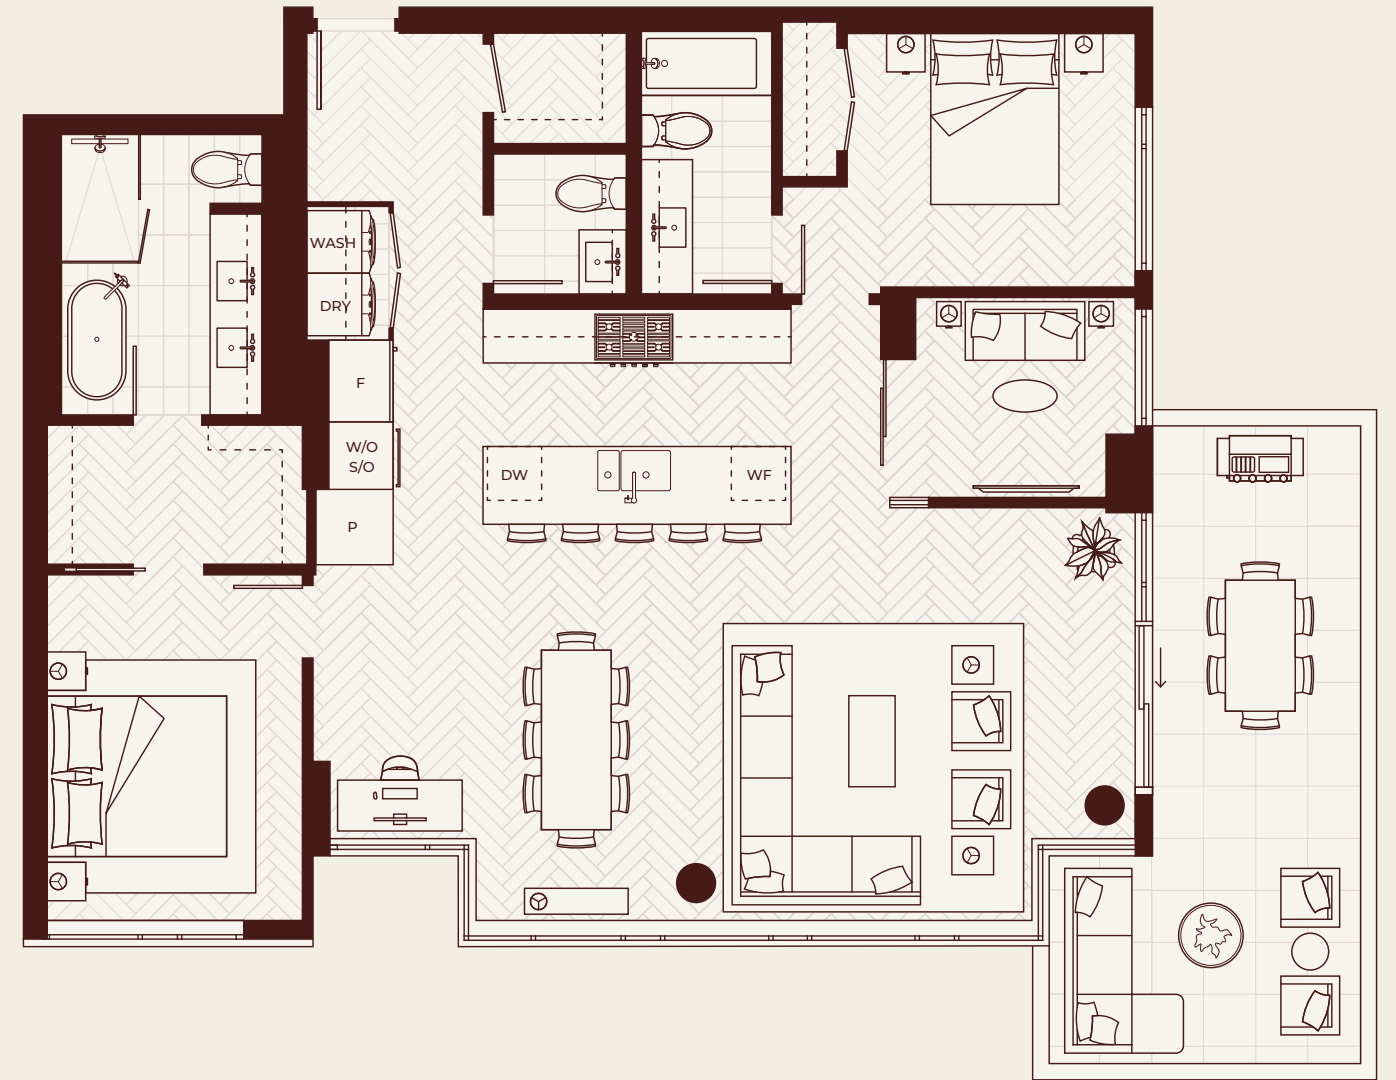

# SPH 4

2 Bedroom + Family, 2.5 Bath

Interior: 1,485 SF  
Exterior: 273 SF  
Total: 1,758 SF

GB location may vary.