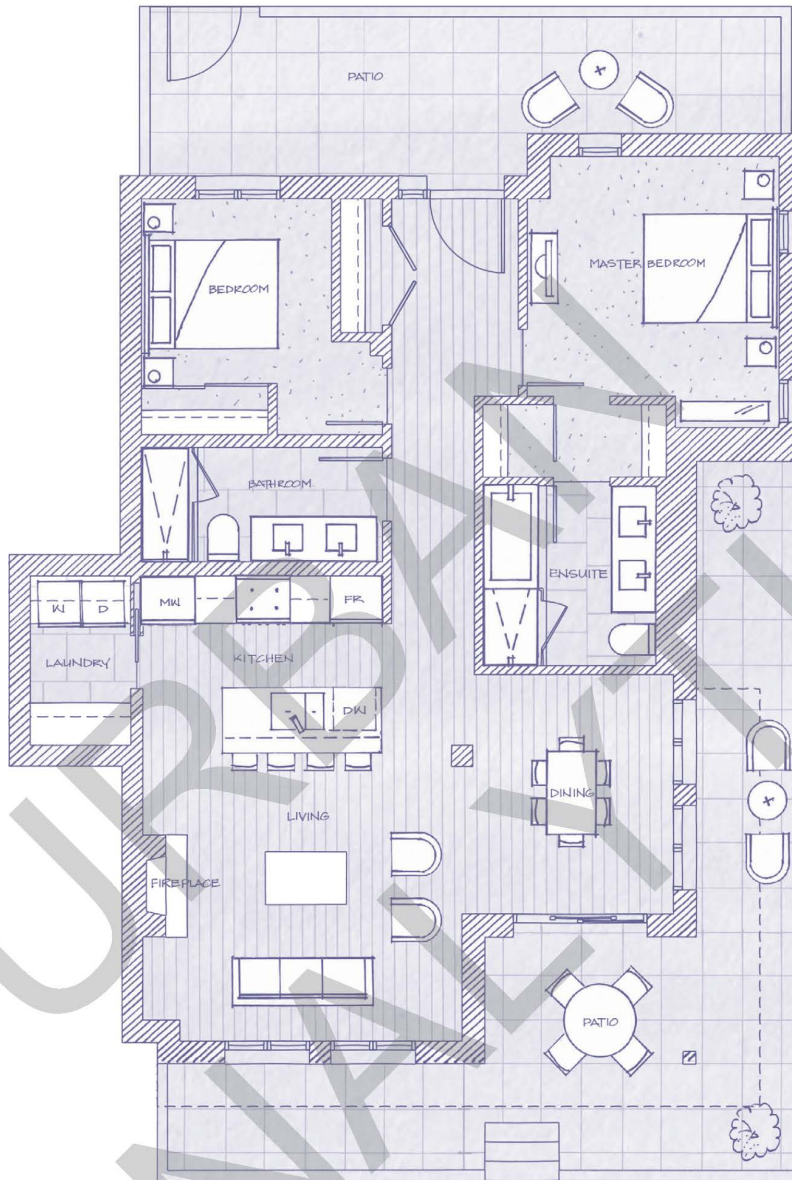

HORSESHOE BAY

CHERRY BLOSSOM VILLAS

PLATEAU D/4B **PLAN A1**

2 Bedroom / 1,783 sf Total Living

Patio 583 sf

CHERRY BLOSSOM VILLAS

FLOOR 2

WEST VANCOUVER CANADA