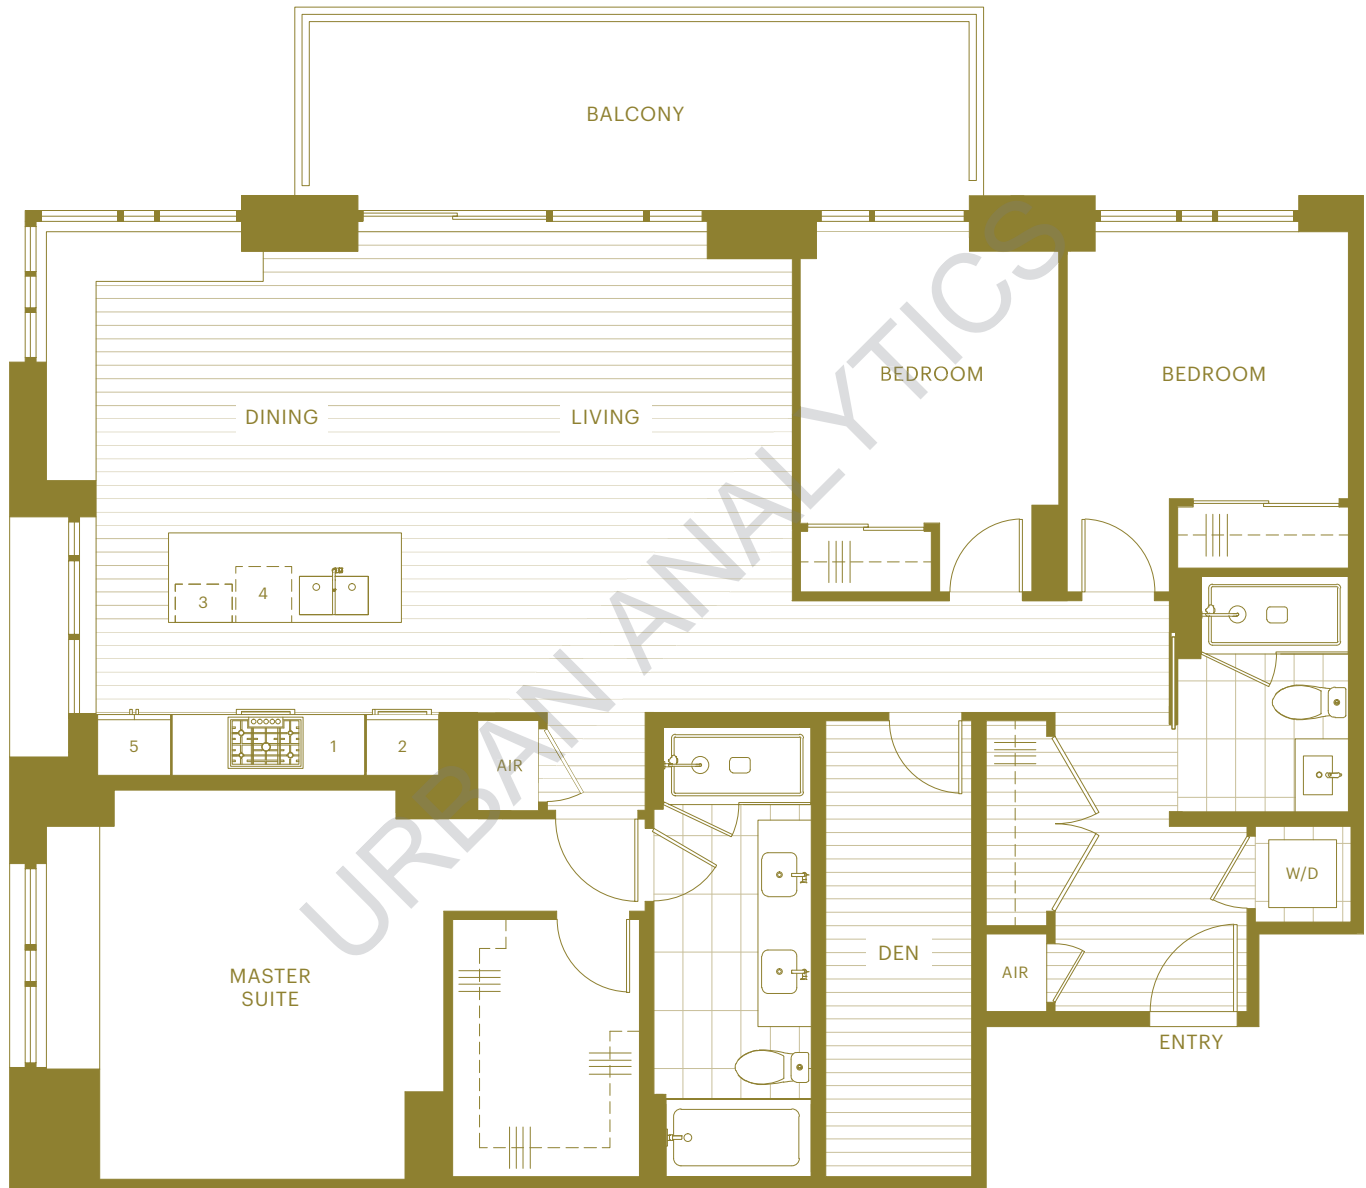

# Explorer E3 Plan 3 Bedroom & Den Corner

Inside 1,425 sq ft Outside 146 sq ft Total 1,571 sq ft

- 1 Bosch 5 burner gas cooktop & wall oven
- 2 Fully integrated refrigerator
- 3 Panasonic microwave
- 4 Fully integrated dishwasher
- 5 Pantry

HC (Heating & Cooling)

W/D (Washer and Dryer)

Sizes and details are approximate and subject to change. E.&O.E.