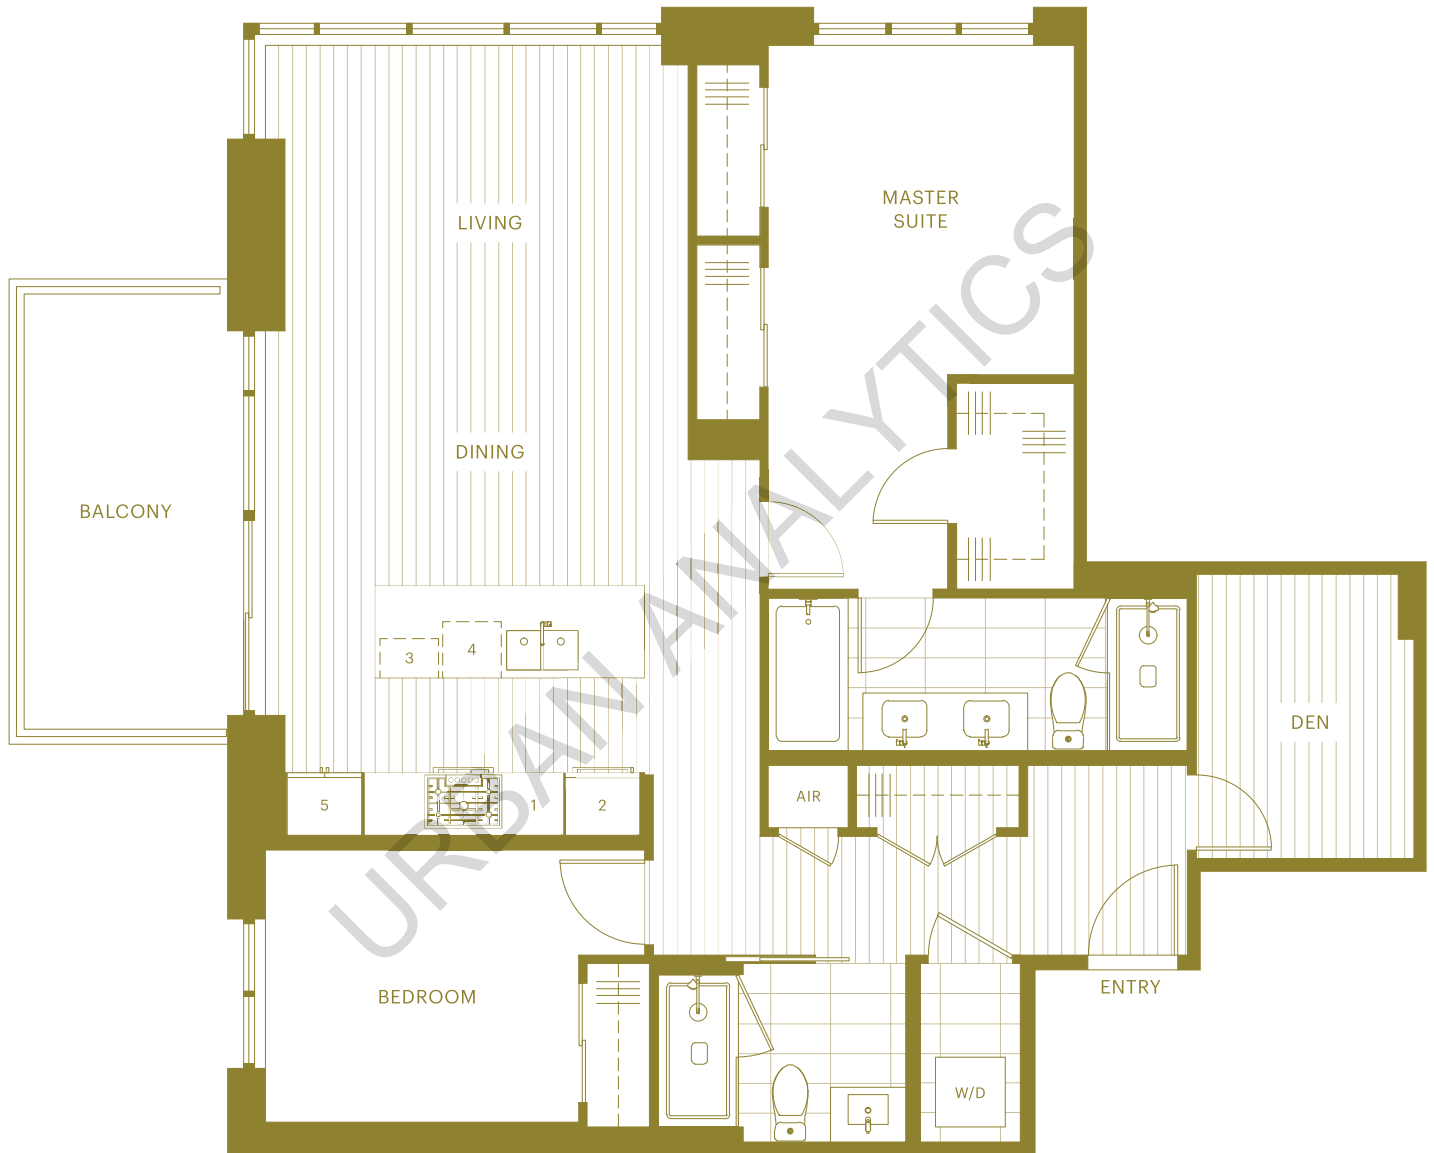

# Baden B Plan 2 Bedroom & Den Corner

Inside 1,160 sq ft Outside 105 sq ft Total 1,265 sq ft

- 1 Bosch 5 burner gas cooktop & wall oven
- 2 Fully integrated refrigerator
- 3 Panasonic microwave
- 4 Fully integrated dishwasher
- 5 Pantry

HC (Heating & Cooling)

W/D (Washer and Dryer)

Sizes and details are approximate and subject to change. E.&O.E.