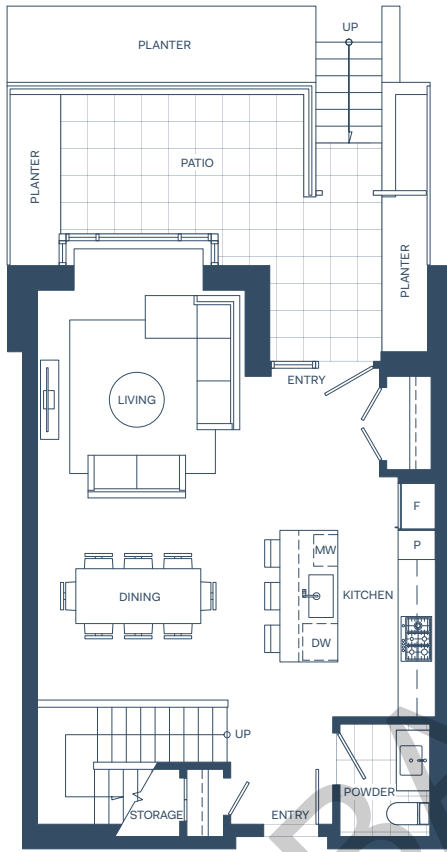

TH-A1, A2, A3A, A3B

3 BED

Interior: 1,877 - 1,885 Sq Ft

Exterior: 374 - 476 Sq Ft

Total: 2,251 - 2,361 Sq Ft

Main Floor

Second Floor

Third Floor

LEVEL 1 - 3