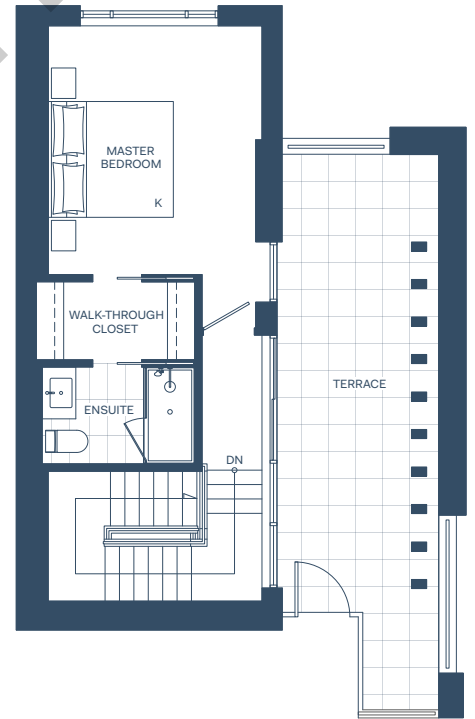

TH-A1, A2, A3A, A3B

3 BED

Interior: 1,877 - 1,885 Sq Ft

Exterior: 374 - 476 Sq Ft

Total: 2,251 - 2,361 Sq Ft

Main Floor

Second Floor

Third Floor

LEVEL 1 - 3