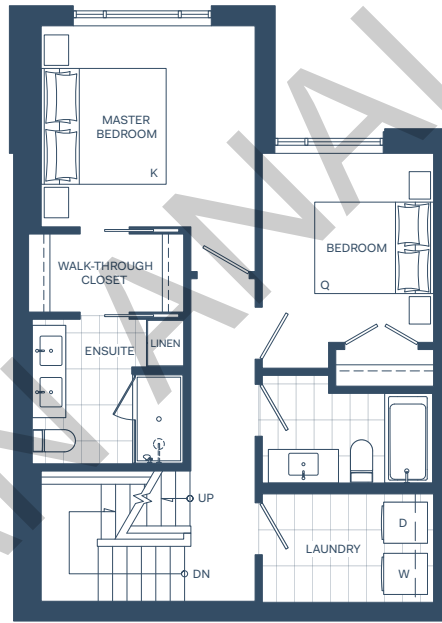

TH-A1, A2, A3A, A3B

3 BED

Interior: 1,877 - 1,885 Sq Ft

Exterior: 374 - 476 Sq Ft

Total: 2,251 - 2,361 Sq Ft

Main Floor

Second Floor

Third Floor

LEVEL 1 - 3