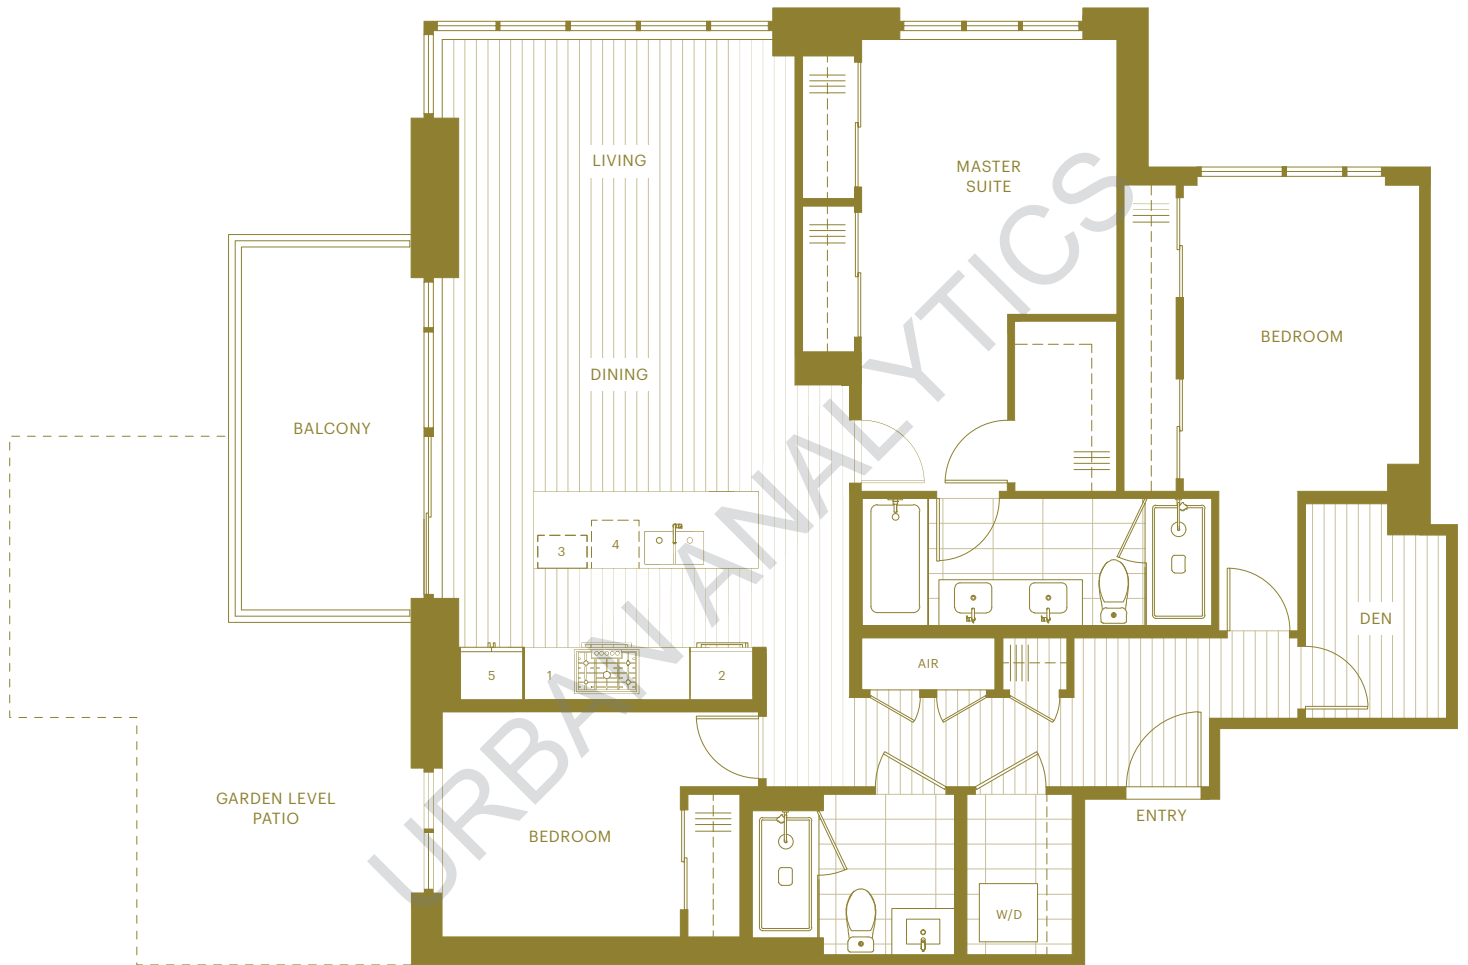

Explorer E1 Plan 3 Bedroom & Den Corner

Inside 1,321 sq ft Outside 105 to 275 sq ft Total 1,430 to 1,596 sq ft

- 1 Bosch 5 burner gas cooktop & wall oven
- 2 Fully integrated refrigerator
- 3 Panasonic microwave
- 4 Fully integrated dishwasher
- 5 Pantry

HC (Heating & Cooling)

W/D (Washer and Dryer)

Sizes and details are approximate and subject to change. E.&O.E.