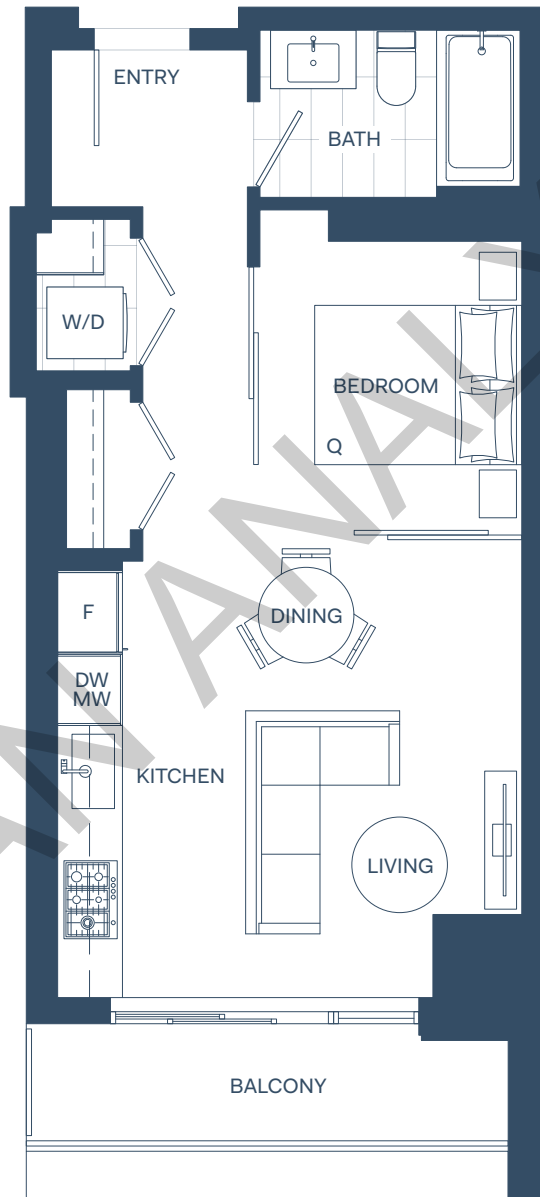

PS-E2

STUDIO

Interior: 490 Sq Ft

Exterior: 54 Sq Ft

Total: 544 Sq Ft

LEVEL 2