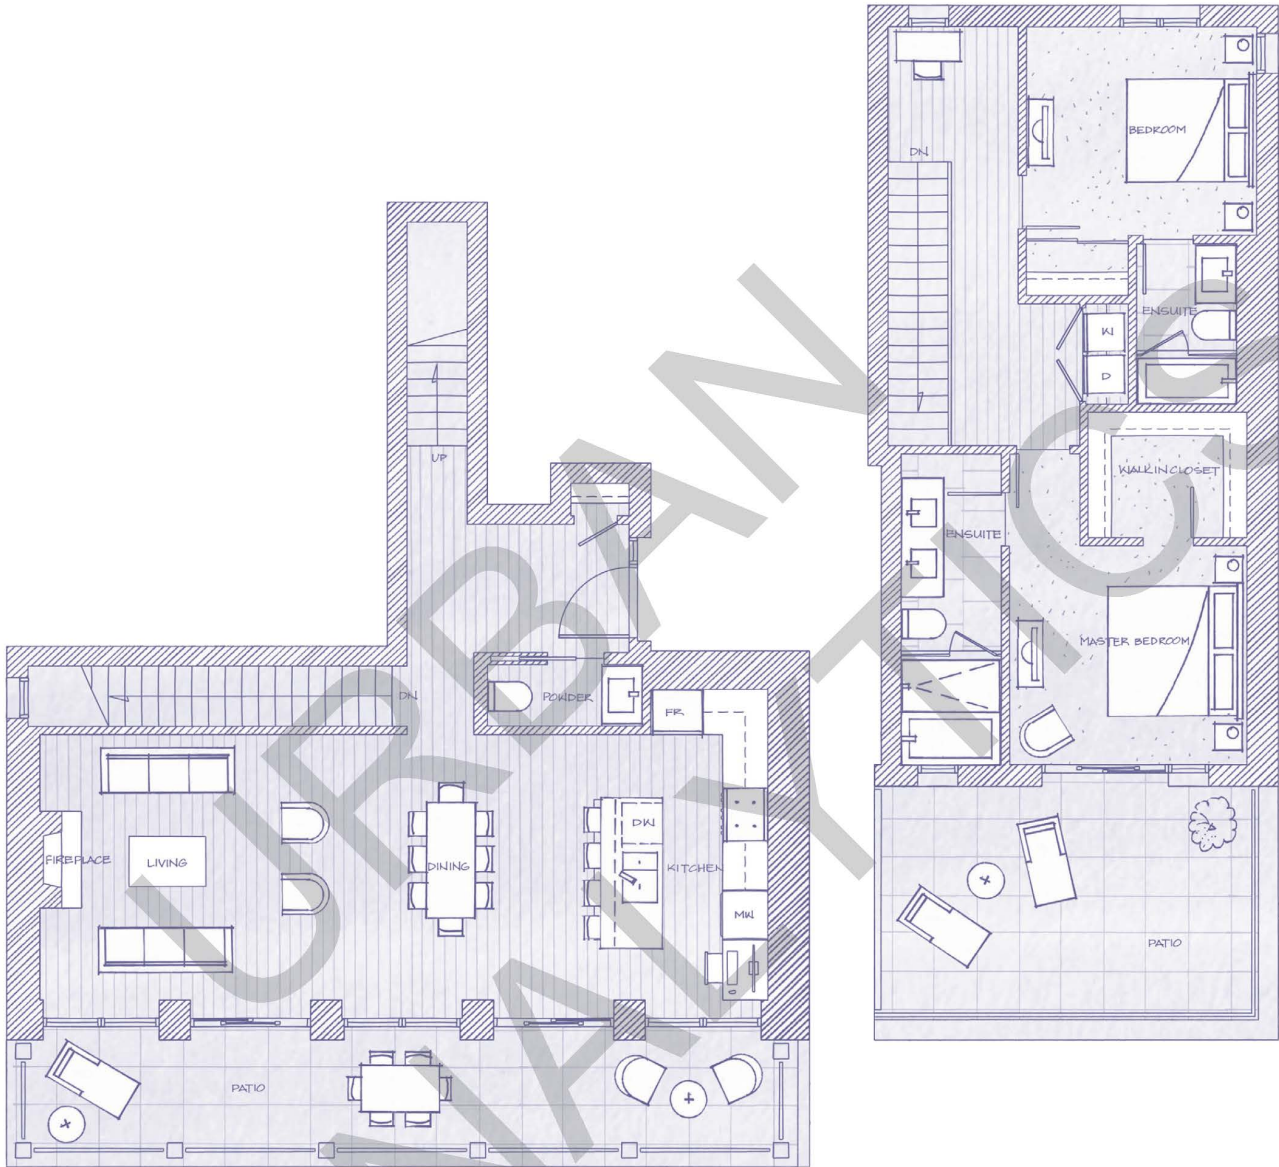

HORSESHOE BAY

CHERRY BLOSSOM VILLAS

PLATEAU C/4A PLAN E

2 Bedroom / 2,155 sf Total Living Patio 475 sf

CHERRY BLOSSOM VILLAS

FLOOR 3

FLOOR 4

WEST VANCOUVER CANADA