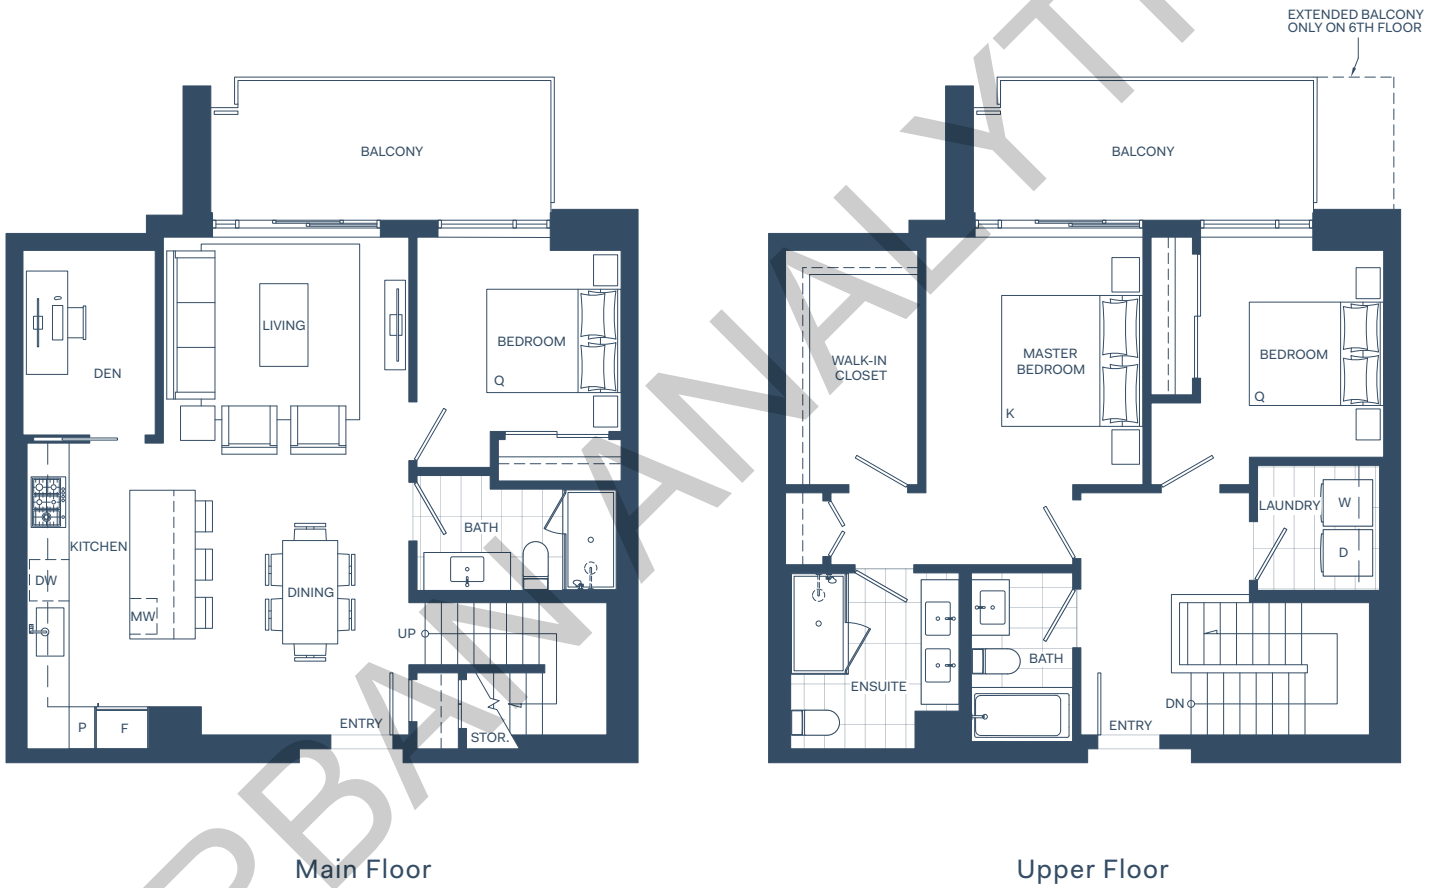

PD-A

3 BED + DEN

Interior: 1,526 Sq Ft

Exterior: 229 - 241 Sq Ft

Total: 1,755 - 1,767 Sq Ft

LEVEL 3 - 4

LEVEL 5 - 6