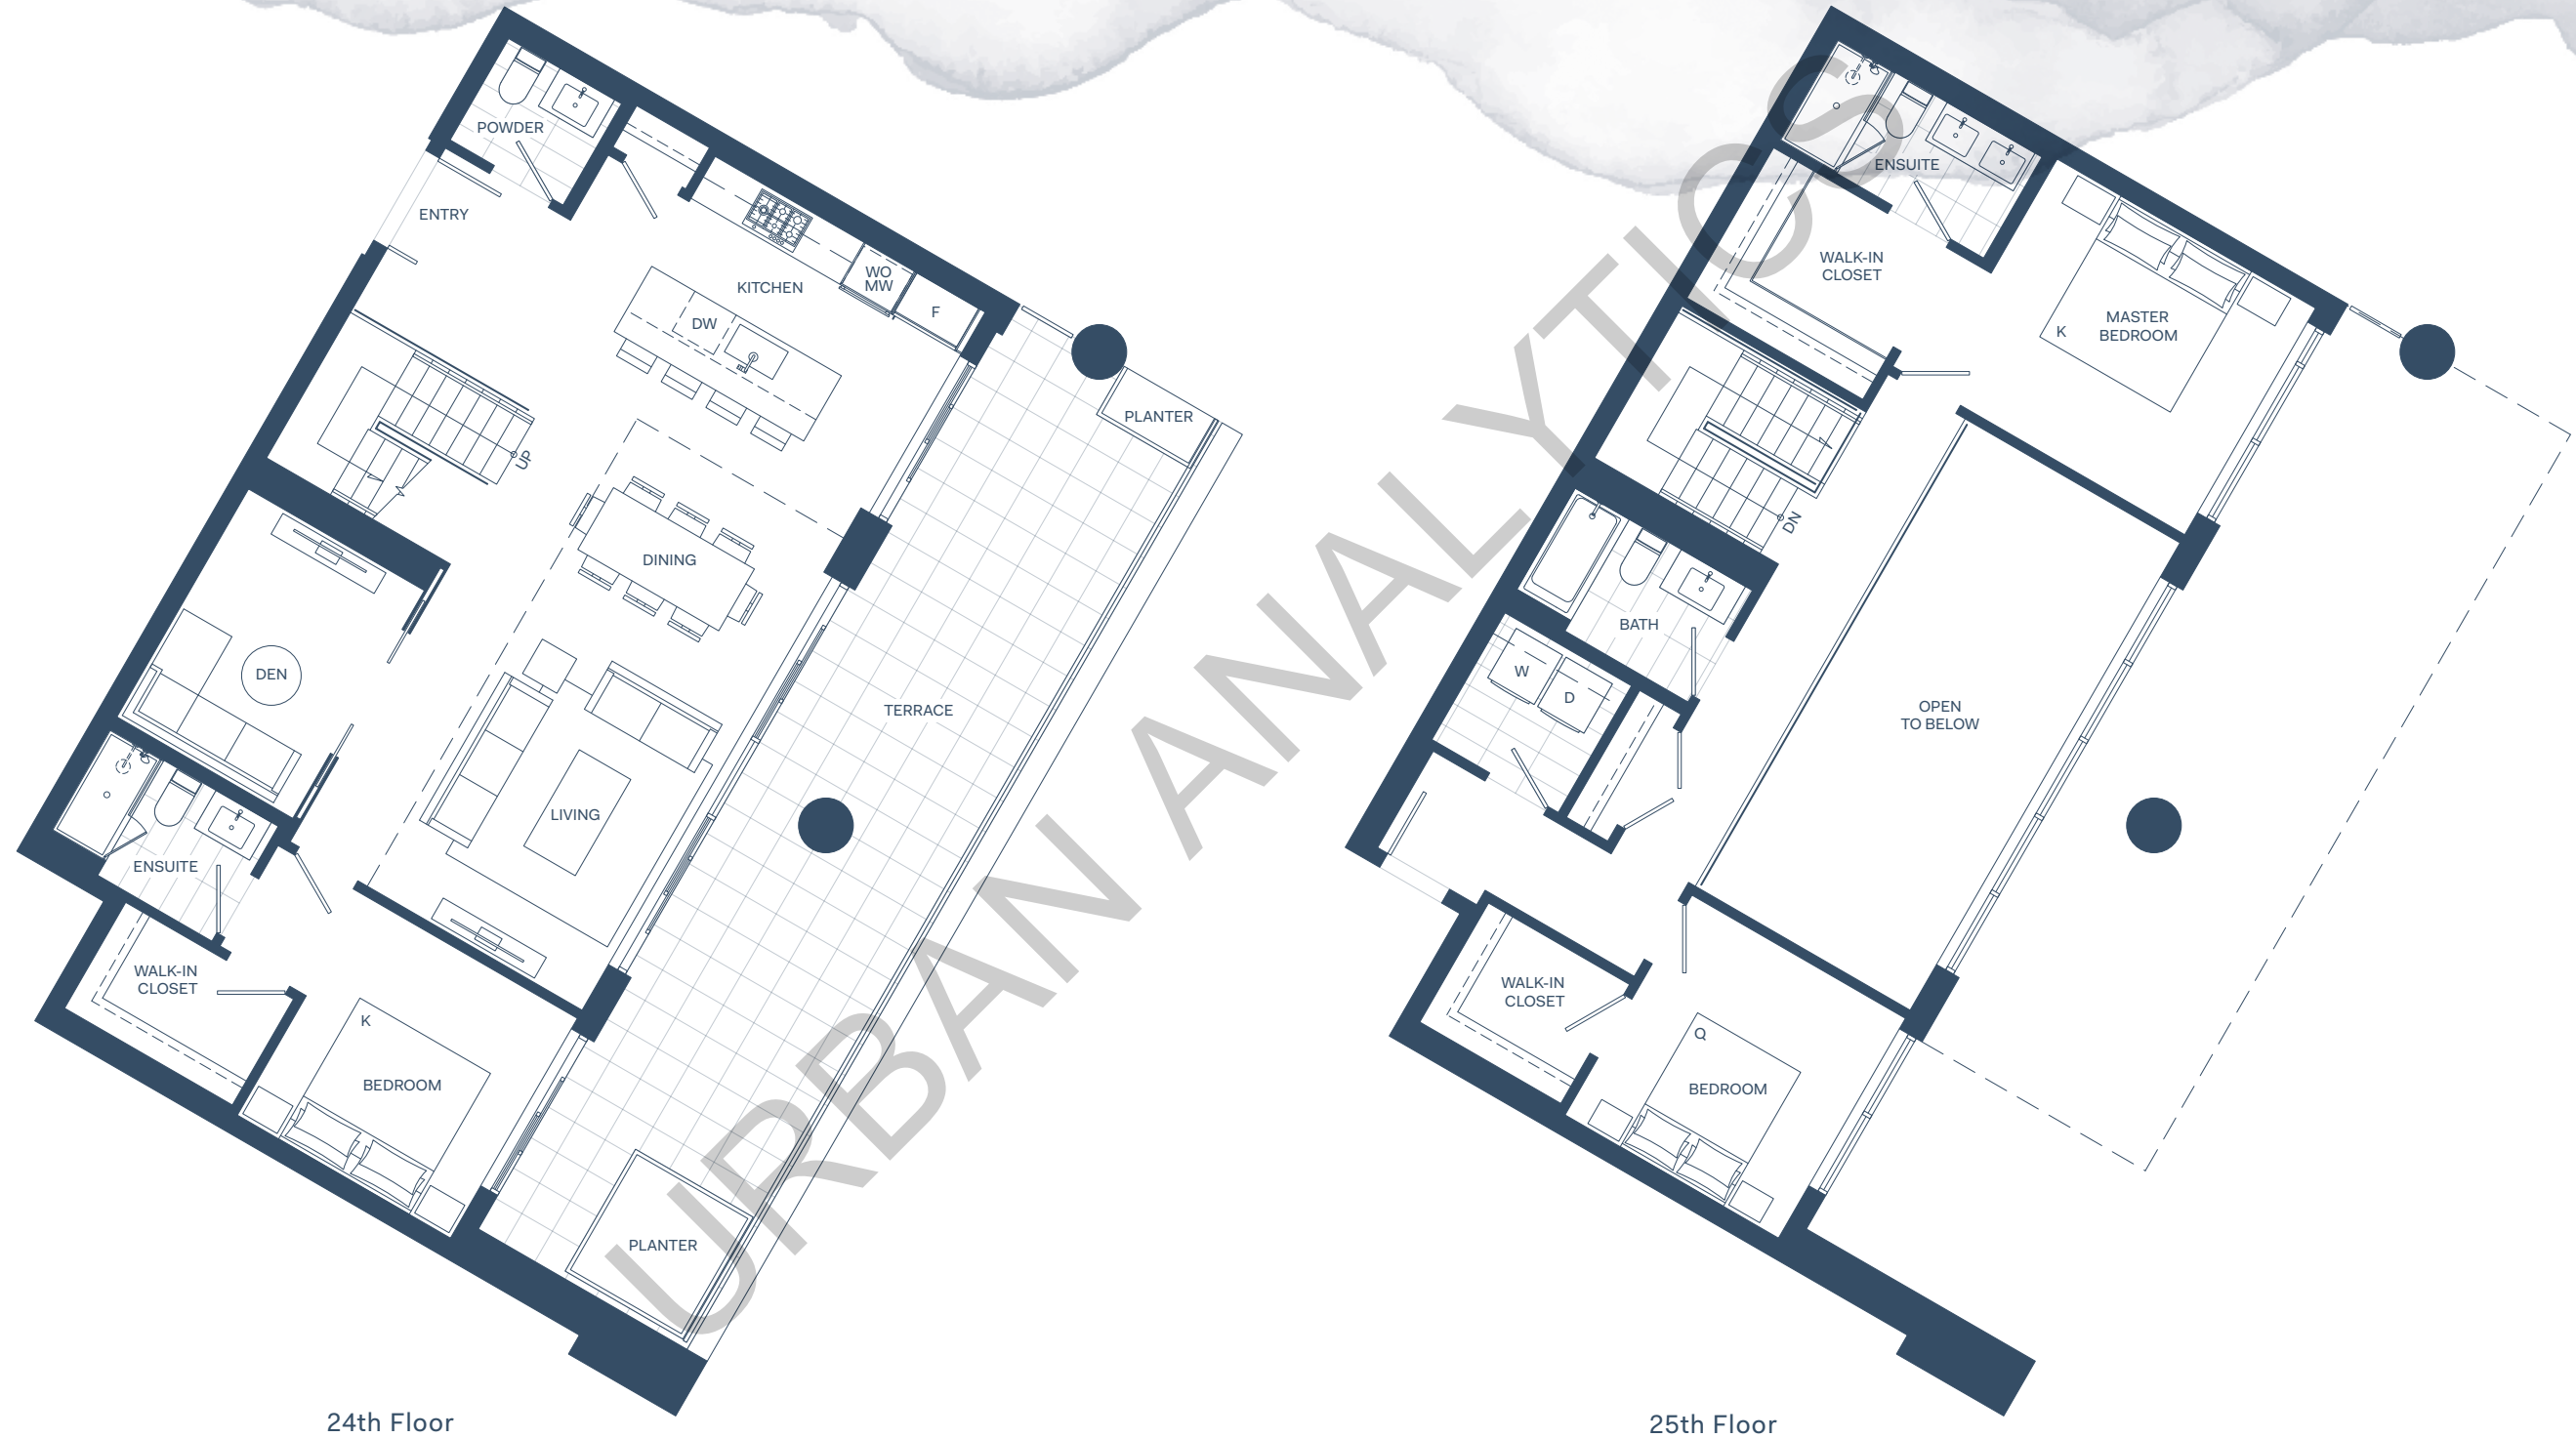

J-C

3 BED + DEN
Interior: 1,954 Sq Ft
Exterior: 437 Sq Ft
Total: 2,391 Sq Ft

24th Floor

25th Floor

LEVEL 24 & 25