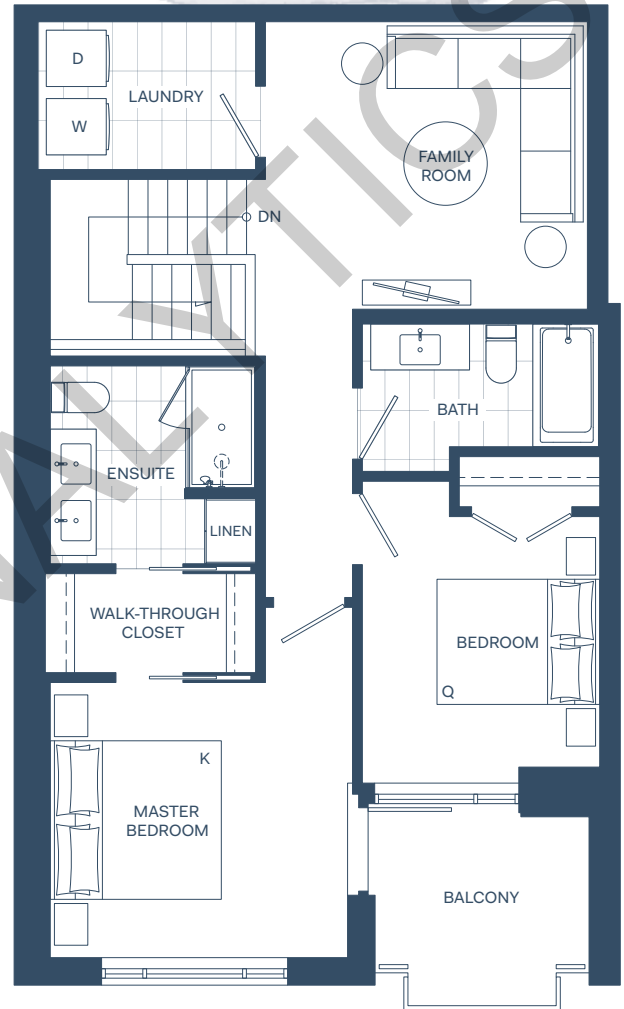

TH-C1, C2

2 BED + DEN

Interior: 1,510 Sq Ft

Exterior: 204 Sq Ft

Total: 1,714 Sq Ft

Main Floor

Second Floor

LEVEL 1 - 2