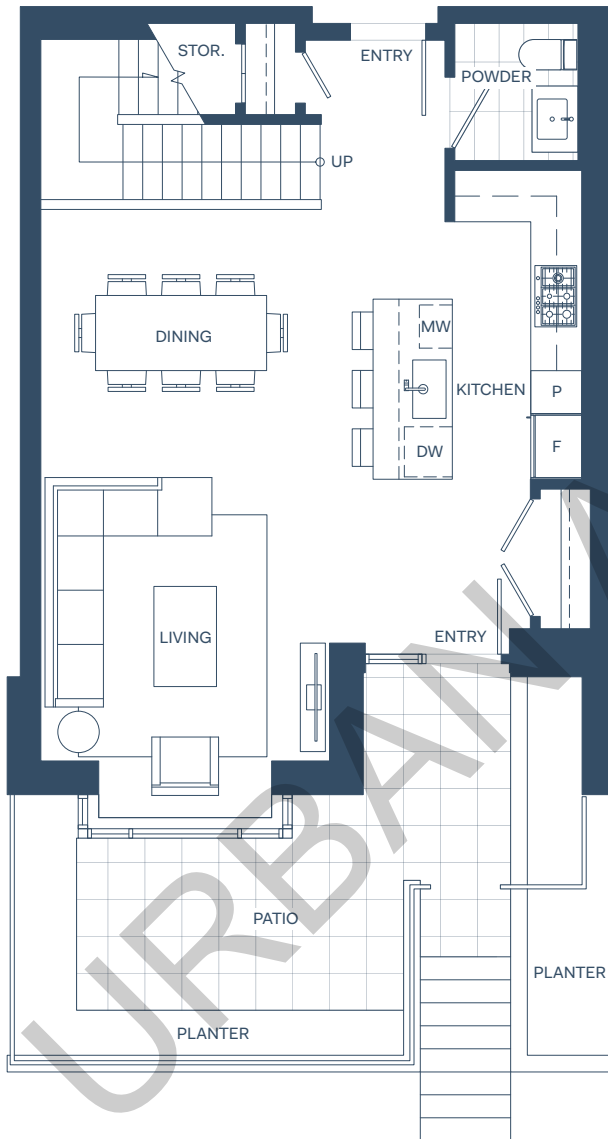

TH-C1, C2

2 BED + DEN

Interior: 1,510 Sq Ft

Exterior: 204 Sq Ft

Total: 1,714 Sq Ft

Main Floor

Second Floor

LEVEL 1 - 2