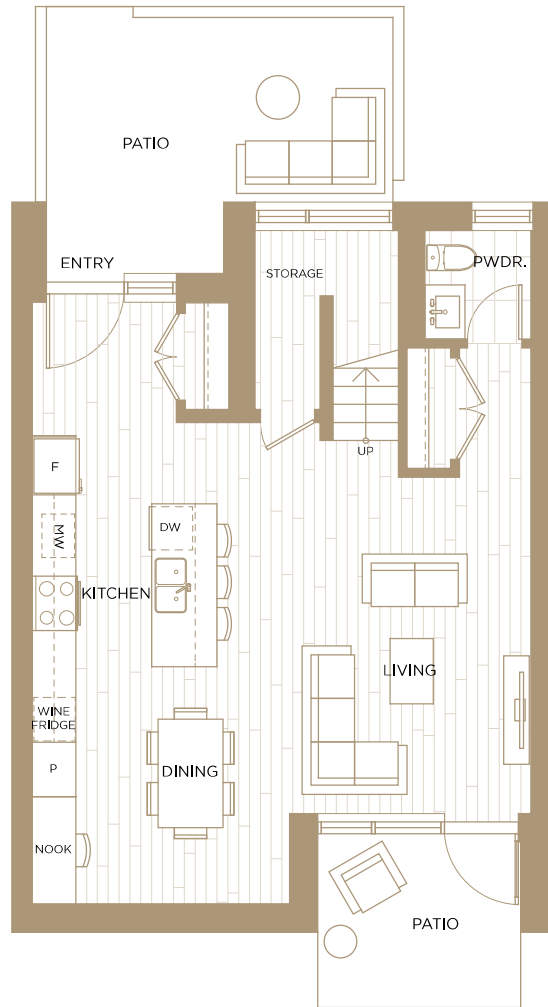

# Plan TH4

114

**3 BED**  
**2.5 BATH**

1,575 SF. INTERIOR  
387 SF. EXTERIOR

Main Level

ROTATED FLOOR PLAN

Upper Level