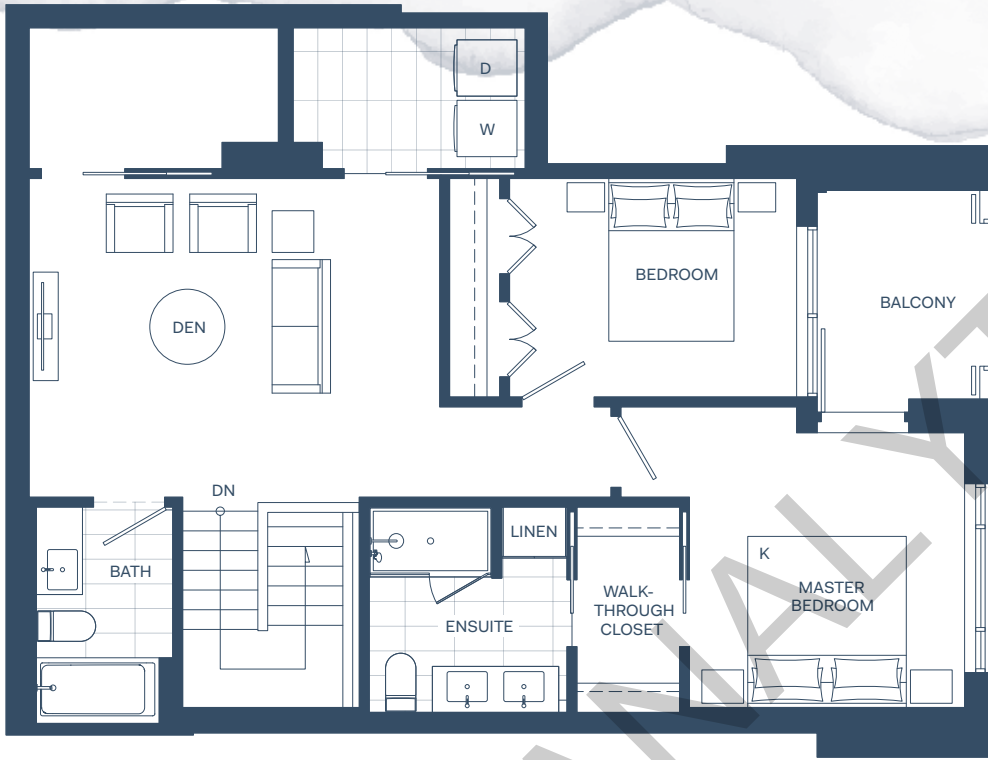

# TH-B1

2 BED + DEN

Interior: 1,625 Sq Ft

Exterior: 246 Sq Ft

Total: 1,871 Sq Ft

Second Floor

Main Floor

LEVEL 1 - 2