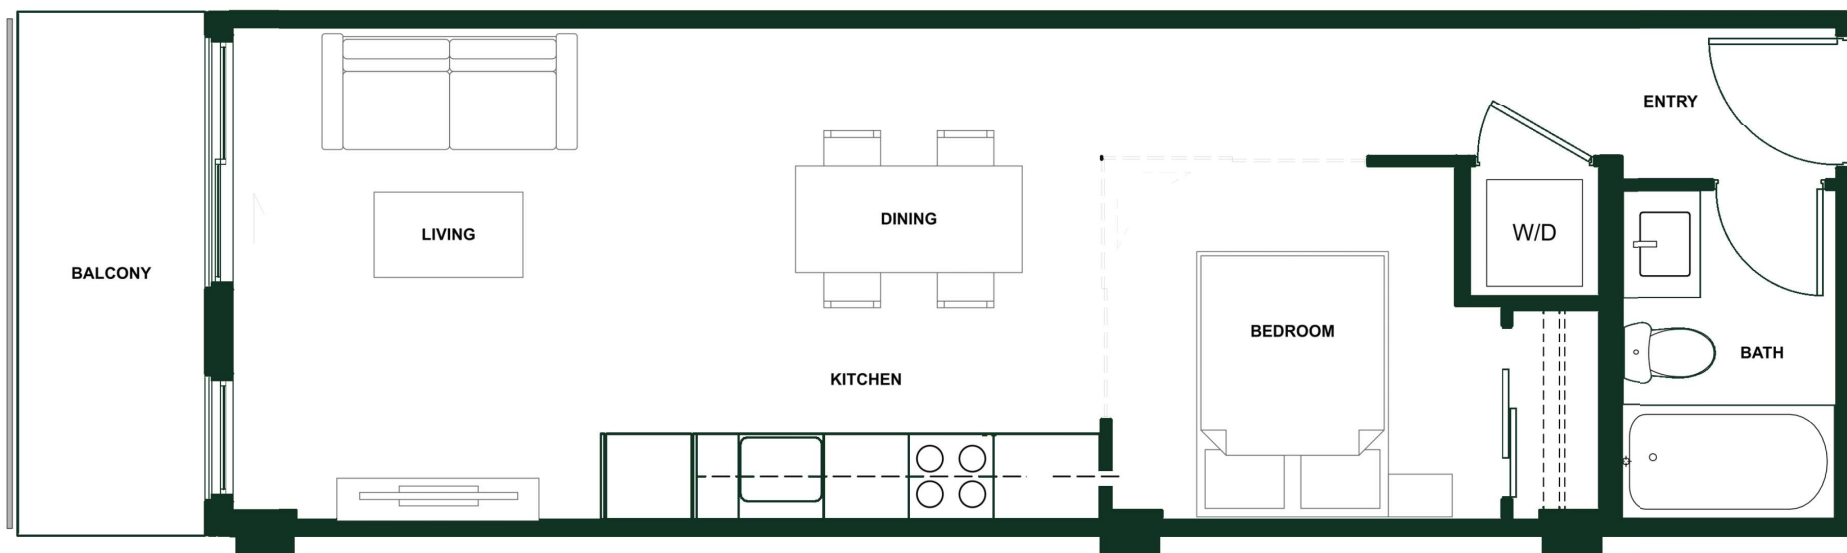

UNIT A1

JR1 Bedroom
1 Bathroom

Interior 480 sq ft
Balcony 62 sq ft
Total 542 sq ft

The developer reserves the right to modify or make substitutes to the building design, specifications, floor plans. All plans, materials, specifications, details, and dimensions are approximate and subject to change without notice. Actual usable floor space may vary from stated floor areas. Renders, views, and layouts are for illustration purposes only.