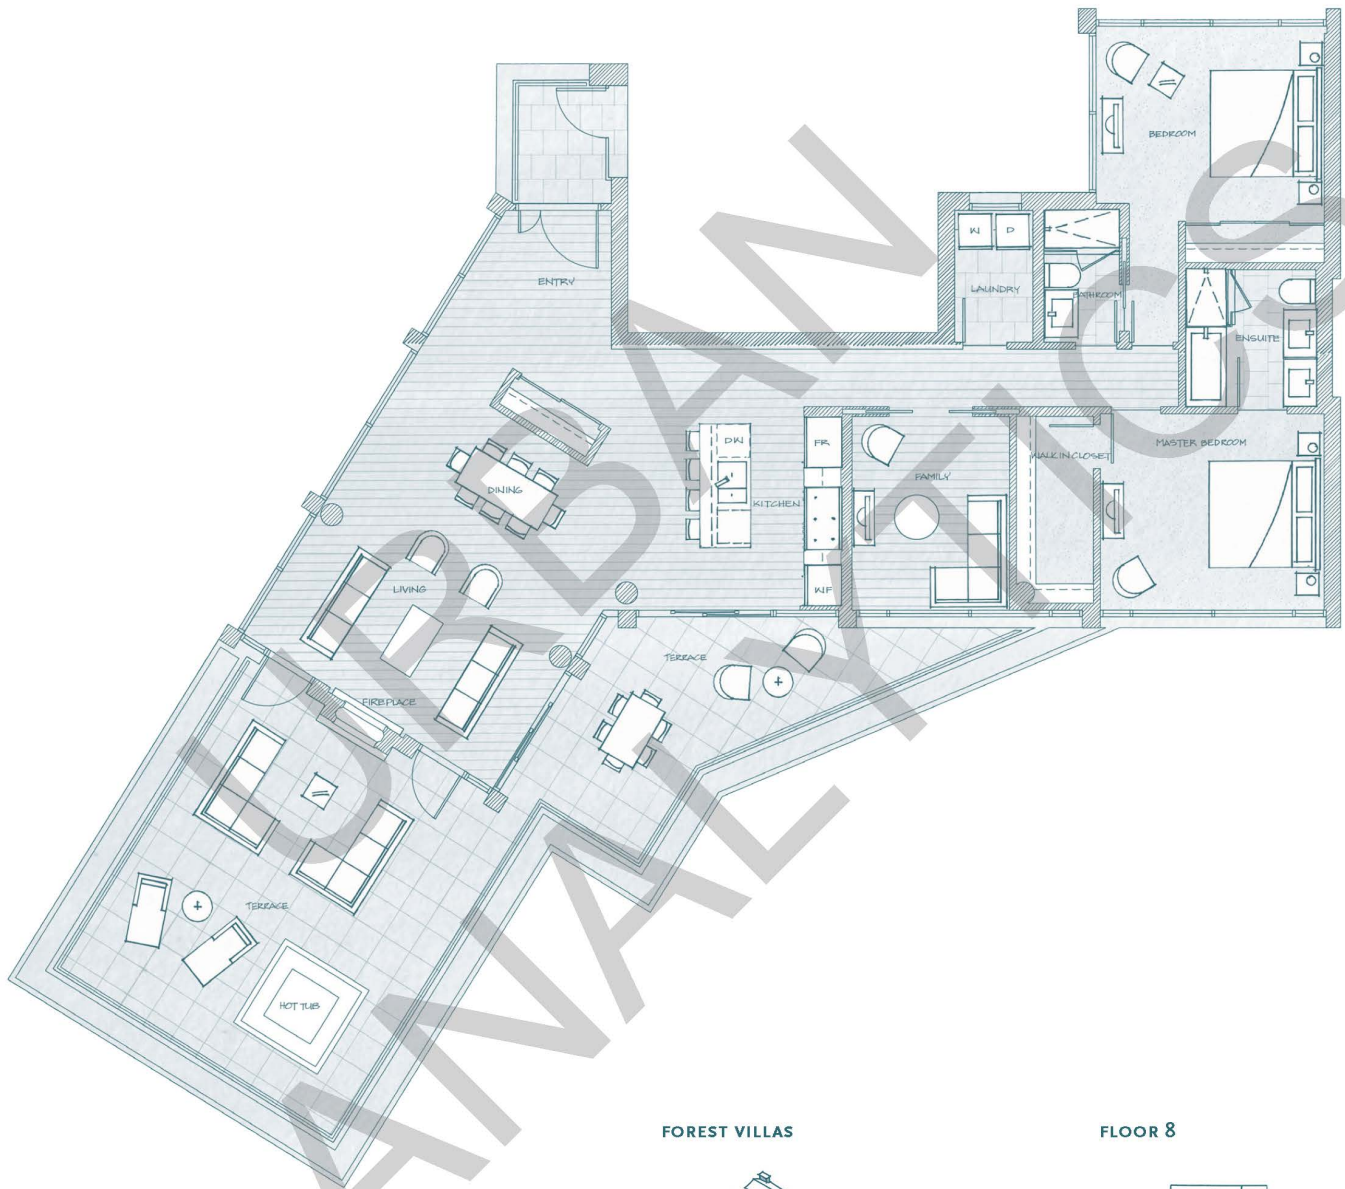

# HORSESHOE BAY

## FOREST VILLAS PLAN D4

2 Bedroom + Family / 2,567 sf Total Living

Terrace 929 sf

FOREST VILLAS

FLOOR 8

**WEST  
VANCOUVER  
CANADA**