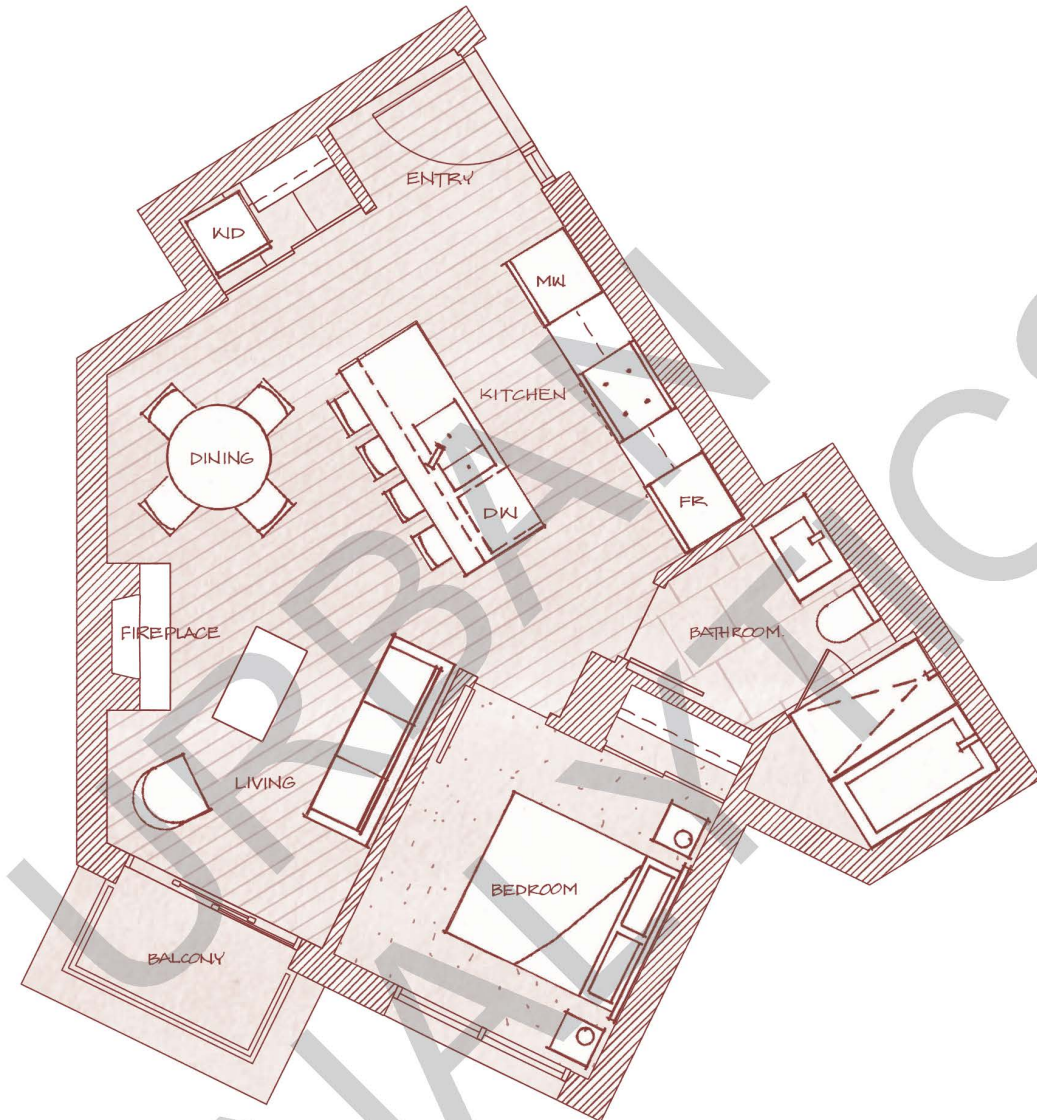

HORSESHOE BAY

BAY VIEW VILLAS

PLAN B1

1 Bedroom / 665 sf Total Living

Balcony 28 sf

BAY VIEW VILLAS

FLOOR 2 - 6

FLOOR 7

WEST VANCOUVER CANADA