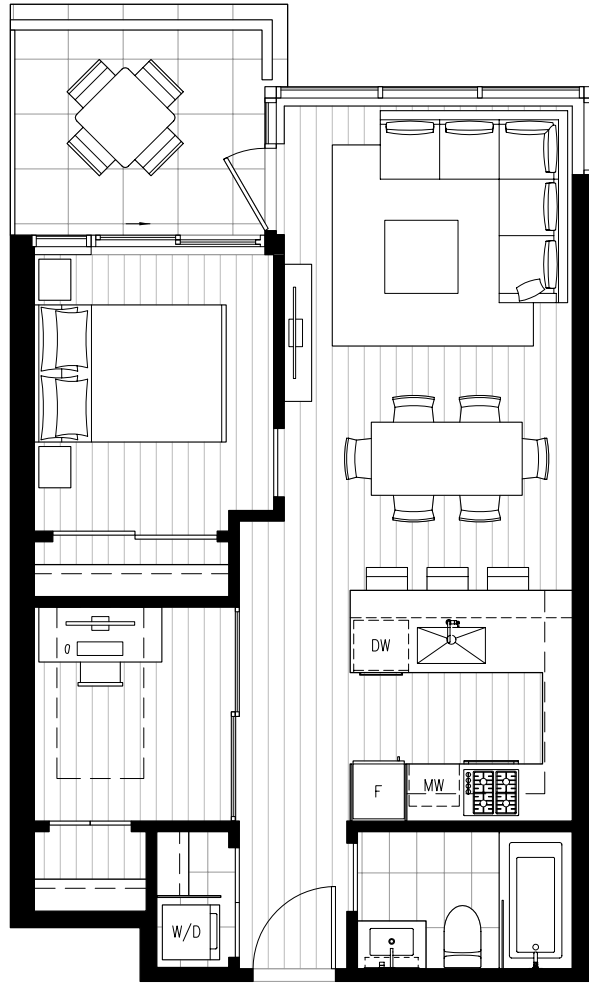

TYPE C1  
Junior 2 Bedroom

Interior: 634 s.f.  
Balcony: 69 s.f.  
Total: 703 s.f.

LEVELS 4-5

LEVEL 6

LEVELS 7-15

This is not an offering for sale. Any such offering can only be made with a disclosure statement. The developer reserves the right to make changes and modifications to the information contained herein without prior notice.