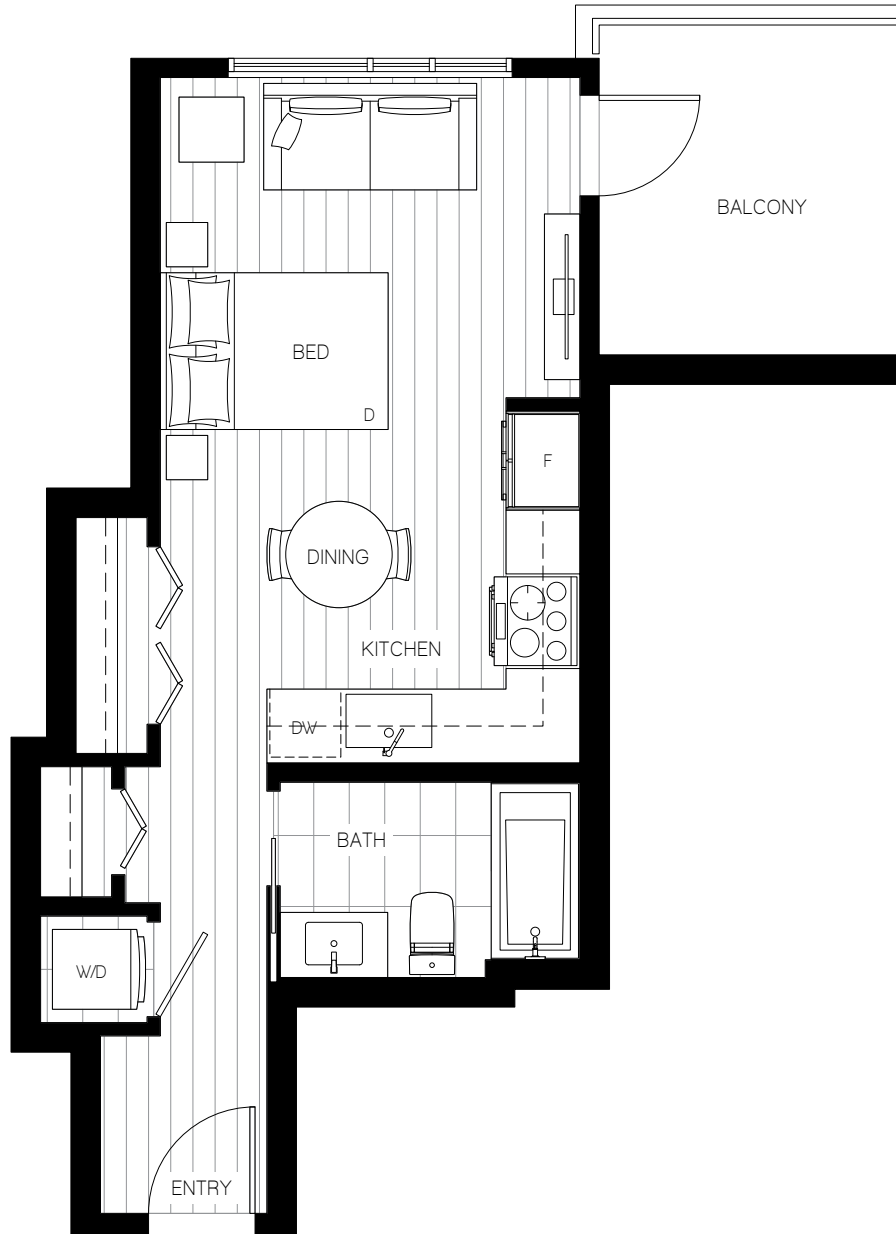

PLAN A

ROVE

LLOYD & MARINE

STUDIO
 Interior 411 SF
 Exterior 70 SF

The developer reserves the right to make changes and modifications to the information contained herein without prior notice. Artist's renderings and maps are representations only and may not be accurate. Dimensions, sizes, areas, specifications layout and materials are approximate only and subject to change without notice. E.&O.E.