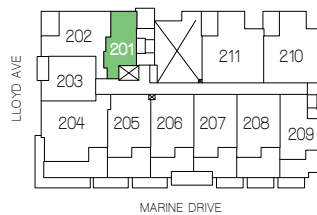

PLAN A

ROVE

LLOYD & MARINE

STUDIO
 Interior 411 SF
 Exterior 70 SF

The developer reserves the right to make changes and modifications to the information contained herein without prior notice. Artist's renderings and maps are representations only and may not be accurate. Dimensions, sizes, areas, specifications layout and materials are approximate only and subject to change without notice. E.&O.E.