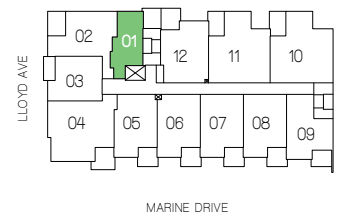

PLAN A

ROVE

LLOYD & MARINE

STUDIO
 Interior 411 SF
 Exterior 70 SF

The developer reserves the right to make changes and modifications to the information contained herein without prior notice. Artist's renderings and maps are representations only and may not be accurate. Dimensions, sizes, areas, specifications layout and materials are approximate only and subject to change without notice. E.&O.E.