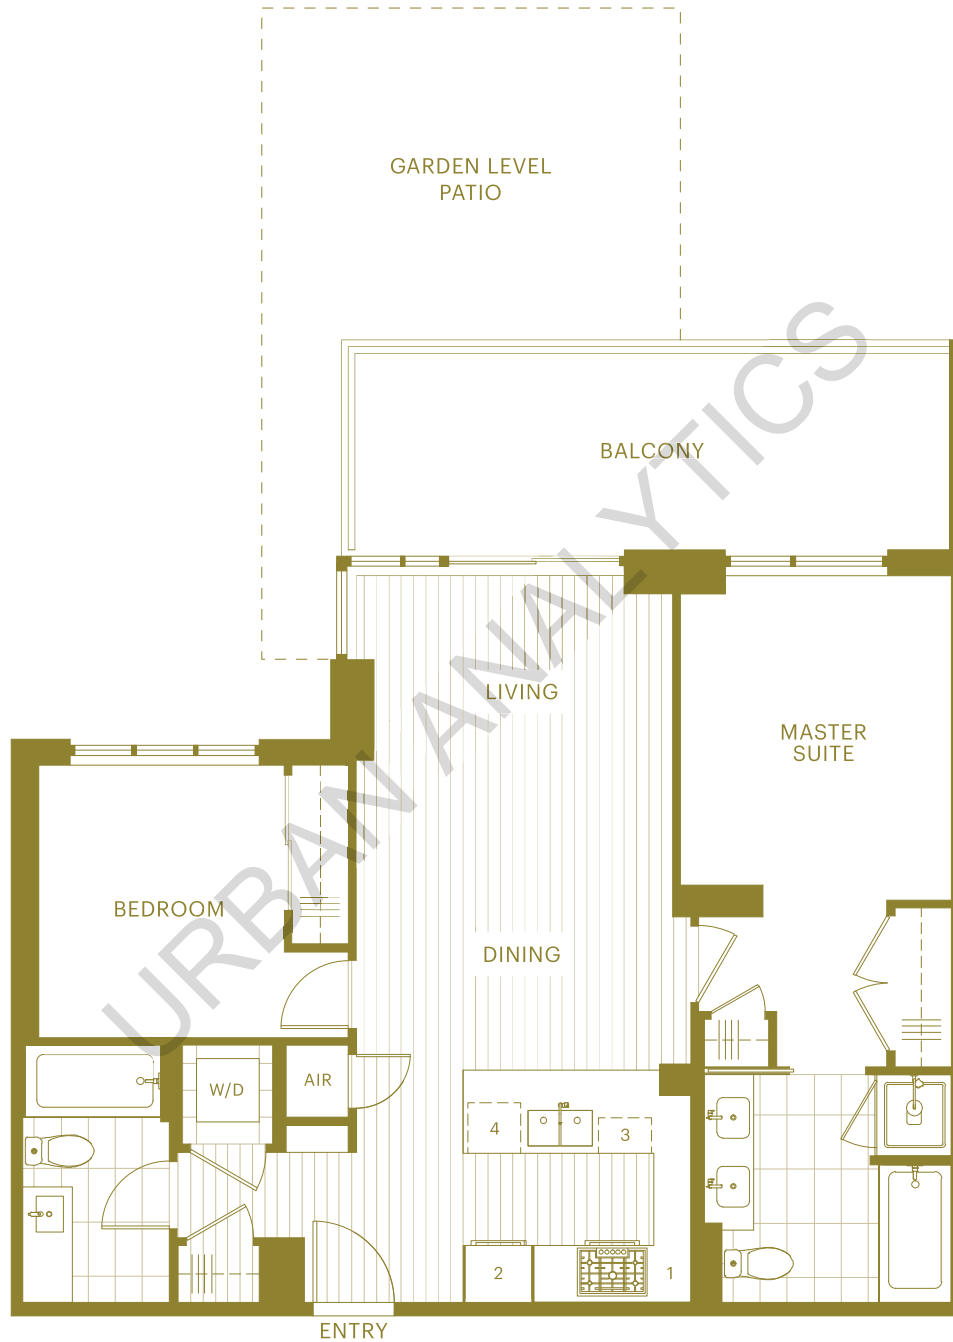

Alpine A3 Plan 2 Bedroom

Inside 897 sq ft Outside 163 to 322 sq ft Total 1,060 to 1,219 sq ft

- 1 Bosch 5 burner gas cooktop & wall oven
- 2 Fully integrated refrigerator
- 3 Panasonic microwave
- 4 Fully integrated dishwasher