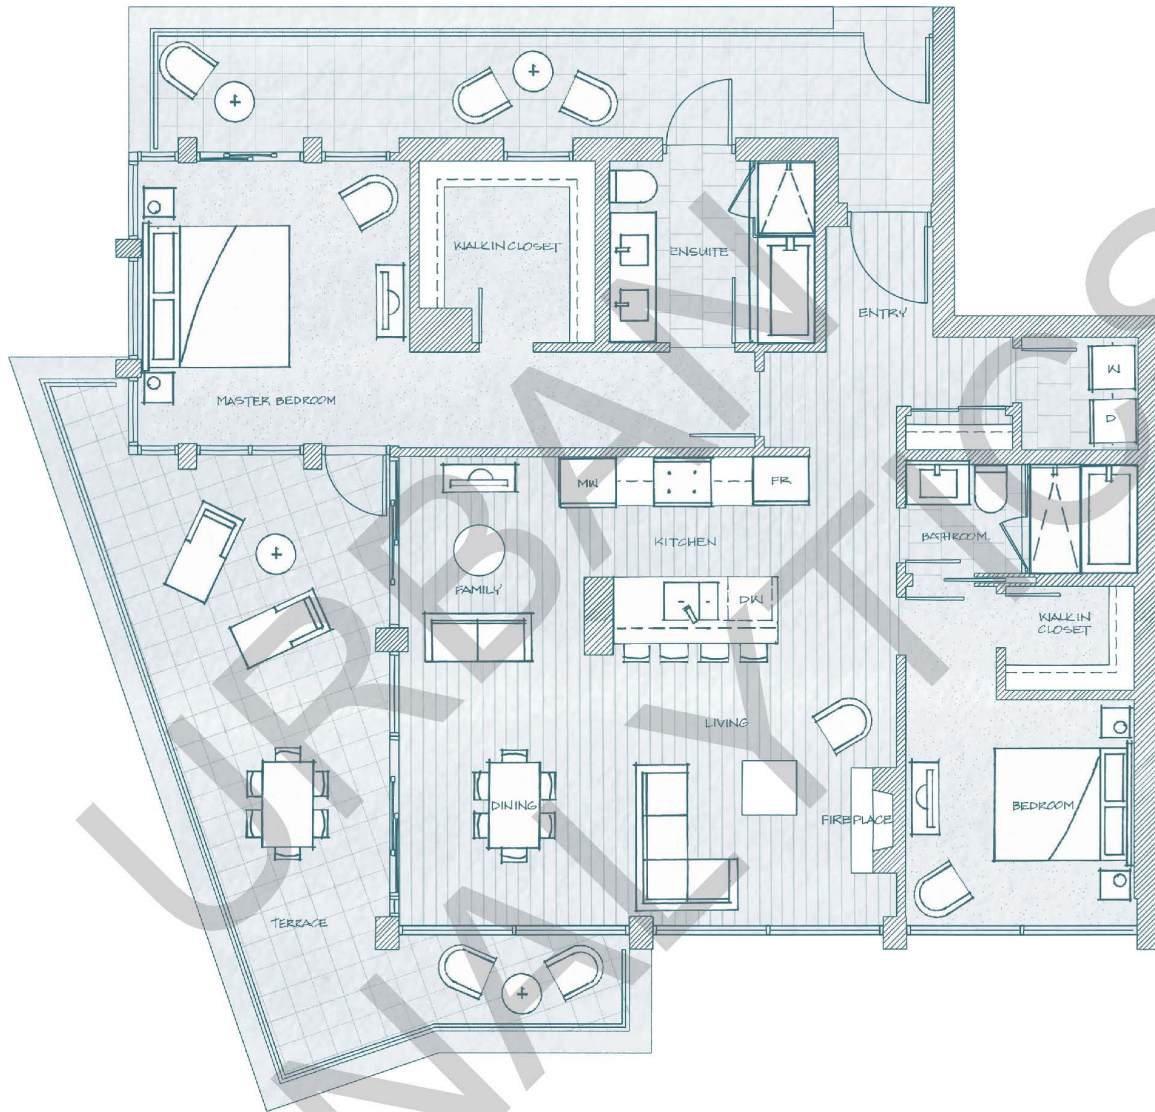

HORSESHOE BAY

FOREST VILLAS PLAN H2

2 Bedroom + Family / 1,962 sf Total Living

Terrace 602 sf

FOREST VILLAS

FLOOR 5

WEST
VANCOUVER
CANADA