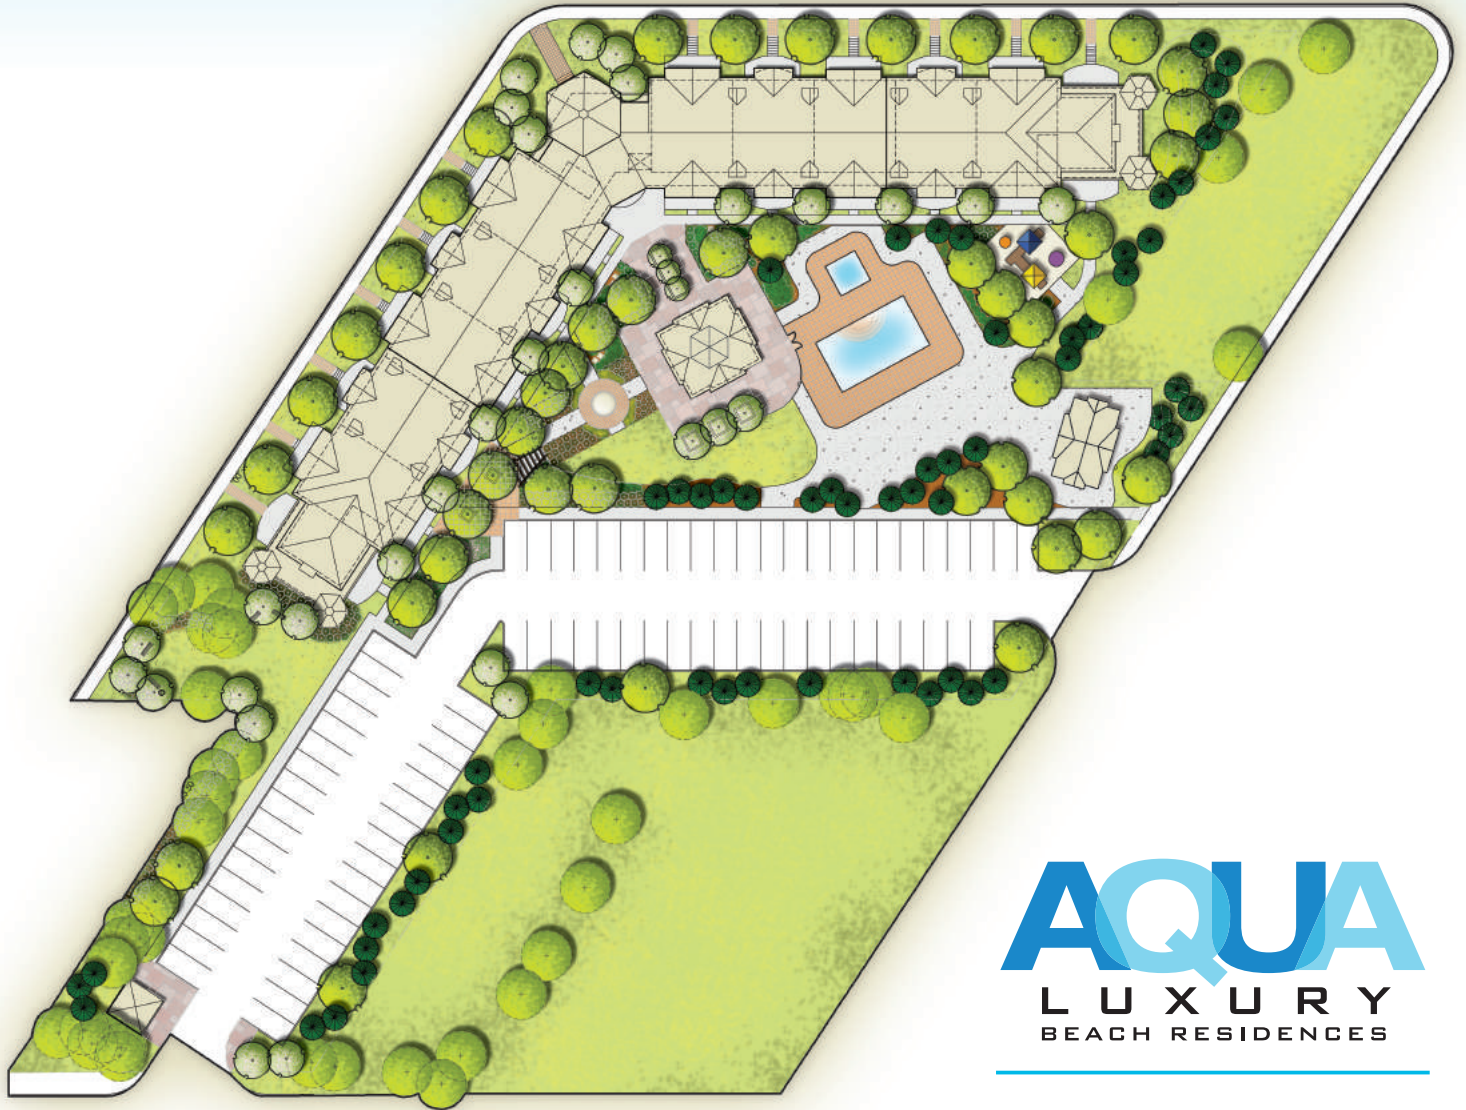

THE AQUA SITE

RIVER ROAD EAST

AQUA
LUXURY
BEACH RESIDENCES

SITE PLAN

MAIN FEATURES

- IN-GROUND POOL AND WADING POOL/SPLASH PAD
- 10 FOOT CEILINGS
- STAINLESS STEEL APPLIANCES
- OUTDOOR GAMES CABANA
- EUROPEAN STYLE KITCHENS
- TERRACES OR BALCONIES IN FRONT AND REAR
- EXTERIOR STORAGE LOCKERS