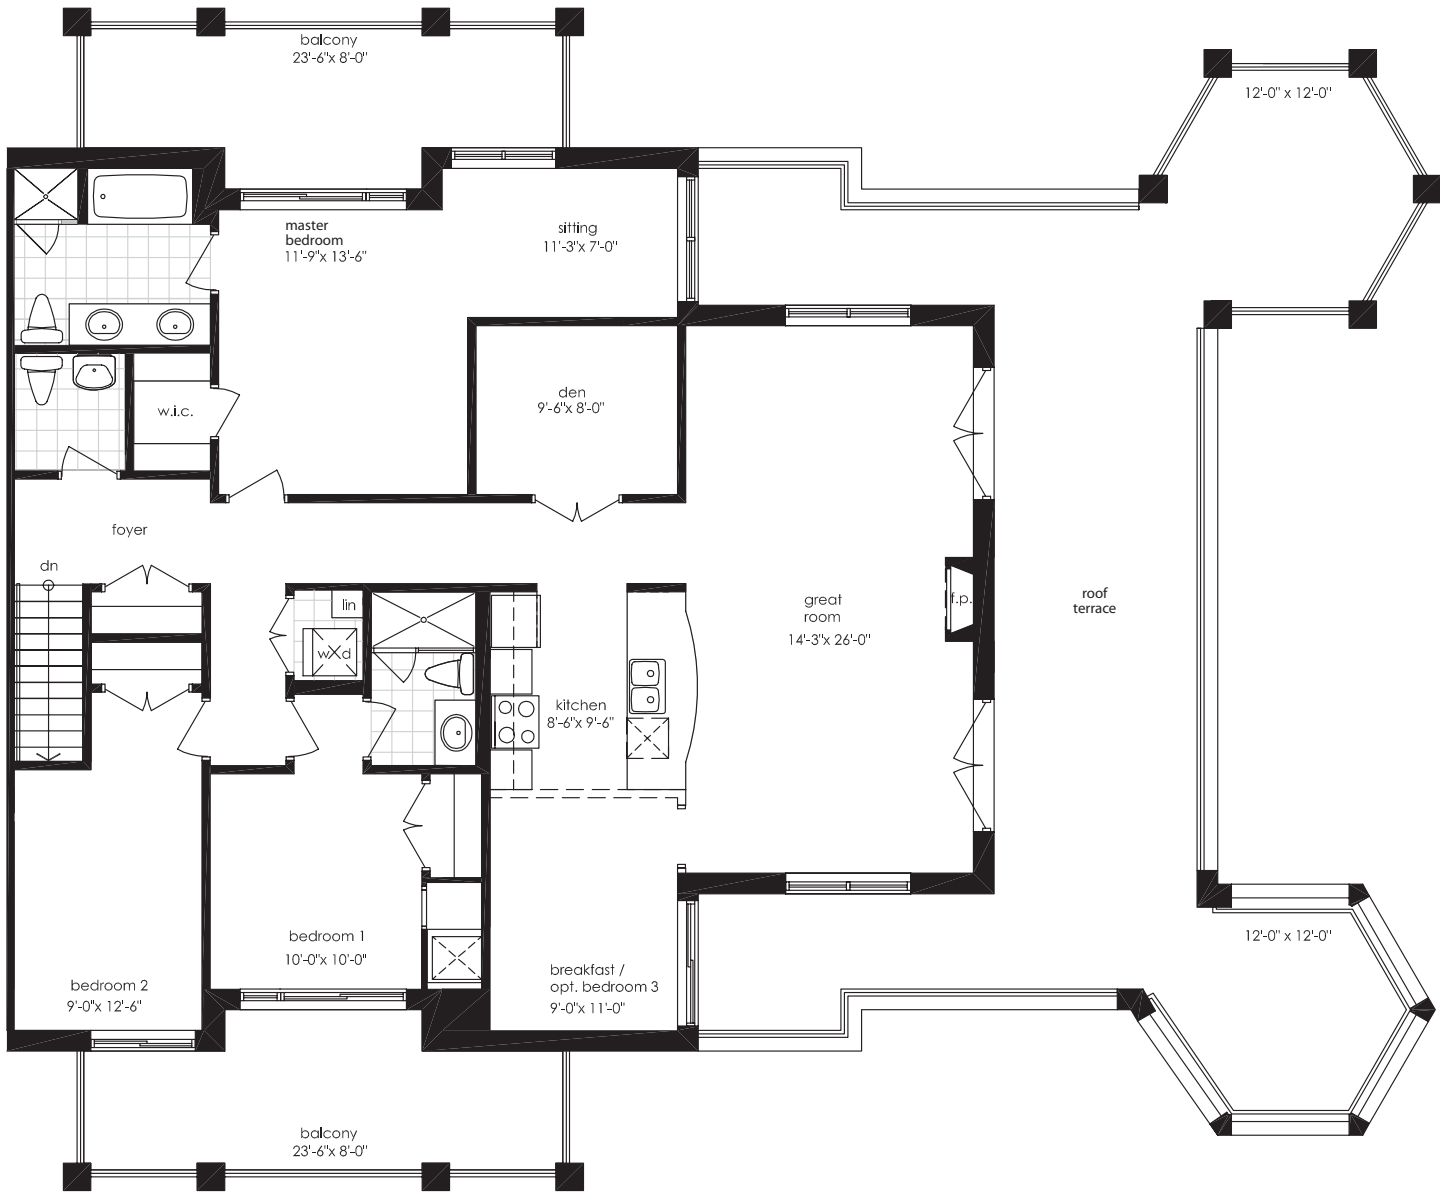

THE CAESAR'S PALACE

1,785 SQ/FT

Elevations may vary by location. E. & O.E. Dimensions, specifications, layouts and materials are approximate only and are subject to change. Tile patterns may vary. Window size and locations may vary. Actual usable floor space may vary from stated floor area. Floor area calculated accordingly to Tarion Bulletin 22.

3RD FLOOR