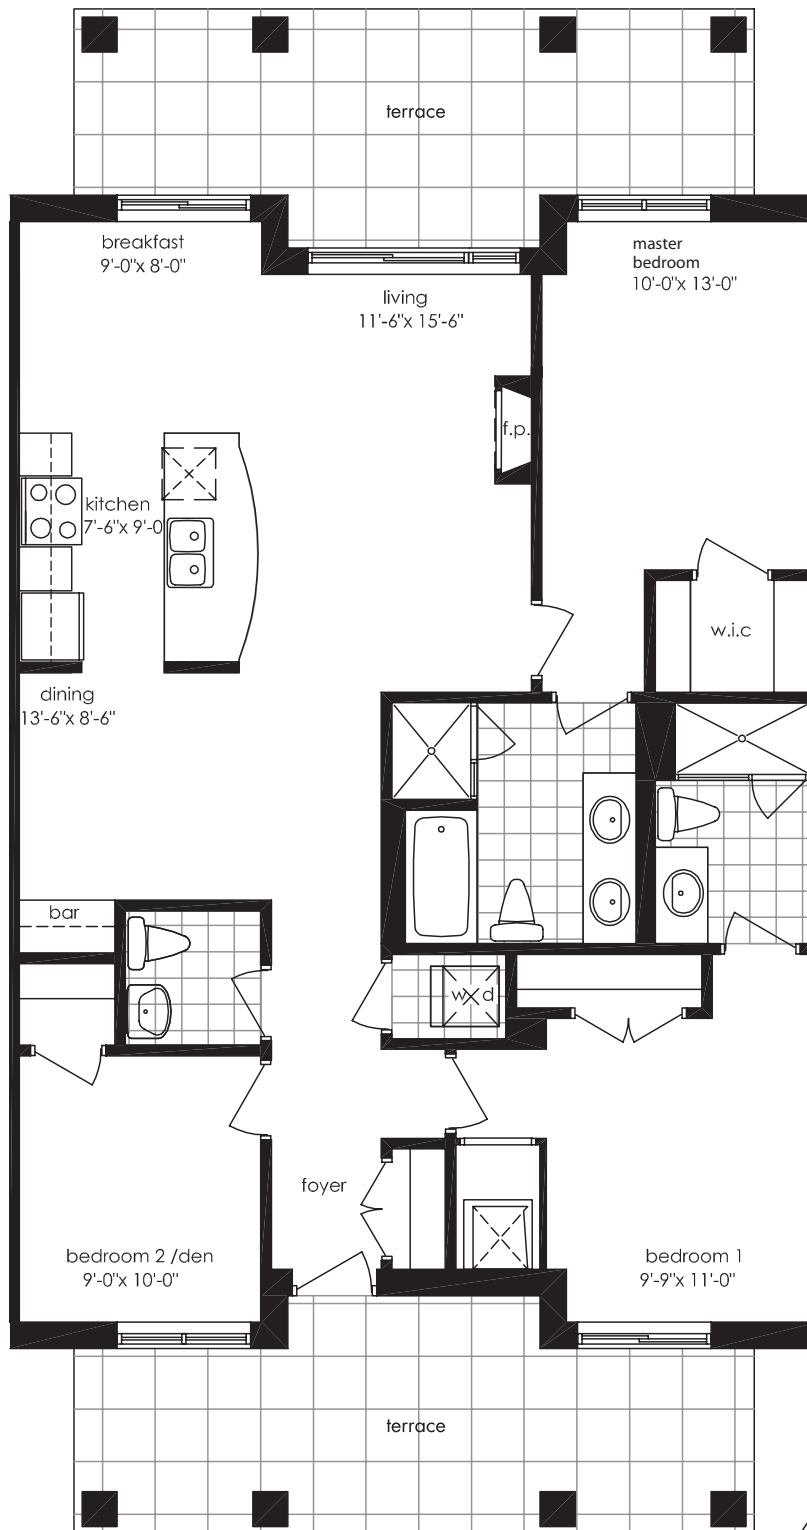

# THE FLAMINGO

1,265 SQ/FT

Elevations may vary by location. E. & O.E. Dimensions, specifications, layouts and materials are approximately only and are subject to change. Tile patterns may vary. Window size and locations may vary. Actual usable floor space may vary from stated floor area. Floor are calculated accordingly to Tarion Bulletin 22.