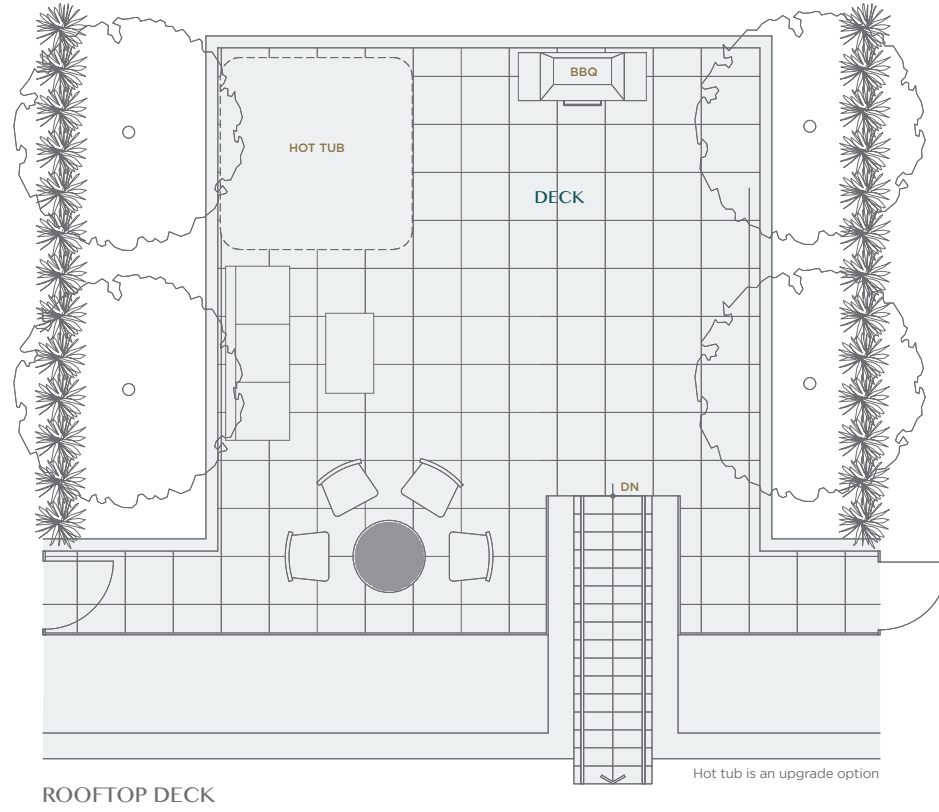

## HOME TYPE PH2A

2 BEDROOM + FLEX + 2 BATH

Interior SF: 1,097

Balcony/Patio SF: 992

Total SF: 2,089

*Legacy embraces modernity at its best. Inspired by world-class design and elegance, these spacious homes offer you peace of mind with modern conveniences.*

## HOME TYPE PH2D

2 BEDROOM + FLEX + 2.5 BATH

Interior SF: 1,241

Balcony/Patio SF: 696-755

Total SF: 1,937-1,996

*Legacy embraces modernity at its best. Inspired by world-class design and elegance, these spacious homes offer you peace of mind with modern conveniences.*

ROOFTOP DECK

Hot tub is an upgrade option

MAIN LEVEL

# HOME TYPE PH3A

3 BEDROOM + FLEX + 2 BATH

Interior SF: 1,248

Balcony/Patio SF: 1,526

Total SF: 2,774

*Legacy embraces modernity at its best. Inspired by world-class design and elegance, these spacious homes offer you peace of mind with modern conveniences.*