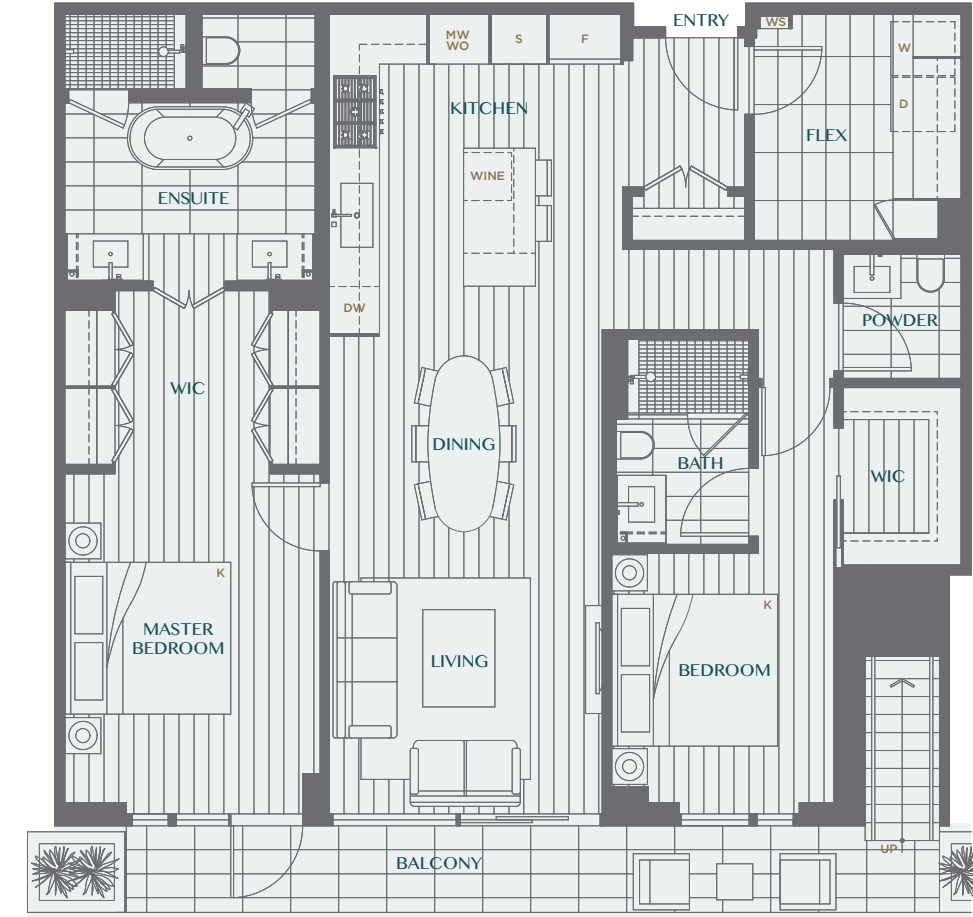

## HOME TYPE PH2C

2 BEDROOM + FLEX + 2 BATH

Interior SF: 1,141

Balcony/Patio SF: 1,088

Total SF: 2,229

*Legacy embraces modernity at its best. Inspired by world-class design and elegance, these spacious homes offer you peace of mind with modern conveniences.*

## HOME TYPE PH2D

2 BEDROOM + FLEX + 2.5 BATH

Interior SF: 1,241

Balcony/Patio SF: 696-755

Total SF: 1,937-1,996

*Legacy embraces modernity at its best. Inspired by world-class design and elegance, these spacious homes offer you peace of mind with modern conveniences.*

ROOFTOP DECK

Hot tub is an upgrade option

MAIN LEVEL

# HOME TYPE PH3A

3 BEDROOM + FLEX + 2 BATH

Interior SF: 1,248

Balcony/Patio SF: 1,526

Total SF: 2,774

*Legacy embraces modernity at its best. Inspired by world-class design and elegance, these spacious homes offer you peace of mind with modern conveniences.*