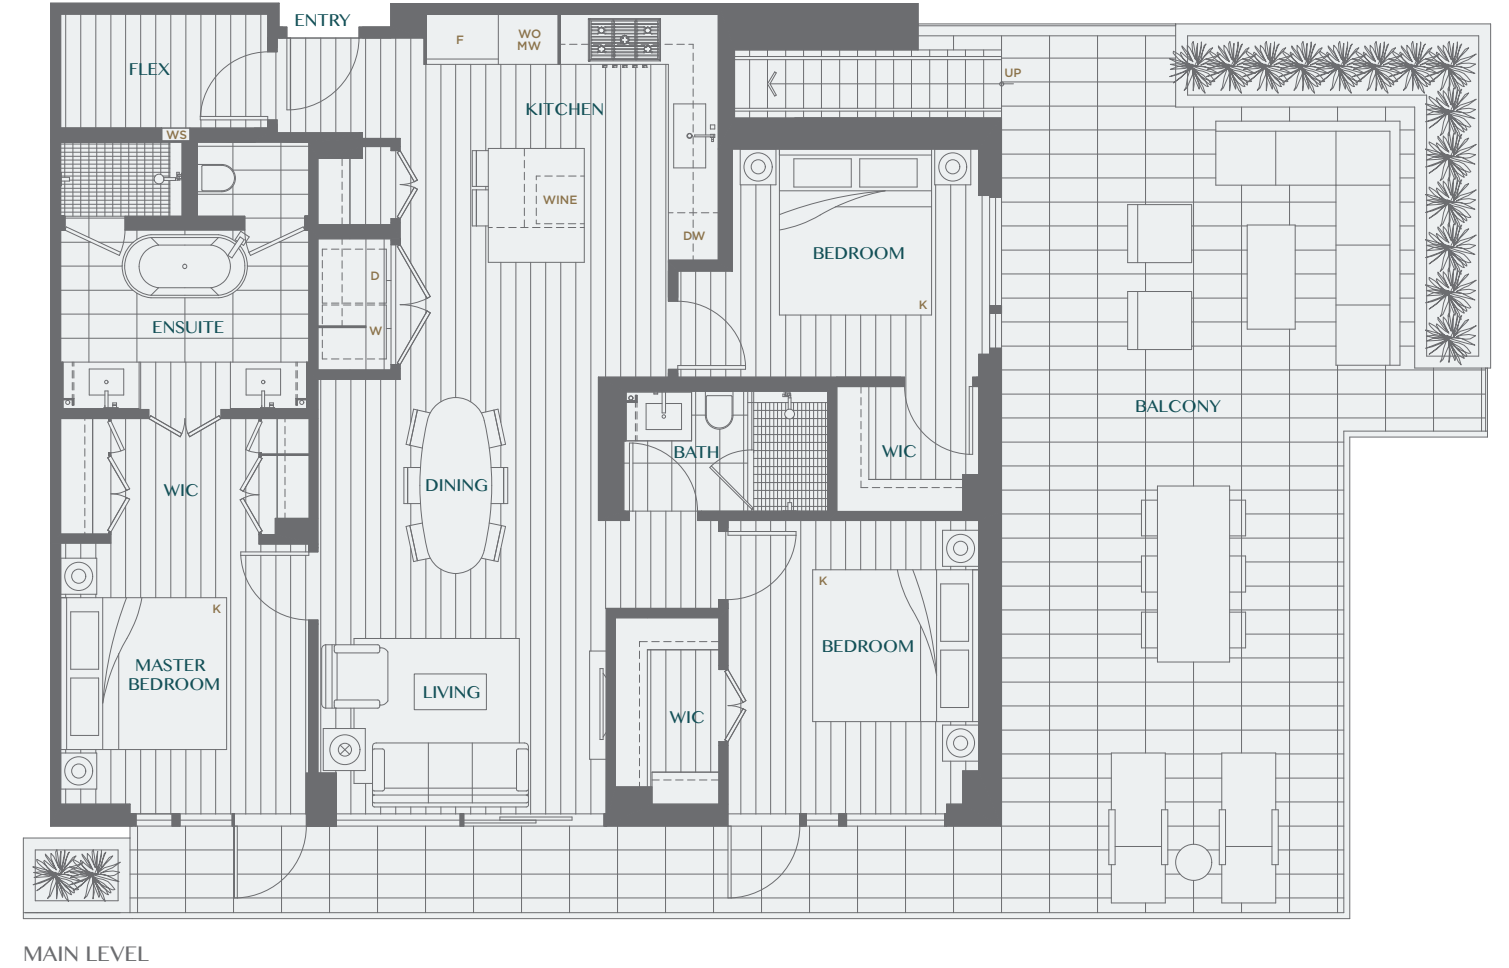

ROOFTOP DECK

Hot tub is an upgrade option

MAIN LEVEL

# HOME TYPE PH3A

3 BEDROOM + FLEX + 2 BATH

Interior SF: 1,248

Balcony/Patio SF: 1,526

Total SF: 2,774

*Legacy embraces modernity at its best. Inspired by world-class design and elegance, these spacious homes offer you peace of mind with modern conveniences.*

## HOME TYPE PH3B

3 BEDROOM + FLEX + 2 BATH

Interior SF: 1,347

Balcony/Patio SF: 1,579

Total SF: 2,926

*Legacy embraces modernity at its best. Inspired by world-class design and elegance, these spacious homes offer you peace of mind with modern conveniences.*