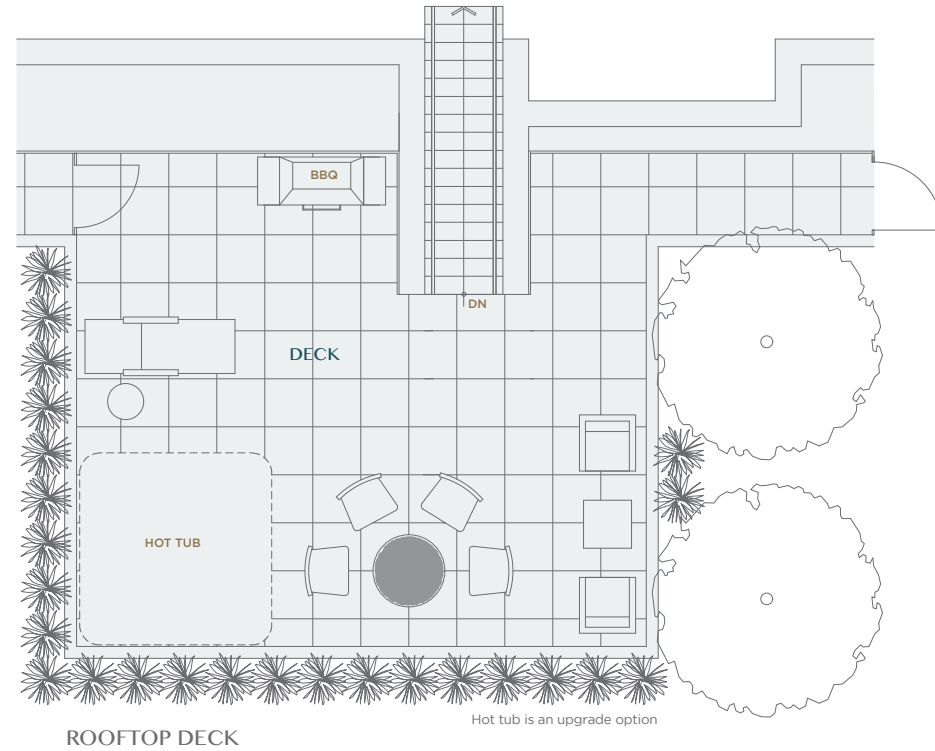

## HOME TYPE PH2A

2 BEDROOM + FLEX + 2 BATH

Interior SF: 1,097

Balcony/Patio SF: 992

Total SF: 2,089

*Legacy embraces modernity at its best. Inspired by world-class design and elegance, these spacious homes offer you peace of mind with modern conveniences.*

## HOME TYPE PH2C

2 BEDROOM + FLEX + 2 BATH

Interior SF: 1,141

Balcony/Patio SF: 1,088

Total SF: 2,229

*Legacy embraces modernity at its best. Inspired by world-class design and elegance, these spacious homes offer you peace of mind with modern conveniences.*

MAIN LEVEL

## HOME TYPE PH2D

2 BEDROOM + FLEX + 2.5 BATH

Interior SF: 1,241

Balcony/Patio SF: 696-755

Total SF: 1,937-1,996

*Legacy embraces modernity at its best. Inspired by world-class design and elegance, these spacious homes offer you peace of mind with modern conveniences.*