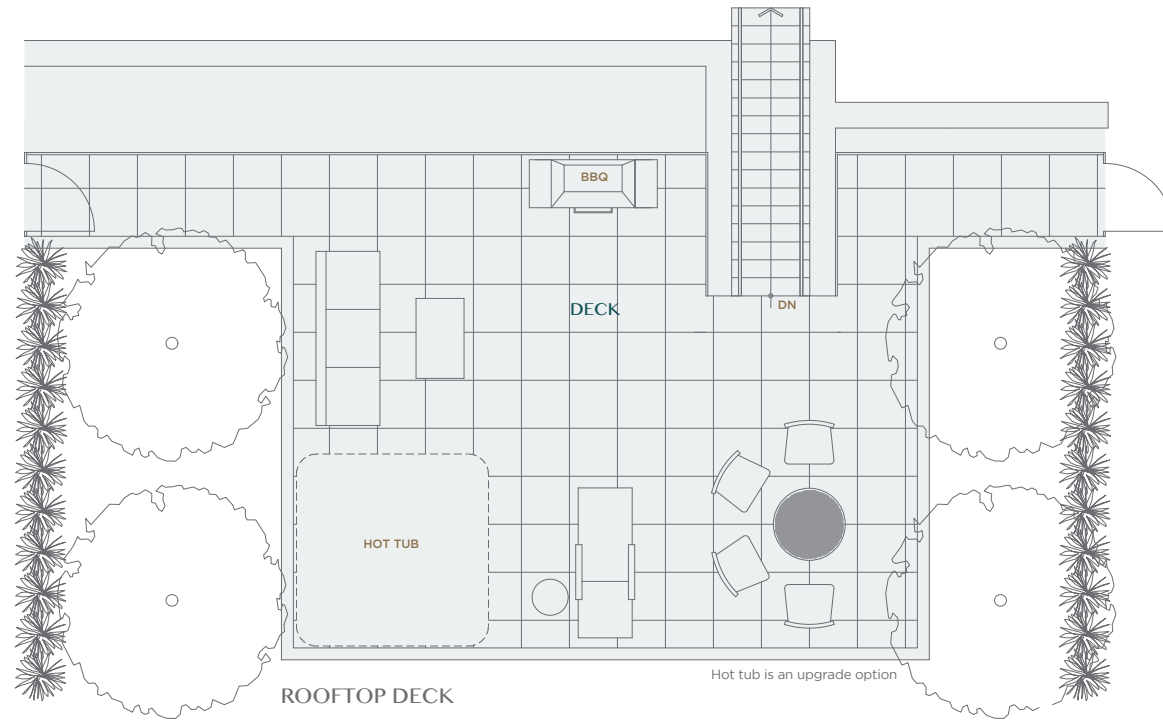

## HOME TYPE PH2A

2 BEDROOM + FLEX + 2 BATH

Interior SF: 1,097

Balcony/Patio SF: 992

Total SF: 2,089

*Legacy embraces modernity at its best. Inspired by world-class design and elegance, these spacious homes offer you peace of mind with modern conveniences.*

## HOME TYPE PH2C

2 BEDROOM + FLEX + 2 BATH

Interior SF: 1,141

Balcony/Patio SF: 1,088

Total SF: 2,229

*Legacy embraces modernity at its best. Inspired by world-class design and elegance, these spacious homes offer you peace of mind with modern conveniences.*

MAIN LEVEL

## HOME TYPE PH2D

2 BEDROOM + FLEX + 2.5 BATH

Interior SF: 1,241

Balcony/Patio SF: 696-755

Total SF: 1,937-1,996

*Legacy embraces modernity at its best. Inspired by world-class design and elegance, these spacious homes offer you peace of mind with modern conveniences.*