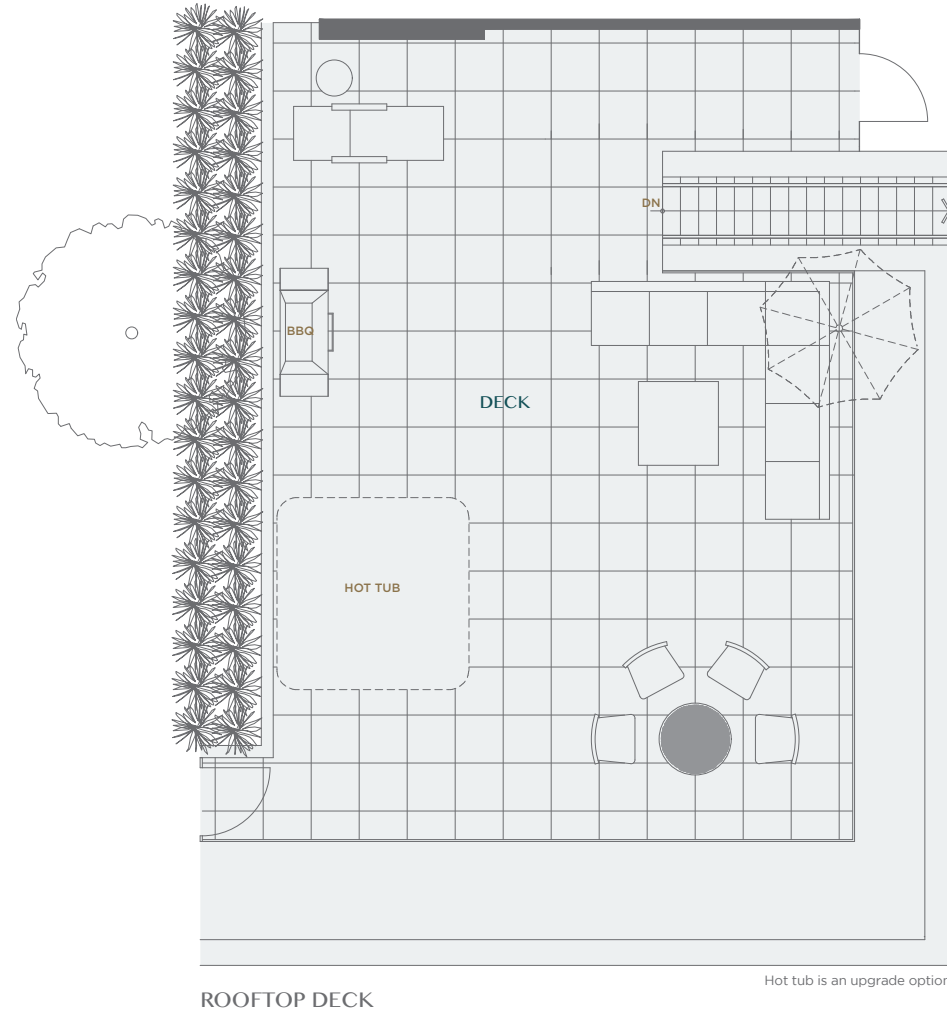

# HOME TYPE PH3A

3 BEDROOM + FLEX + 2 BATH

Interior SF: 1,248

Balcony/Patio SF: 1,526

Total SF: 2,774

*Legacy embraces modernity at its best. Inspired by world-class design and elegance, these spacious homes offer you peace of mind with modern conveniences.*

ROOFTOP DECK

Hot tub is an upgrade option

MAIN LEVEL