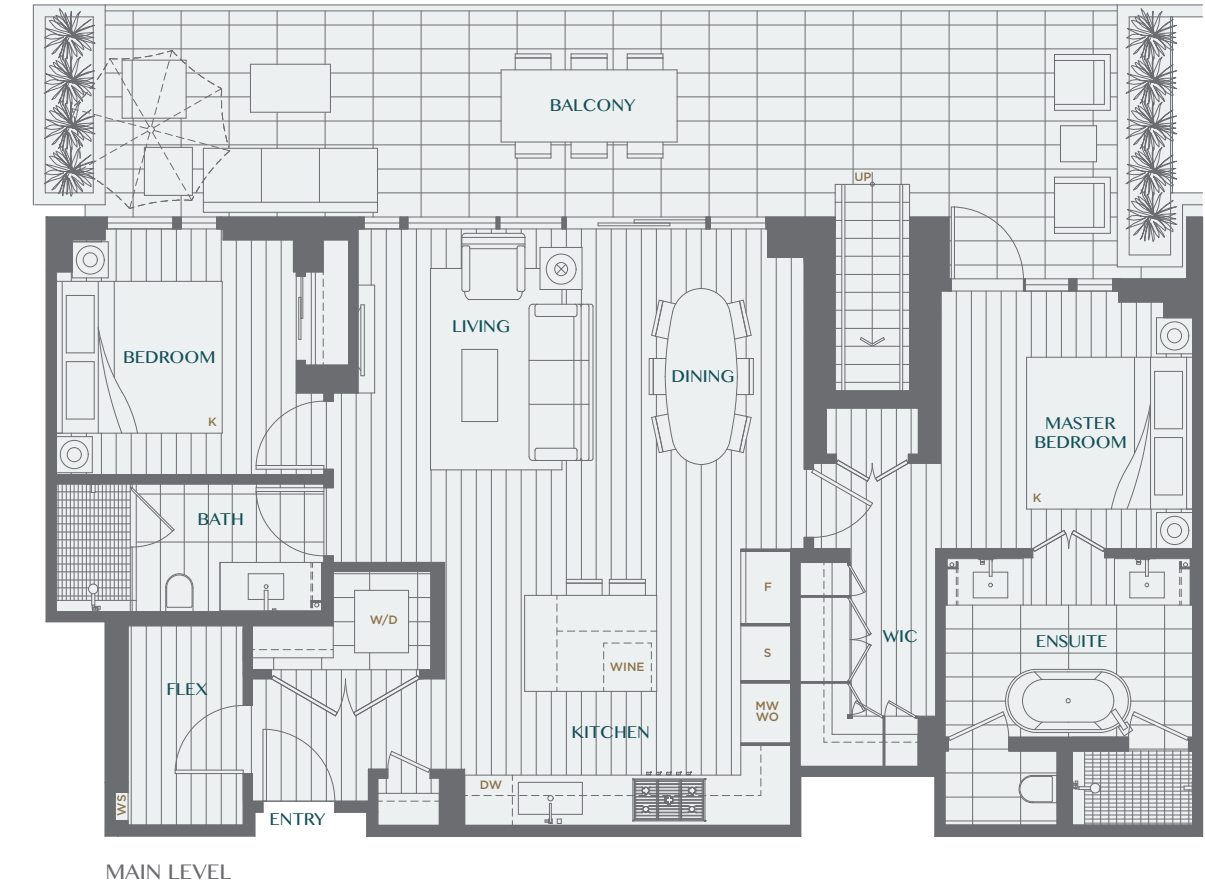

## HOME TYPE PH2A

2 BEDROOM + FLEX + 2 BATH

Interior SF: 1,097

Balcony/Patio SF: 992

Total SF: 2,089

*Legacy embraces modernity at its best. Inspired by world-class design and elegance, these spacious homes offer you peace of mind with modern conveniences.*

## HOME TYPE PH2C

2 BEDROOM + FLEX + 2 BATH

Interior SF: 1,141

Balcony/Patio SF: 1,088

Total SF: 2,229

*Legacy embraces modernity at its best. Inspired by world-class design and elegance, these spacious homes offer you peace of mind with modern conveniences.*

MAIN LEVEL

## HOME TYPE PH2D

2 BEDROOM + FLEX + 2.5 BATH

Interior SF: 1,241

Balcony/Patio SF: 696-755

Total SF: 1,937-1,996

*Legacy embraces modernity at its best. Inspired by world-class design and elegance, these spacious homes offer you peace of mind with modern conveniences.*