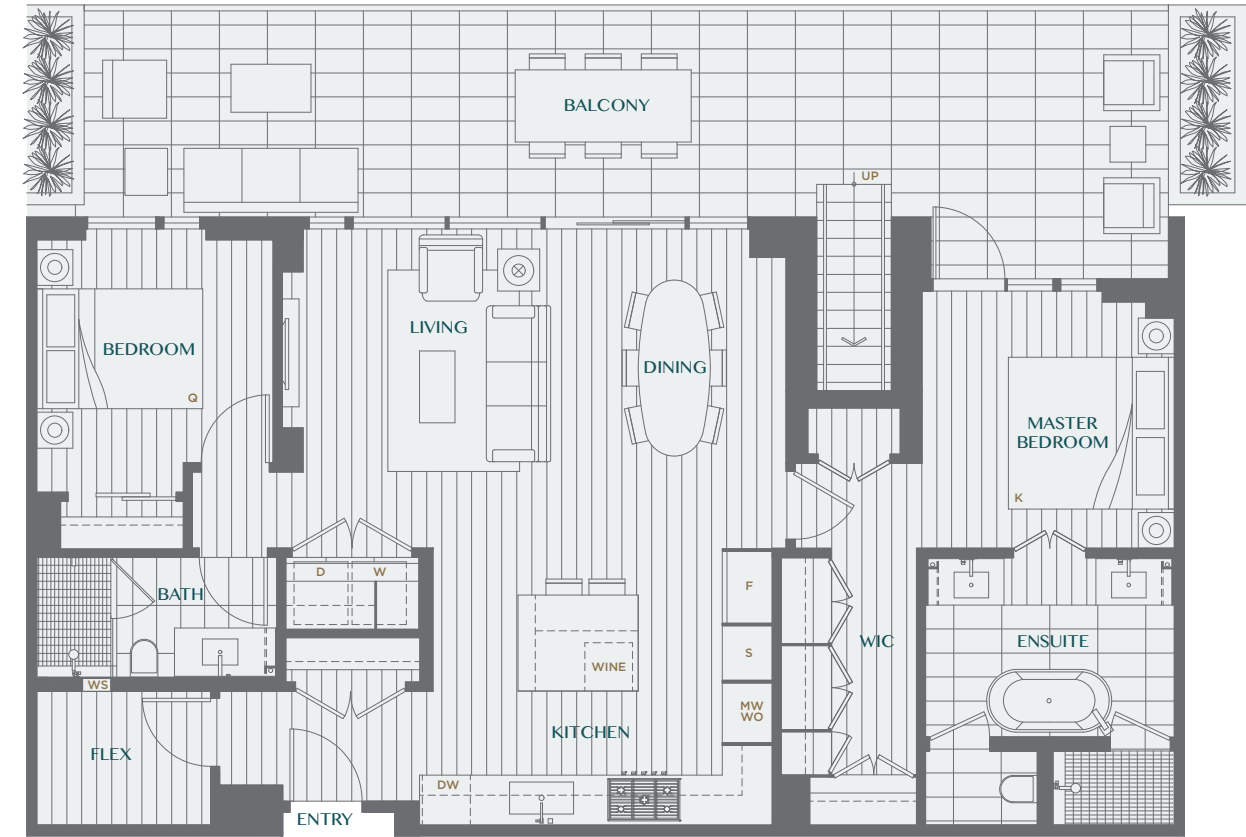

## HOME TYPE PH2A

2 BEDROOM + FLEX + 2 BATH

Interior SF: 1,097

Balcony/Patio SF: 992

Total SF: 2,089

*Legacy embraces modernity at its best. Inspired by world-class design and elegance, these spacious homes offer you peace of mind with modern conveniences.*

## HOME TYPE PH2C

2 BEDROOM + FLEX + 2 BATH

Interior SF: 1,141

Balcony/Patio SF: 1,088

Total SF: 2,229

*Legacy embraces modernity at its best. Inspired by world-class design and elegance, these spacious homes offer you peace of mind with modern conveniences.*

MAIN LEVEL

## HOME TYPE PH2D

2 BEDROOM + FLEX + 2.5 BATH

Interior SF: 1,241

Balcony/Patio SF: 696-755

Total SF: 1,937-1,996

*Legacy embraces modernity at its best. Inspired by world-class design and elegance, these spacious homes offer you peace of mind with modern conveniences.*