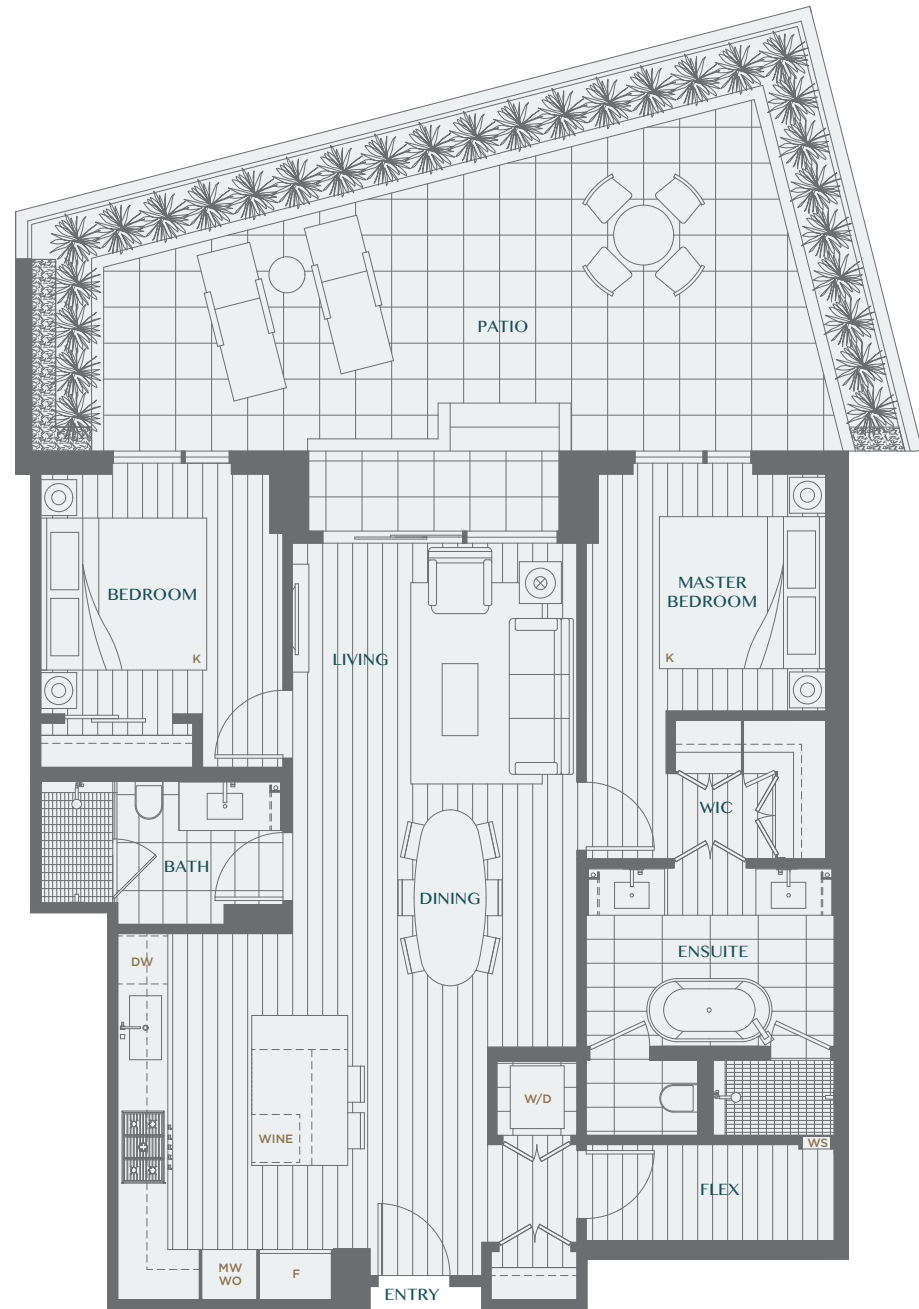

HOME TYPE 2F

**2 BEDROOM + FLEX +
SOLARIUM + 2 BATH**

Interior SF: 1,019

Balcony/Patio SF: 78

Total SF: 1,097

Legacy embraces modernity at its best. Inspired by world-class design and elegance, these spacious homes offer you peace of mind with modern conveniences.

LEVEL 4

HOME TYPE 2H

2 BEDROOM + FLEX + 2 BATH

Interior SF: 1,056

Balcony/Patio SF: 544

Total SF: 1,600

Legacy embraces modernity at its best. Inspired by world-class design and elegance, these spacious homes offer you peace of mind with modern conveniences.

LEVEL 3

HOME TYPE 2I

2 BEDROOM + FLEX + 2 BATH

Interior SF: 1,073

Balcony/Patio SF: 101

Total SF: 1,174

Legacy embraces modernity at its best. Inspired by world-class design and elegance, these spacious homes offer you peace of mind with modern conveniences.

LEVEL 3

HOME TYPE 2J

2 BEDROOM + FLEX + 2 BATH

Interior SF: 1,055

Balcony/Patio SF: 73

Total SF: 1,128

Legacy embraces modernity at its best. Inspired by world-class design and elegance, these spacious homes offer you peace of mind with modern conveniences.