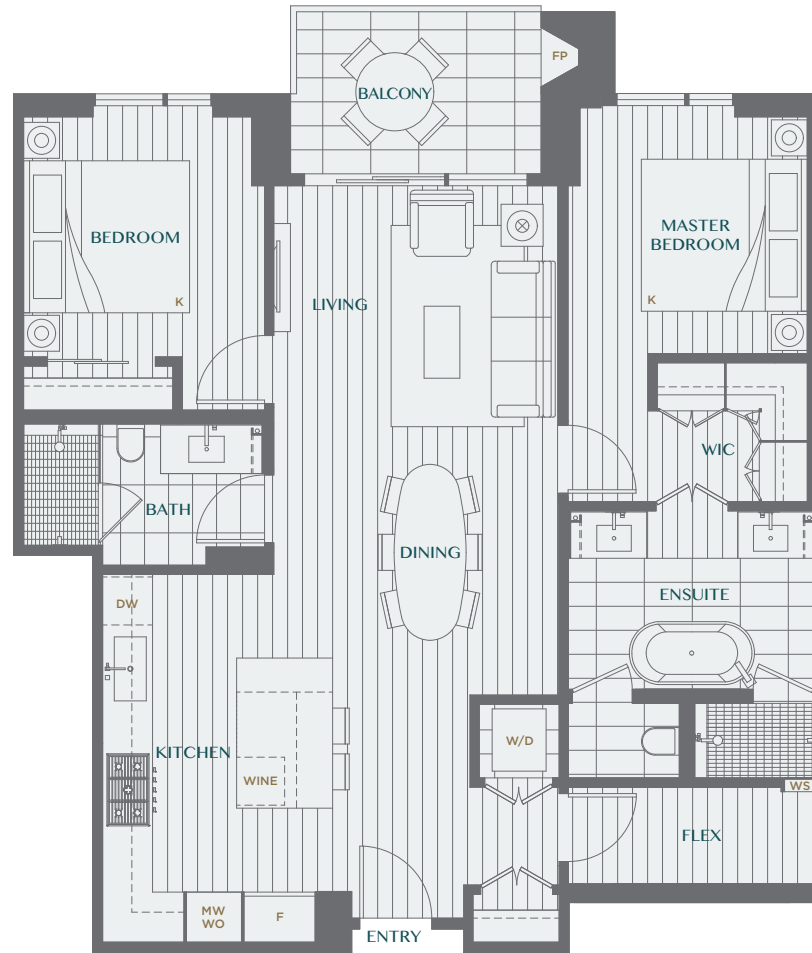

LEVEL 3

HOME TYPE 2I

2 BEDROOM + FLEX + 2 BATH

Interior SF: 1,073

Balcony/Patio SF: 101

Total SF: 1,174

Legacy embraces modernity at its best. Inspired by world-class design and elegance, these spacious homes offer you peace of mind with modern conveniences.

LEVEL 3

HOME TYPE 2J

2 BEDROOM + FLEX + 2 BATH

Interior SF: 1,055

Balcony/Patio SF: 73

Total SF: 1,128

Legacy embraces modernity at its best. Inspired by world-class design and elegance, these spacious homes offer you peace of mind with modern conveniences.

LEVEL 4

HOME TYPE 2K

2 BEDROOM + FLEX + 2 BATH

Interior SF: 1,074

Balcony/Patio SF: 74

Total SF: 1,148

Legacy embraces modernity at its best. Inspired by world-class design and elegance, these spacious homes offer you peace of mind with modern conveniences.

LEVEL 4

LEVEL 3

HOME TYPE 2L

**2 BEDROOM + FLEX +
SOLARIUM + 2 BATH**

Interior SF: 1,081

Balcony/Patio SF: 137

Total SF: 1,218

Legacy embraces modernity at its best. Inspired by world-class design and elegance, these spacious homes offer you peace of mind with modern conveniences.