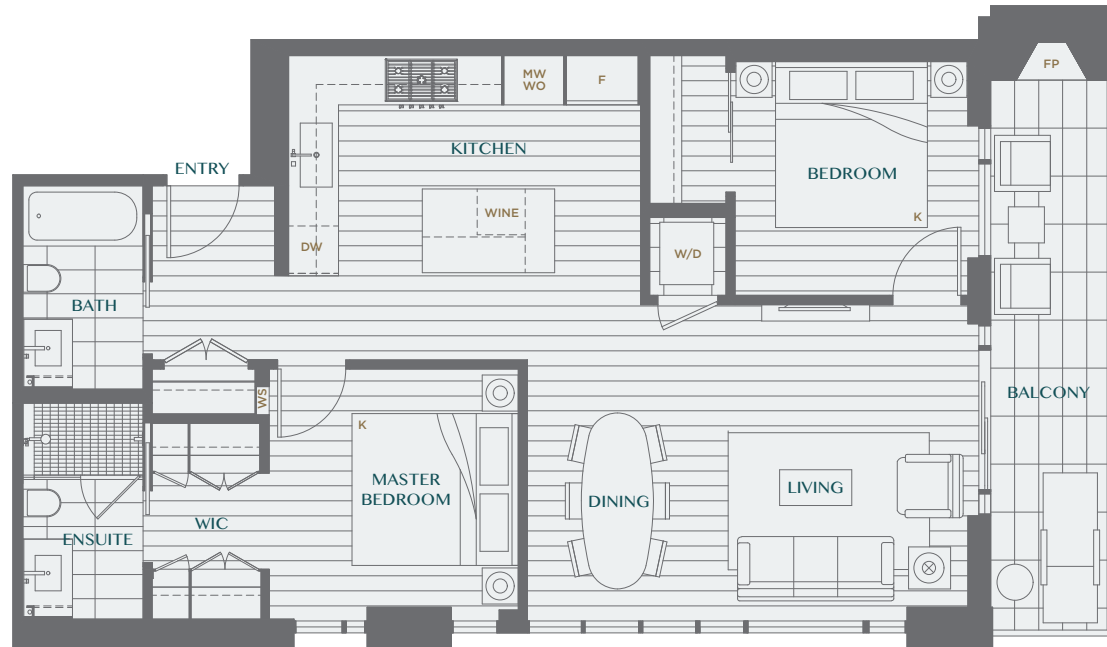

HOME TYPE 2B

2 BEDROOM + 2 BATH

Interior SF: 919

Balcony/Patio SF: 118

Total SF: 1,037

Legacy embraces modernity at its best. Inspired by world-class design and elegance, these spacious homes offer you peace of mind with modern conveniences.

LEVEL 2

HOME TYPE 2C

2 BEDROOM + 2 BATH

Interior SF: 933

Balcony/Patio SF: 62

Total SF: 995

Legacy embraces modernity at its best. Inspired by world-class design and elegance, these spacious homes offer you peace of mind with modern conveniences.

LEVEL 4

LEVEL 3

HOME TYPE 2D

2 BEDROOM + FLEX + 2 BATH

Interior SF: 963

Balcony/Patio SF: 104

Total SF: 1,067

Legacy embraces modernity at its best. Inspired by world-class design and elegance, these spacious homes offer you peace of mind with modern conveniences.

HOME TYPE 2E

2 BEDROOM + FLEX + 2 BATH

Interior SF: 981

Balcony/Patio SF: 104

Total SF: 1,085

Legacy embraces modernity at its best. Inspired by world-class design and elegance, these spacious homes offer you peace of mind with modern conveniences.