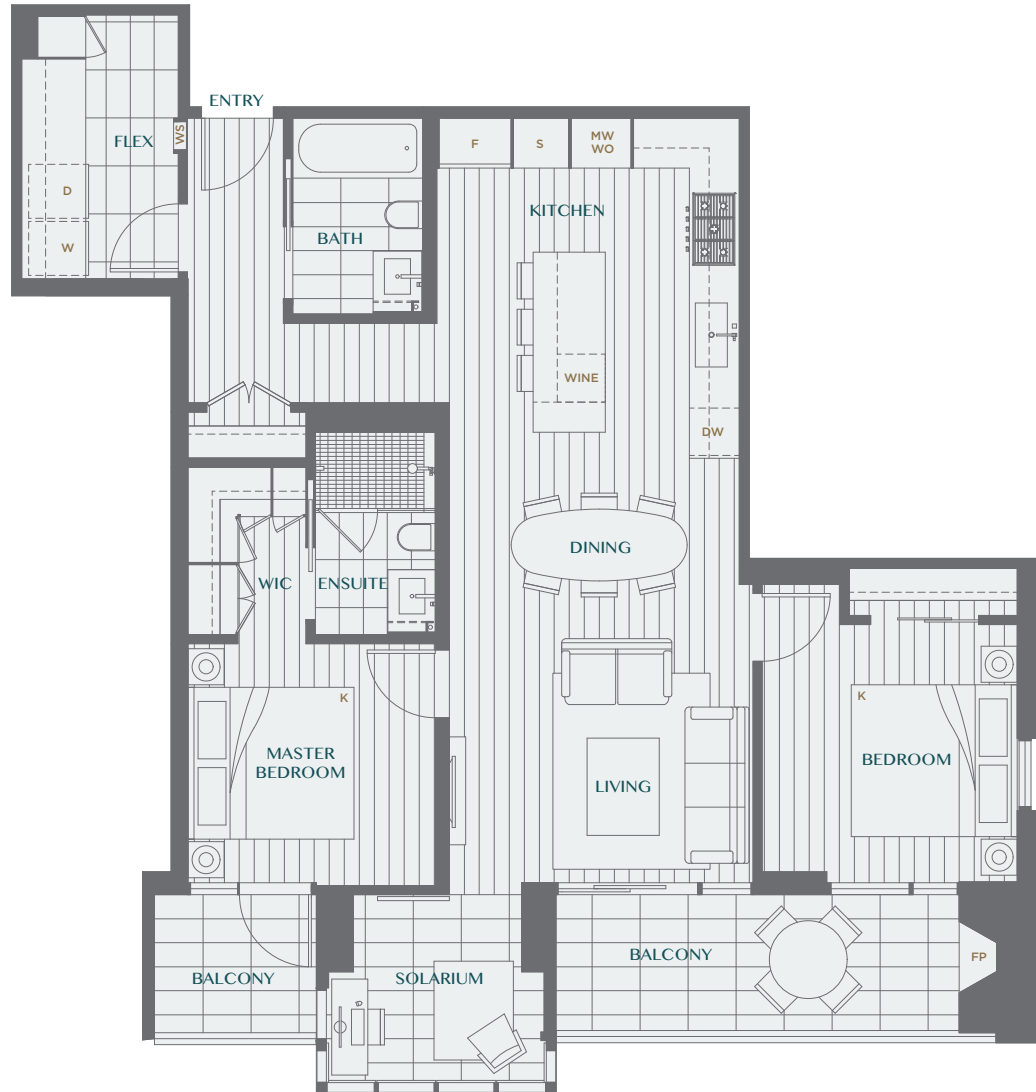

LEVEL 4

HOME TYPE 2K

2 BEDROOM + FLEX + 2 BATH

Interior SF: 1,074

Balcony/Patio SF: 74

Total SF: 1,148

Legacy embraces modernity at its best. Inspired by world-class design and elegance, these spacious homes offer you peace of mind with modern conveniences.

LEVEL 4

LEVEL 3

HOME TYPE 2L

**2 BEDROOM + FLEX +
SOLARIUM + 2 BATH**

Interior SF: 1,081

Balcony/Patio SF: 137

Total SF: 1,218

Legacy embraces modernity at its best. Inspired by world-class design and elegance, these spacious homes offer you peace of mind with modern conveniences.

LEVEL 2

HOME TYPE 2M

2 BEDROOM + FLEX +
SOLARIUM + 2 BATH

Interior SF: 1,110

Balcony/Patio SF: 57

Total SF: 1,167

Legacy embraces modernity at its best. Inspired by world-class design and elegance, these spacious homes offer you peace of mind with modern conveniences.

HOME TYPE 20

2 BEDROOM + FLEX +
SOLARIUM + 2 BATH

Interior SF: 1,109

Balcony/Patio SF: 78

Total SF: 1,187

Legacy embraces modernity at its best. Inspired by world-class design and elegance, these spacious homes offer you peace of mind with modern conveniences.