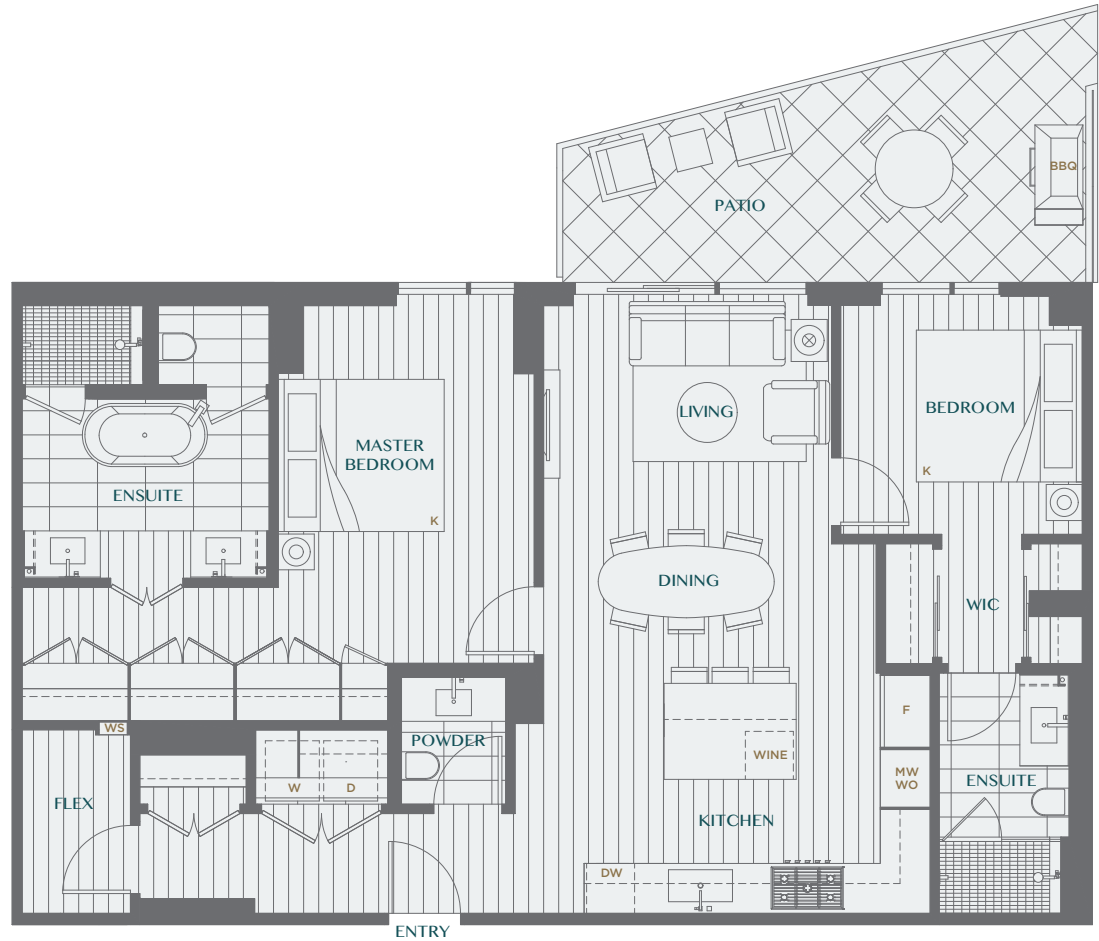

HOME TYPE 20

2 BEDROOM + FLEX +
SOLARIUM + 2 BATH

Interior SF: 1,109

Balcony/Patio SF: 78

Total SF: 1,187

Legacy embraces modernity at its best. Inspired by world-class design and elegance, these spacious homes offer you peace of mind with modern conveniences.

LEVEL 3

HOME TYPE 2P

2 BEDROOM + FLEX + 2.5 BATH

Interior SF: 1,167

Balcony/Patio SF: 185

Total SF: 1,352

Legacy embraces modernity at its best. Inspired by world-class design and elegance, these spacious homes offer you peace of mind with modern conveniences.

HOME TYPE 2Q

**2 BEDROOM + FLEX +
SOLARIUM + 2 BATH**

Interior SF: 1,197

Balcony/Patio SF: 136

Total SF: 1,333

Legacy embraces modernity at its best. Inspired by world-class design and elegance, these spacious homes offer you peace of mind with modern conveniences.

LEVEL 4

LEVEL 3

HOME TYPE 2R

2 BEDROOM + FLEX +
SOLARIUM + 2 BATH

Interior SF: 1,203

Balcony/Patio SF: 144

Total SF: 1,347

Legacy embraces modernity at its best. Inspired by world-class design and elegance, these spacious homes offer you peace of mind with modern conveniences.