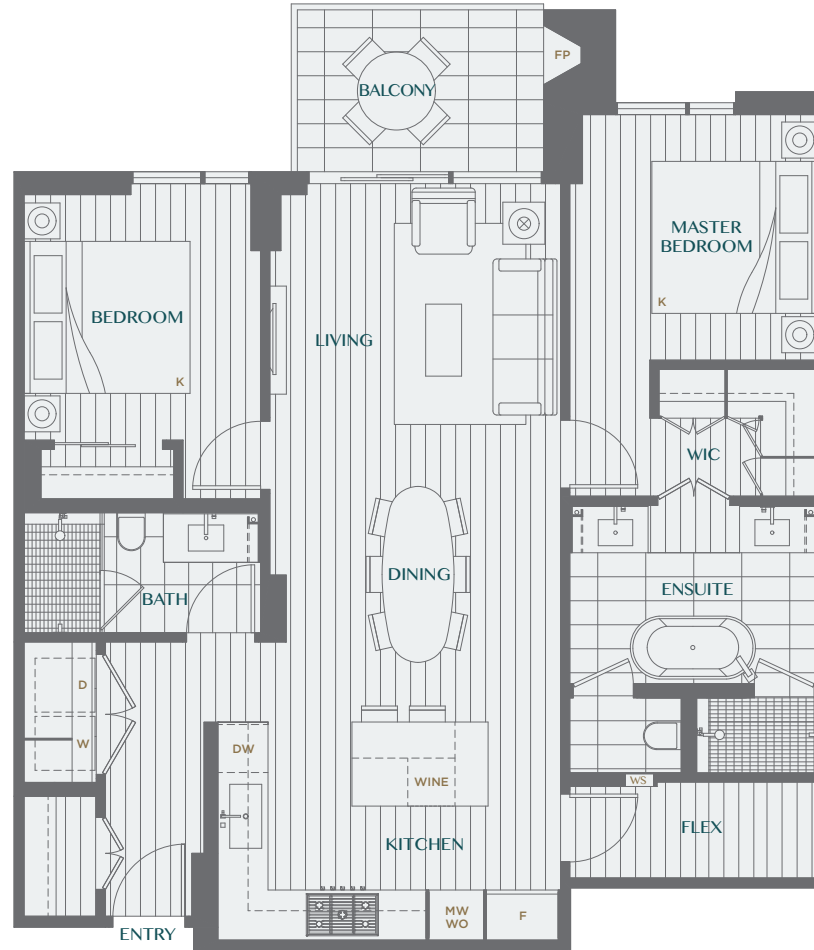

LEVEL 3

HOME TYPE 2J

2 BEDROOM + FLEX + 2 BATH

Interior SF: 1,055

Balcony/Patio SF: 73

Total SF: 1,128

Legacy embraces modernity at its best. Inspired by world-class design and elegance, these spacious homes offer you peace of mind with modern conveniences.

LEVEL 4

HOME TYPE 2K

2 BEDROOM + FLEX + 2 BATH

Interior SF: 1,074

Balcony/Patio SF: 74

Total SF: 1,148

Legacy embraces modernity at its best. Inspired by world-class design and elegance, these spacious homes offer you peace of mind with modern conveniences.

LEVEL 4

LEVEL 3

HOME TYPE 2L

**2 BEDROOM + FLEX +
SOLARIUM + 2 BATH**

Interior SF: 1,081

Balcony/Patio SF: 137

Total SF: 1,218

Legacy embraces modernity at its best. Inspired by world-class design and elegance, these spacious homes offer you peace of mind with modern conveniences.

LEVEL 2

HOME TYPE 2M

2 BEDROOM + FLEX +
SOLARIUM + 2 BATH

Interior SF: 1,110

Balcony/Patio SF: 57

Total SF: 1,167

Legacy embraces modernity at its best. Inspired by world-class design and elegance, these spacious homes offer you peace of mind with modern conveniences.