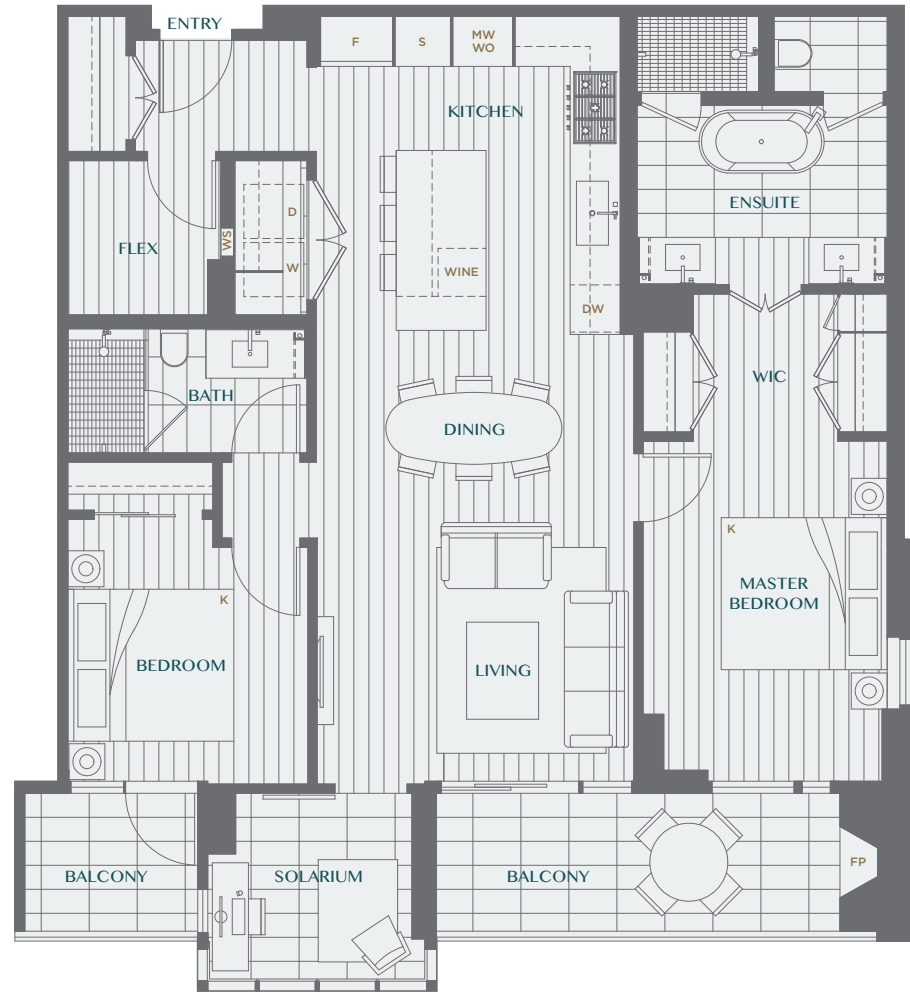

LEVEL 4

LEVEL 3

HOME TYPE 2R

2 BEDROOM + FLEX +
SOLARIUM + 2 BATH

Interior SF: 1,203

Balcony/Patio SF: 144

Total SF: 1,347

Legacy embraces modernity at its best. Inspired by world-class design and elegance, these spacious homes offer you peace of mind with modern conveniences.

LEVEL 4

LEVEL 3

LEGACY
ON DUNBAR

HOME TYPE 3A

3 BEDROOM + FLEX + 3 BATH

Interior SF: 1,296

Balcony/Patio SF: 126

Total SF: 1,422