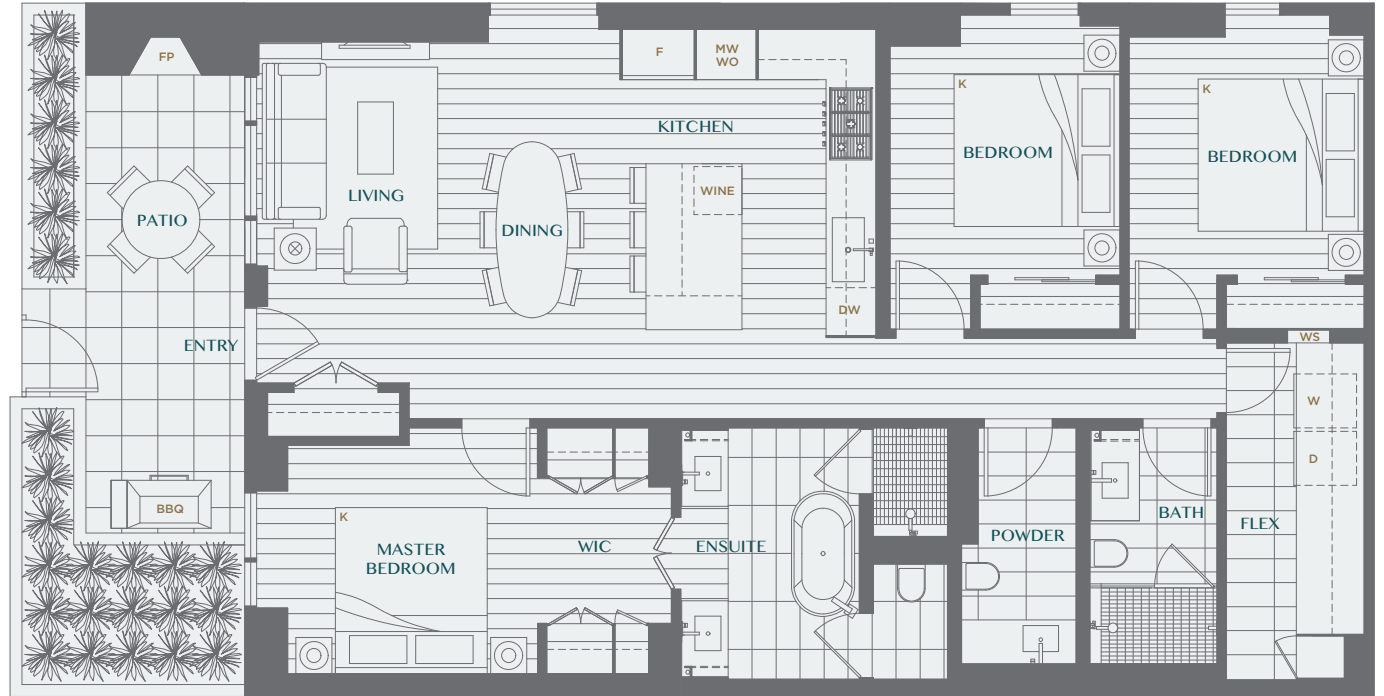

Legacy embraces modernity at its best. Inspired by world-class design and elegance, these spacious homes offer you peace of mind with modern conveniences.

LEVEL 4

LEVEL 3

QL **QUALEX - LANDMARK™**

HOME TYPE TH3A

3 BEDROOM + FLEX + 2.5 BATH

Interior SF: 1,296

Balcony/Patio SF: 263

Total SF: 1,559

Legacy embraces modernity at its best. Inspired by world-class design and elegance, these spacious homes offer you peace of mind with modern conveniences.

LEVEL 1