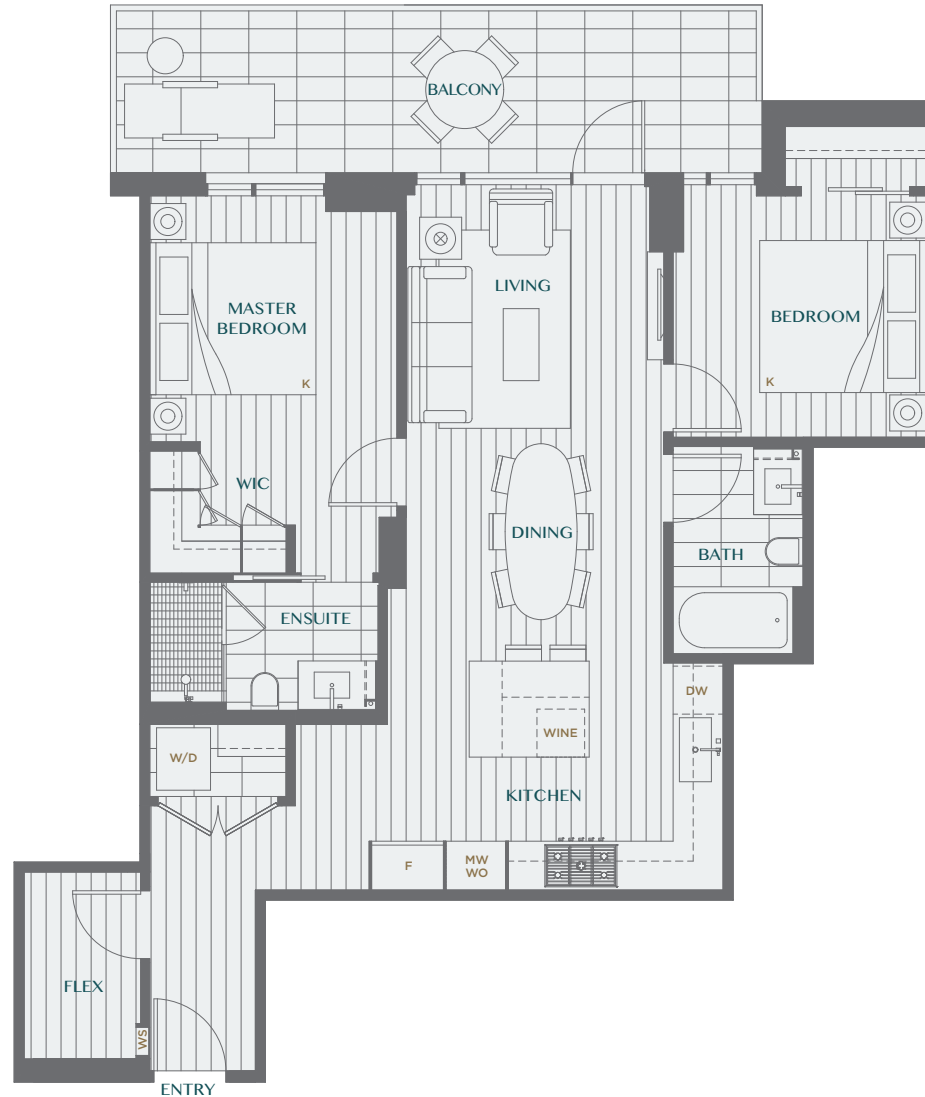

LEVEL 4

LEVEL 3

HOME TYPE 2D

2 BEDROOM + FLEX + 2 BATH

Interior SF: 963

Balcony/Patio SF: 104

Total SF: 1,067

Legacy embraces modernity at its best. Inspired by world-class design and elegance, these spacious homes offer you peace of mind with modern conveniences.

HOME TYPE 2E

2 BEDROOM + FLEX + 2 BATH

Interior SF: 981

Balcony/Patio SF: 104

Total SF: 1,085

Legacy embraces modernity at its best. Inspired by world-class design and elegance, these spacious homes offer you peace of mind with modern conveniences.

HOME TYPE 2F

**2 BEDROOM + FLEX +
SOLARIUM + 2 BATH**

Interior SF: 1,019

Balcony/Patio SF: 78

Total SF: 1,097

Legacy embraces modernity at its best. Inspired by world-class design and elegance, these spacious homes offer you peace of mind with modern conveniences.

LEVEL 4

HOME TYPE 2H

2 BEDROOM + FLEX + 2 BATH

Interior SF: 1,056

Balcony/Patio SF: 544

Total SF: 1,600

Legacy embraces modernity at its best. Inspired by world-class design and elegance, these spacious homes offer you peace of mind with modern conveniences.