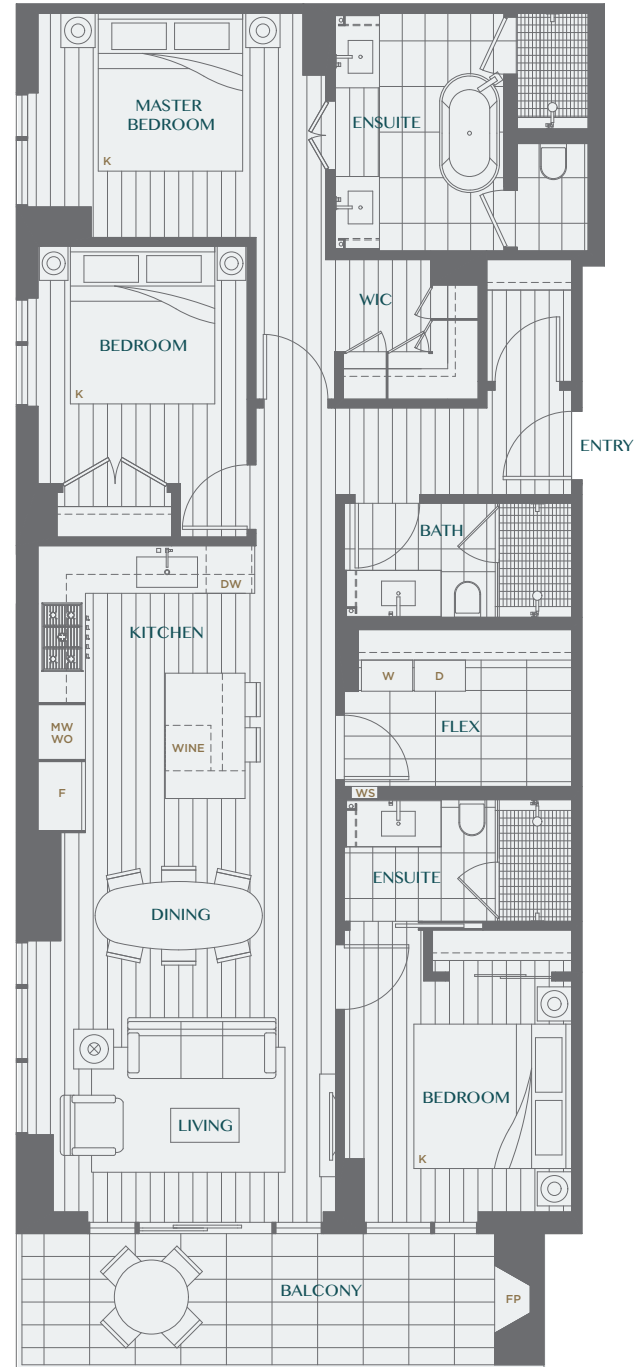

LEGACY
ON DUNBAR

HOME TYPE 3A

3 BEDROOM + FLEX + 3 BATH

Interior SF: 1,296

Balcony/Patio SF: 126

Total SF: 1,422

Legacy embraces modernity at its best. Inspired by world-class design and elegance, these spacious homes offer you peace of mind with modern conveniences.

QL **QUALEX - LANDMARK™**