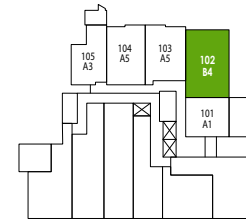

2 BEDROOM + FLEX
 Indoor: 824 - 896 SQ. FT.
 Outdoor: 49 - 127 SQ. FT.

LEVEL 5

LEVEL 4

LEVEL 3

*Optional built-in desk/closet

B4

2 BEDROOM + FLEX
 Indoor: 934 - 935 SQ. FT.
 Outdoor: 75 - 205 SQ. FT.

LEVEL 2

LEVEL 1

B5

2 BEDROOM + FLEX
 Indoor: 883 SQ. FT.
 Outdoor: 97 SQ. FT.

*Optional built-in desk/closet

LEVEL 4

LEVEL 3

B6

2 BEDROOM