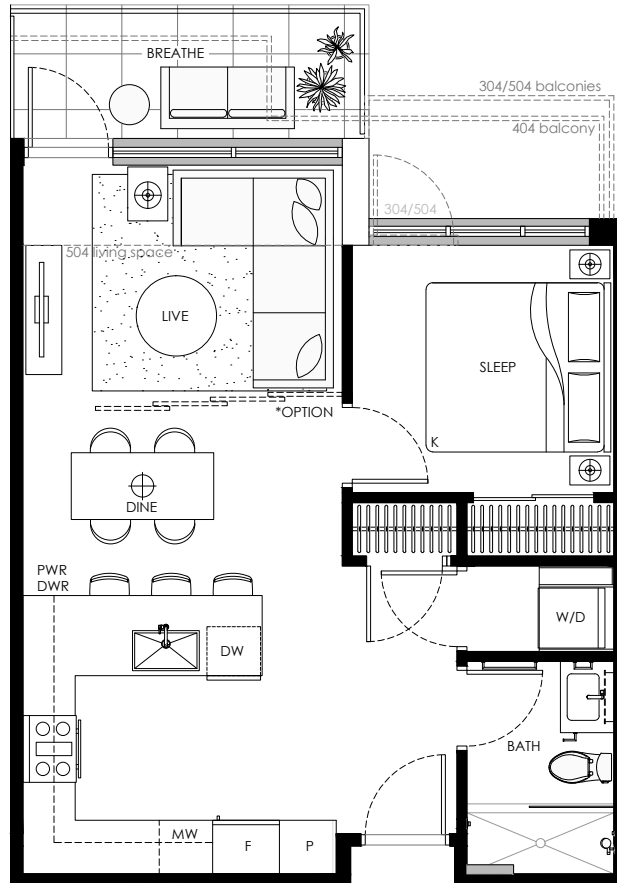

*Optional built-in desk/closet

A2

1 BEDROOM

Indoor: 700 - 714 SQ. FT.
Outdoor: 66 - 260 SQ. FT.

LEVEL 4

LEVEL 3

A3

1 BEDROOM

Indoor: 549 SQ. FT.
Outdoor: 75 SQ. FT.

LEVEL 1

A4

1 BEDROOM

Indoor: 563 - 625 SQ. FT.
Outdoor: 50 - 114 SQ. FT.

LEVEL 5

LEVEL 4

LEVEL 3

A5

1 BEDROOM + FLEX
 Indoor: 695 - 728 SQ. FT.
 Outdoor: 59 - 242 SQ. FT.

LEVEL 2

LEVEL 1

W 49TH AVE

MANITOBA ST

B1

2 BEDROOM + FLEX
 Indoor: 784 SQ. FT.
 Outdoor: 73 SQ. FT.

*Optional built-in desk/closet

LEVEL 5

B2

2 BEDROOM
 Indoor: 782 SQ. FT.
 Outdoor: 253 SQ. FT.

*Optional built-in desk/closet

LEVEL 5

*Optional built-in desk/closet

B3