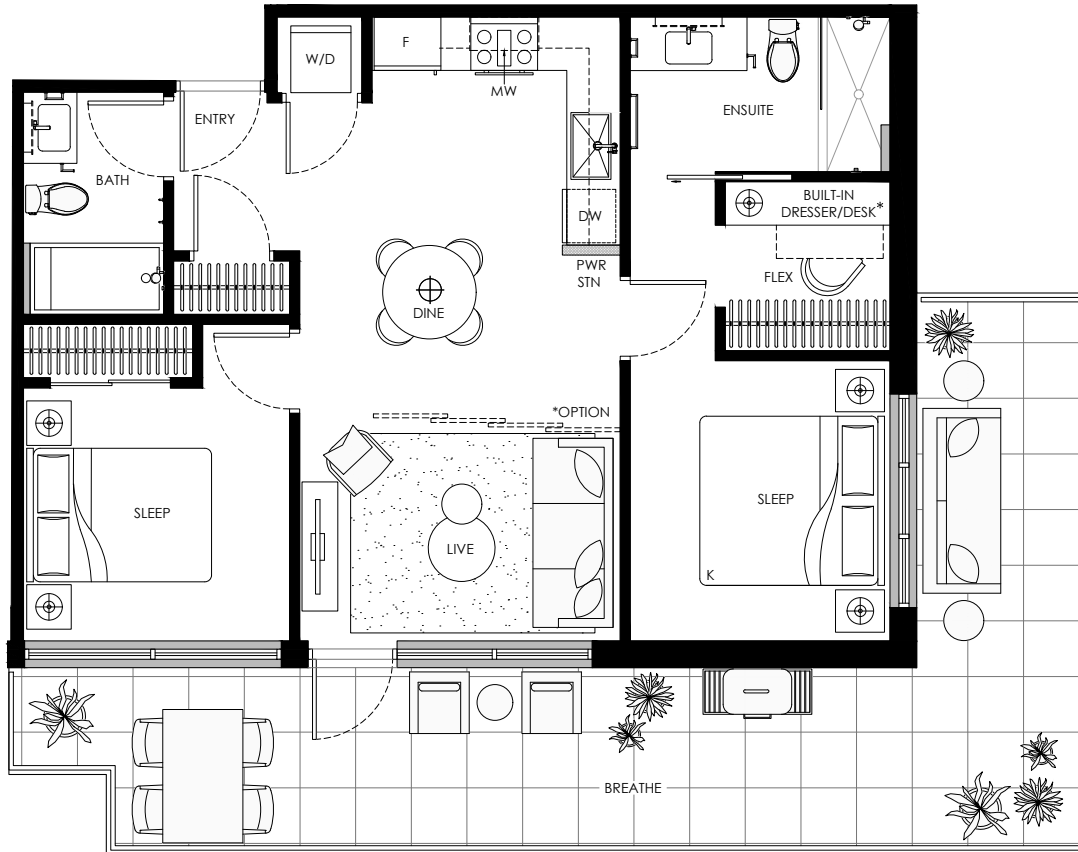

A5

1 BEDROOM + FLEX
 Indoor: 695 - 728 SQ. FT.
 Outdoor: 59 - 242 SQ. FT.

LEVEL 2

LEVEL 1

W 49TH AVE

MANITOBA ST

B1

2 BEDROOM + FLEX
 Indoor: 784 SQ. FT.
 Outdoor: 73 SQ. FT.

*Optional built-in desk/closet

LEVEL 5

B2

2 BEDROOM
 Indoor: 782 SQ. FT.
 Outdoor: 253 SQ. FT.

*Optional built-in desk/closet

LEVEL 5

*Optional built-in desk/closet

B3

2 BEDROOM + FLEX
 Indoor: 824 - 896 SQ. FT.
 Outdoor: 49 - 127 SQ. FT.

LEVEL 5

LEVEL 4

LEVEL 3

*Optional built-in desk/closet

B4

2 BEDROOM + FLEX
 Indoor: 934 - 935 SQ. FT.
 Outdoor: 75 - 205 SQ. FT.

LEVEL 2

LEVEL 1

B5

2 BEDROOM + FLEX
 Indoor: 883 SQ. FT.
 Outdoor: 97 SQ. FT.

*Optional built-in desk/closet

LEVEL 4

LEVEL 3

B6

2 BEDROOM