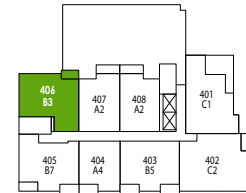

*Optional built-in desk/closet

B3

2 BEDROOM + FLEX
Indoor: 824 - 896 SQ. FT.
Outdoor: 49 - 127 SQ. FT.

LEVEL 4