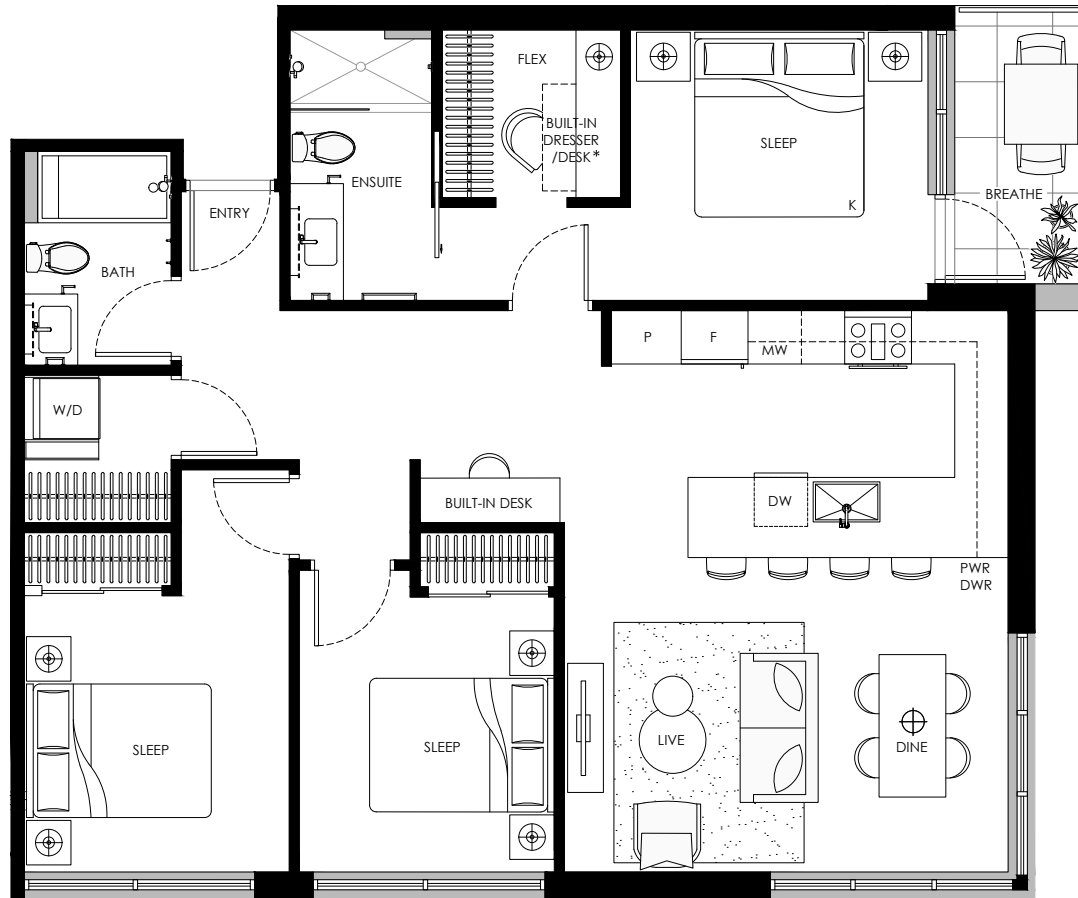

B8

2 BEDROOM + FLEX

Indoor: 865 SQ. FT.
Outdoor: 52 SQ. FT.

*Optional built-in desk/closet

LEVEL 5

*Optional built-in desk/closet

C1 3 BEDROOM + FLEX

Indoor: 1044 - 1074 SQ. FT.
Outdoor: 162 - 228 SQ. FT.

LEVEL 4

LEVEL 3

C2

3 BEDROOM + FLEX
 Indoor: 1142 SQ. FT.
 Outdoor: 53 - 98 SQ. FT.

*Optional built-in desk/closet

LEVEL 4

LEVEL 3