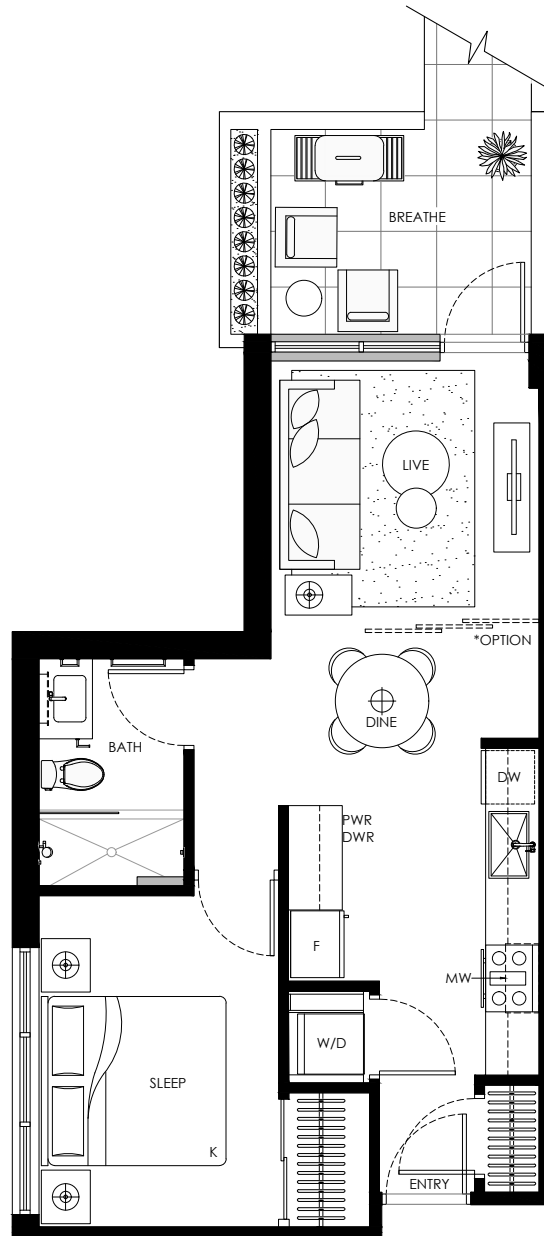

S **STUDIO**
 Indoor: 445 SQ. FT.
 Outdoor: 55 SQ. FT.

A1

1 BEDROOM

Indoor: 537 - 543 SQ. FT.
Outdoor: 64 -169 SQ. FT.

LEVEL 2

LEVEL 1

W 49TH AVE

MANITOBA ST

*Optional built-in desk/closet

A2

1 BEDROOM

Indoor: 700 - 714 SQ. FT.
Outdoor: 66 - 260 SQ. FT.

LEVEL 4

LEVEL 3

A3

1 BEDROOM

Indoor: 549 SQ. FT.
Outdoor: 75 SQ. FT.

LEVEL 1

A4

1 BEDROOM

Indoor: 563 - 625 SQ. FT.
Outdoor: 50 - 114 SQ. FT.

LEVEL 5

LEVEL 4

LEVEL 3

A5

1 BEDROOM + FLEX
 Indoor: 695 - 728 SQ. FT.
 Outdoor: 59 - 242 SQ. FT.

LEVEL 2

LEVEL 1

W 49TH AVE

MANITOBA ST

B1

2 BEDROOM + FLEX
 Indoor: 784 SQ. FT.
 Outdoor: 73 SQ. FT.