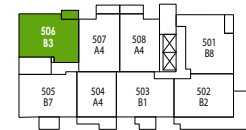

A5

1 BEDROOM + FLEX
 Indoor: 695 - 728 SQ. FT.
 Outdoor: 59 - 242 SQ. FT.

LEVEL 2

LEVEL 1

W 49TH AVE

MANITOBA ST

B1

2 BEDROOM + FLEX
 Indoor: 784 SQ. FT.
 Outdoor: 73 SQ. FT.

*Optional built-in desk/closet

LEVEL 5

B2

2 BEDROOM
 Indoor: 782 SQ. FT.
 Outdoor: 253 SQ. FT.

*Optional built-in desk/closet

LEVEL 5

*Optional built-in desk/closet

B3

2 BEDROOM + FLEX
 Indoor: 824 - 896 SQ. FT.
 Outdoor: 49 - 127 SQ. FT.

LEVEL 5

LEVEL 4

LEVEL 3

*Optional built-in desk/closet

B4

2 BEDROOM + FLEX
 Indoor: 934 - 935 SQ. FT.
 Outdoor: 75 - 205 SQ. FT.

LEVEL 2