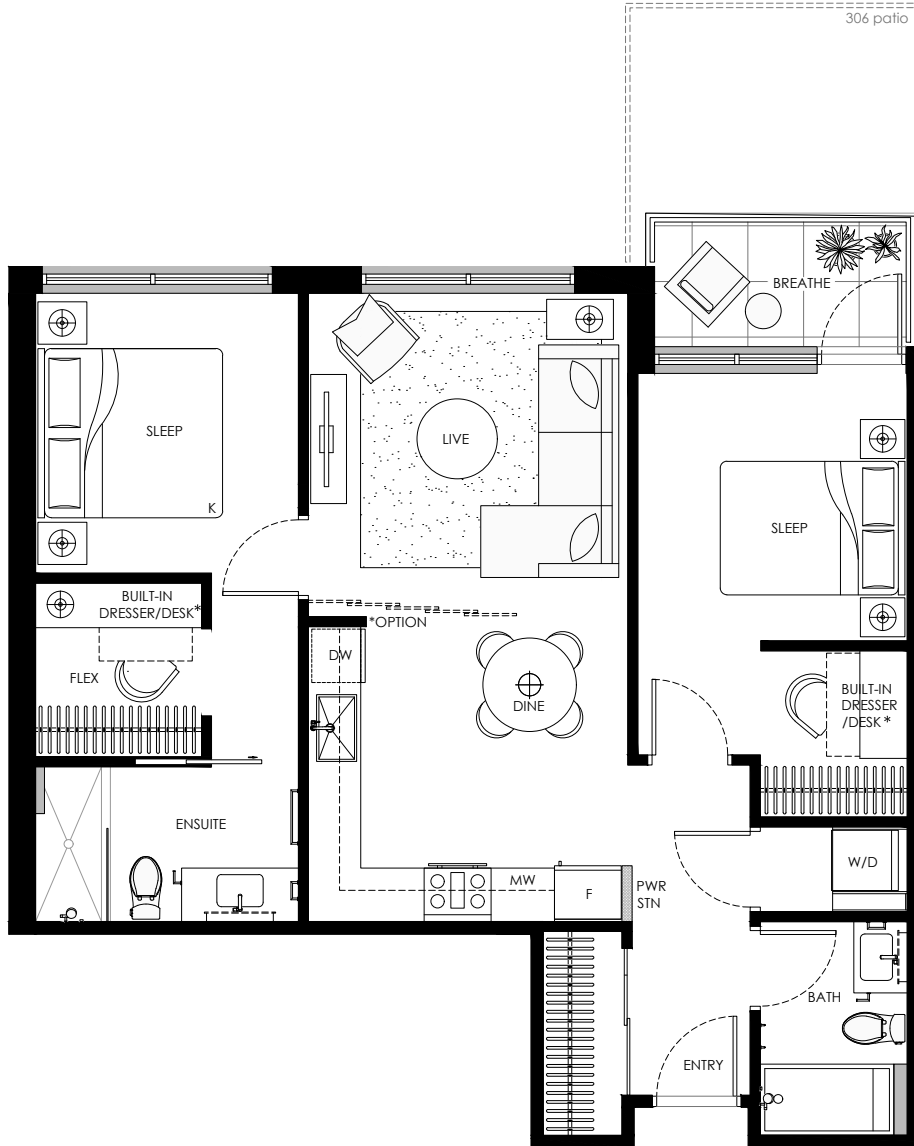

A5

1 BEDROOM + FLEX
 Indoor: 695 - 728 SQ. FT.
 Outdoor: 59 - 242 SQ. FT.

LEVEL 2

LEVEL 1

W 49TH AVE

MANITOBA ST

B1

2 BEDROOM + FLEX
 Indoor: 784 SQ. FT.
 Outdoor: 73 SQ. FT.

*Optional built-in desk/closet

LEVEL 5

B2

2 BEDROOM
 Indoor: 782 SQ. FT.
 Outdoor: 253 SQ. FT.

*Optional built-in desk/closet

LEVEL 5

*Optional built-in desk/closet

B3

2 BEDROOM + FLEX
 Indoor: 824 - 896 SQ. FT.
 Outdoor: 49 - 127 SQ. FT.

LEVEL 5

LEVEL 4

LEVEL 3

*Optional built-in desk/closet

B4

2 BEDROOM + FLEX
 Indoor: 934 - 935 SQ. FT.
 Outdoor: 75 - 205 SQ. FT.

LEVEL 2

LEVEL 1

B5

2 BEDROOM + FLEX
 Indoor: 883 SQ. FT.
 Outdoor: 97 SQ. FT.

*Optional built-in desk/closet

LEVEL 4

LEVEL 3

B6

2 BEDROOM