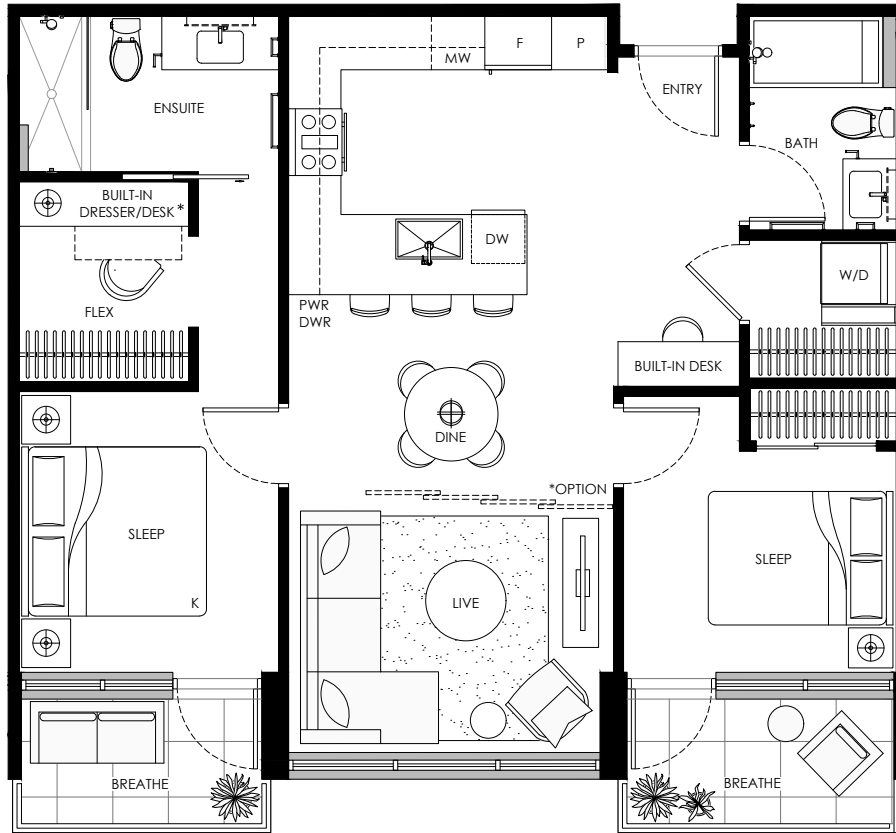

*Optional built-in desk/closet

LEVEL 5

B2

2 BEDROOM
 Indoor: 782 SQ. FT.
 Outdoor: 253 SQ. FT.

*Optional built-in desk/closet

LEVEL 5

*Optional built-in desk/closet

B3

2 BEDROOM + FLEX
 Indoor: 824 - 896 SQ. FT.
 Outdoor: 49 - 127 SQ. FT.

LEVEL 5

LEVEL 4

LEVEL 3

*Optional built-in desk/closet

B4

2 BEDROOM + FLEX
 Indoor: 934 - 935 SQ. FT.
 Outdoor: 75 - 205 SQ. FT.

LEVEL 2

LEVEL 1

B5

2 BEDROOM + FLEX
 Indoor: 883 SQ. FT.
 Outdoor: 97 SQ. FT.

*Optional built-in desk/closet

LEVEL 4

LEVEL 3

B6

2 BEDROOM

Indoor: 874 SQ. FT.
Outdoor: 55 SQ. FT.

LEVEL 2

B7

2 BEDROOM + FLEX
 Indoor: 791 - 886 SQ. FT.
 Outdoor: 80 - 102 SQ. FT.

*Optional built-in desk/closet

LEVEL 5

LEVEL 4

LEVEL 3