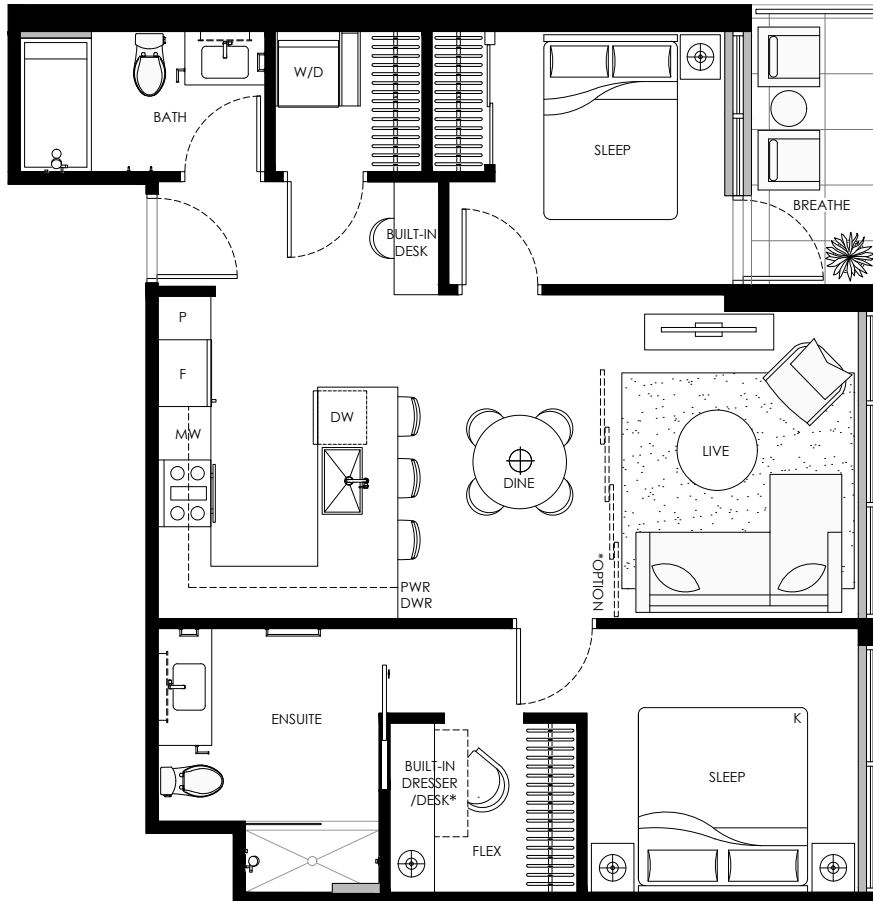

LEVEL 1

B5

2 BEDROOM + FLEX
 Indoor: 883 SQ. FT.
 Outdoor: 97 SQ. FT.

*Optional built-in desk/closet

LEVEL 4

LEVEL 3

B6

2 BEDROOM

Indoor: 874 SQ. FT.
Outdoor: 55 SQ. FT.

LEVEL 2

B7

2 BEDROOM + FLEX
 Indoor: 791 - 886 SQ. FT.
 Outdoor: 80 - 102 SQ. FT.

*Optional built-in desk/closet

LEVEL 5

LEVEL 4

LEVEL 3

B8

2 BEDROOM + FLEX

Indoor: 865 SQ. FT.
Outdoor: 52 SQ. FT.

*Optional built-in desk/closet

LEVEL 5

*Optional built-in desk/closet

C1 3 BEDROOM + FLEX

Indoor: 1044 - 1074 SQ. FT.
Outdoor: 162 - 228 SQ. FT.

LEVEL 4

LEVEL 3

C2

3 BEDROOM + FLEX
 Indoor: 1142 SQ. FT.
 Outdoor: 53 - 98 SQ. FT.

*Optional built-in desk/closet

LEVEL 4

LEVEL 3