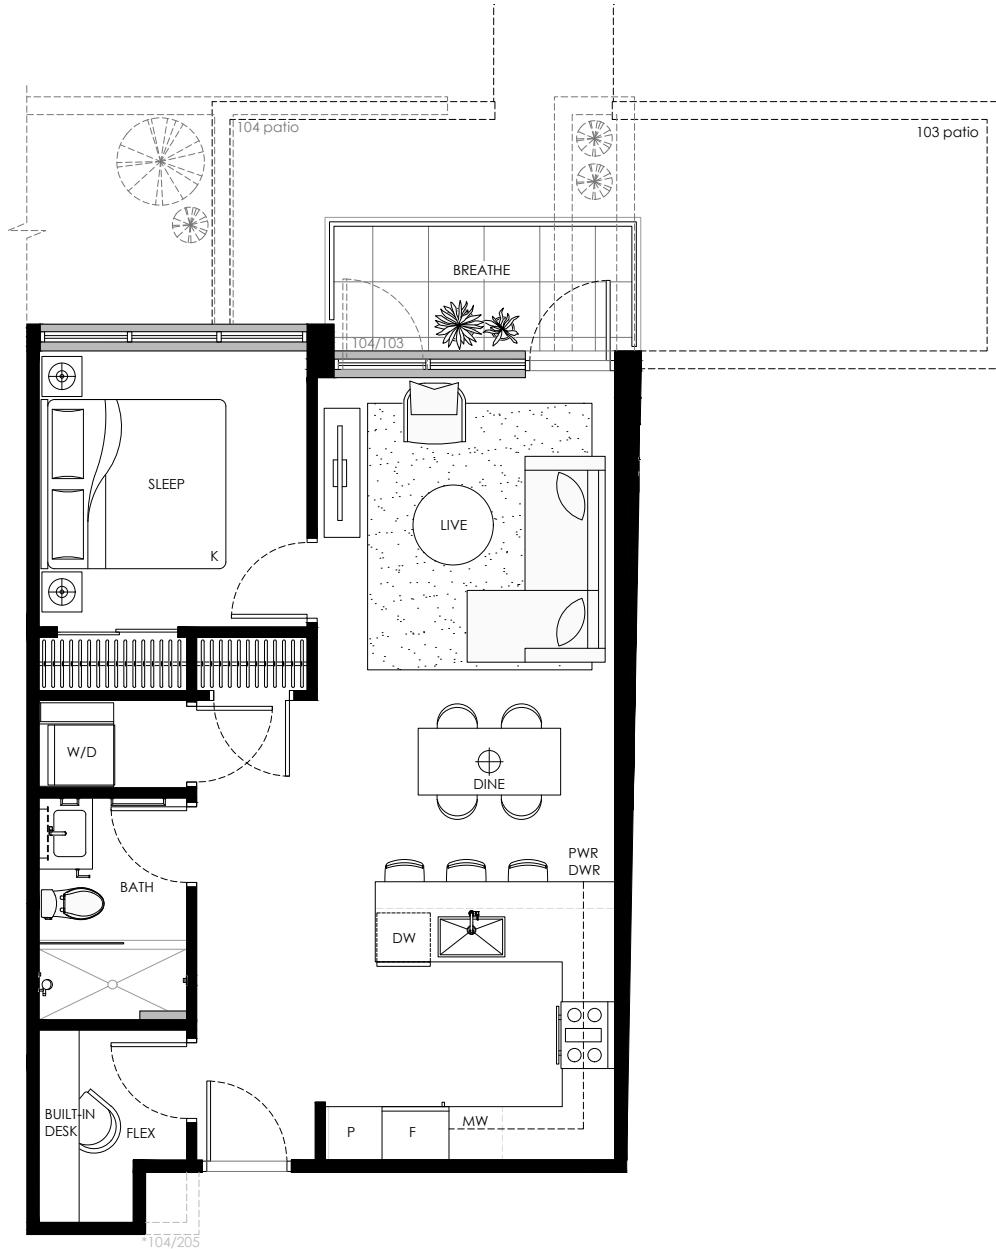

*Optional built-in desk/closet

A2

1 BEDROOM

Indoor: 700 - 714 SQ. FT.
Outdoor: 66 - 260 SQ. FT.

LEVEL 4

LEVEL 3

A3

1 BEDROOM

Indoor: 549 SQ. FT.
Outdoor: 75 SQ. FT.

LEVEL 1

A4

1 BEDROOM

Indoor: 563 - 625 SQ. FT.
Outdoor: 50 - 114 SQ. FT.

LEVEL 5

LEVEL 4

LEVEL 3

A5

1 BEDROOM + FLEX
 Indoor: 695 - 728 SQ. FT.
 Outdoor: 59 - 242 SQ. FT.

LEVEL 2

LEVEL 1

W 49TH AVE

MANITOBA ST

B1

2 BEDROOM + FLEX
 Indoor: 784 SQ. FT.
 Outdoor: 73 SQ. FT.

*Optional built-in desk/closet

LEVEL 5

B2

2 BEDROOM
 Indoor: 782 SQ. FT.
 Outdoor: 253 SQ. FT.

*Optional built-in desk/closet

LEVEL 5

*Optional built-in desk/closet

B3