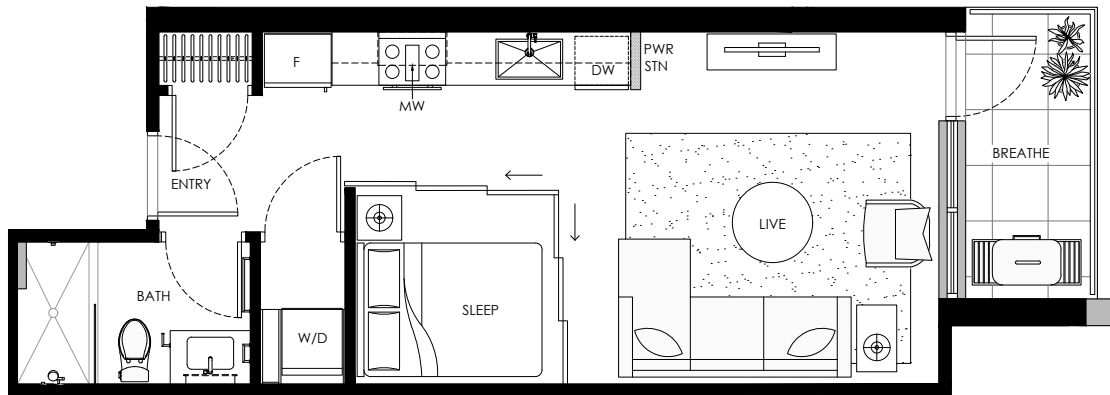

S **STUDIO**
 Indoor: 445 SQ. FT.
 Outdoor: 55 SQ. FT.

A1

1 BEDROOM

Indoor: 537 - 543 SQ. FT.
Outdoor: 64 -169 SQ. FT.

LEVEL 2

LEVEL 1

W 49TH AVE

MANITOBA ST

*Optional built-in desk/closet

A2

1 BEDROOM

Indoor: 700 - 714 SQ. FT.
Outdoor: 66 - 260 SQ. FT.

LEVEL 4

LEVEL 3

A3

1 BEDROOM

Indoor: 549 SQ. FT.
Outdoor: 75 SQ. FT.

LEVEL 1

A4

1 BEDROOM

Indoor: 563 - 625 SQ. FT.
Outdoor: 50 - 114 SQ. FT.

LEVEL 5

LEVEL 4

LEVEL 3