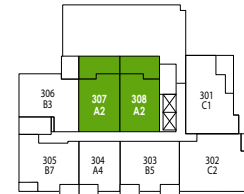

S **STUDIO**
 Indoor: 445 SQ. FT.
 Outdoor: 55 SQ. FT.

A1

1 BEDROOM

Indoor: 537 - 543 SQ. FT.
Outdoor: 64 -169 SQ. FT.

LEVEL 2

LEVEL 1

W 49TH AVE

MANITOBA ST

*Optional built-in desk/closet

A2

1 BEDROOM

Indoor: 700 - 714 SQ. FT.
Outdoor: 66 - 260 SQ. FT.

LEVEL 4

LEVEL 3

A3

1 BEDROOM

Indoor: 549 SQ. FT.
Outdoor: 75 SQ. FT.

LEVEL 1

A4

1 BEDROOM

Indoor: 563 - 625 SQ. FT.
Outdoor: 50 - 114 SQ. FT.

LEVEL 5

LEVEL 4

LEVEL 3

A5

1 BEDROOM + FLEX
 Indoor: 695 - 728 SQ. FT.
 Outdoor: 59 - 242 SQ. FT.

LEVEL 2

LEVEL 1

W 49TH AVE

MANITOBA ST

B1

2 BEDROOM + FLEX
 Indoor: 784 SQ. FT.
 Outdoor: 73 SQ. FT.