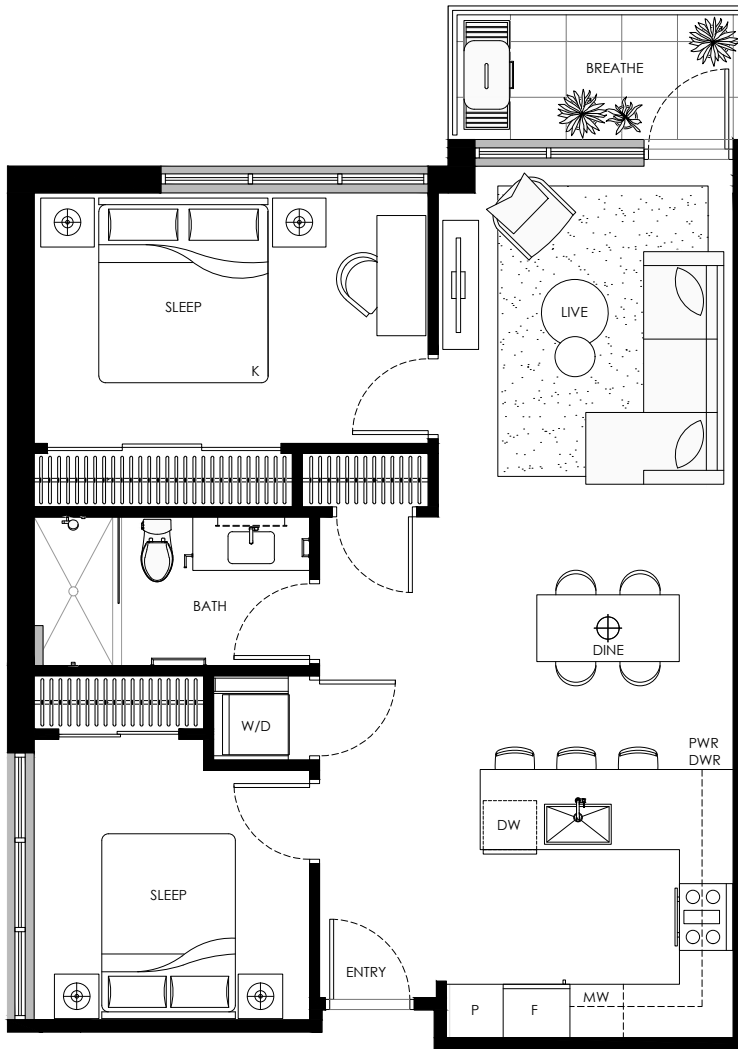

2 BEDROOM + FLEX
 Indoor: 824 - 896 SQ. FT.
 Outdoor: 49 - 127 SQ. FT.

LEVEL 5

LEVEL 4

LEVEL 3

*Optional built-in desk/closet

B4

2 BEDROOM + FLEX
 Indoor: 934 - 935 SQ. FT.
 Outdoor: 75 - 205 SQ. FT.

LEVEL 2

LEVEL 1

B5

2 BEDROOM + FLEX
 Indoor: 883 SQ. FT.
 Outdoor: 97 SQ. FT.

*Optional built-in desk/closet

LEVEL 4

LEVEL 3

B6

2 BEDROOM

Indoor: 874 SQ. FT.
Outdoor: 55 SQ. FT.

LEVEL 2

B7

2 BEDROOM + FLEX
 Indoor: 791 - 886 SQ. FT.
 Outdoor: 80 - 102 SQ. FT.

*Optional built-in desk/closet

LEVEL 5

LEVEL 4

LEVEL 3