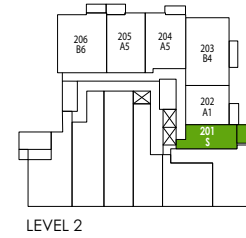

S **STUDIO**
 Indoor: 445 SQ. FT.
 Outdoor: 55 SQ. FT.

A1

1 BEDROOM

Indoor: 537 - 543 SQ. FT.
Outdoor: 64 -169 SQ. FT.

LEVEL 2

LEVEL 1

W 49TH AVE

MANITOBA ST

*Optional built-in desk/closet

A2

1 BEDROOM

Indoor: 700 - 714 SQ. FT.
Outdoor: 66 - 260 SQ. FT.

LEVEL 4

LEVEL 3

A3

1 BEDROOM