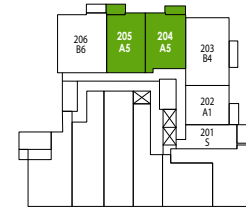

Indoor: 549 SQ. FT.
Outdoor: 75 SQ. FT.

LEVEL 1

A4

1 BEDROOM

Indoor: 563 - 625 SQ. FT.
Outdoor: 50 - 114 SQ. FT.

LEVEL 5

LEVEL 4

LEVEL 3

A5

1 BEDROOM + FLEX
 Indoor: 695 - 728 SQ. FT.
 Outdoor: 59 - 242 SQ. FT.

LEVEL 2

LEVEL 1

W 49TH AVE

MANITOBA ST

B1

2 BEDROOM + FLEX
 Indoor: 784 SQ. FT.
 Outdoor: 73 SQ. FT.