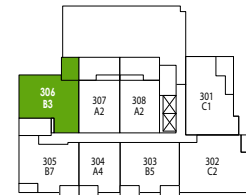

*Optional built-in desk/closet

B3

2 BEDROOM + FLEX
Indoor: 824 - 896 SQ. FT.
Outdoor: 49 - 127 SQ. FT.

LEVEL 3