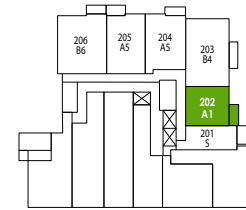

S **STUDIO**
 Indoor: 445 SQ. FT.
 Outdoor: 55 SQ. FT.

A1

1 BEDROOM

Indoor: 537 - 543 SQ. FT.
Outdoor: 64 -169 SQ. FT.

LEVEL 2

LEVEL 1

W 49TH AVE

MANITOBA ST

*Optional built-in desk/closet

A2

1 BEDROOM

Indoor: 700 - 714 SQ. FT.
Outdoor: 66 - 260 SQ. FT.

LEVEL 4

LEVEL 3

A3

1 BEDROOM