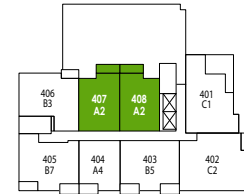

S **STUDIO**
 Indoor: 445 SQ. FT.
 Outdoor: 55 SQ. FT.

A1

1 BEDROOM

Indoor: 537 - 543 SQ. FT.
Outdoor: 64 -169 SQ. FT.

LEVEL 2

LEVEL 1

W 49TH AVE

MANITOBA ST

*Optional built-in desk/closet

A2

1 BEDROOM

Indoor: 700 - 714 SQ. FT.
Outdoor: 66 - 260 SQ. FT.

LEVEL 4

LEVEL 3

A3

1 BEDROOM

Indoor: 549 SQ. FT.
Outdoor: 75 SQ. FT.

LEVEL 1

A4

1 BEDROOM

Indoor: 563 - 625 SQ. FT.
Outdoor: 50 - 114 SQ. FT.

LEVEL 5

LEVEL 4

LEVEL 3

A5

1 BEDROOM + FLEX
 Indoor: 695 - 728 SQ. FT.
 Outdoor: 59 - 242 SQ. FT.

LEVEL 2

LEVEL 1

W 49TH AVE

MANITOBA ST

B1

2 BEDROOM + FLEX
 Indoor: 784 SQ. FT.
 Outdoor: 73 SQ. FT.