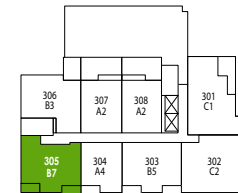

Indoor: 874 SQ. FT.
Outdoor: 55 SQ. FT.

LEVEL 2

B7

2 BEDROOM + FLEX
 Indoor: 791 - 886 SQ. FT.
 Outdoor: 80 - 102 SQ. FT.

*Optional built-in desk/closet

LEVEL 5

LEVEL 4

LEVEL 3