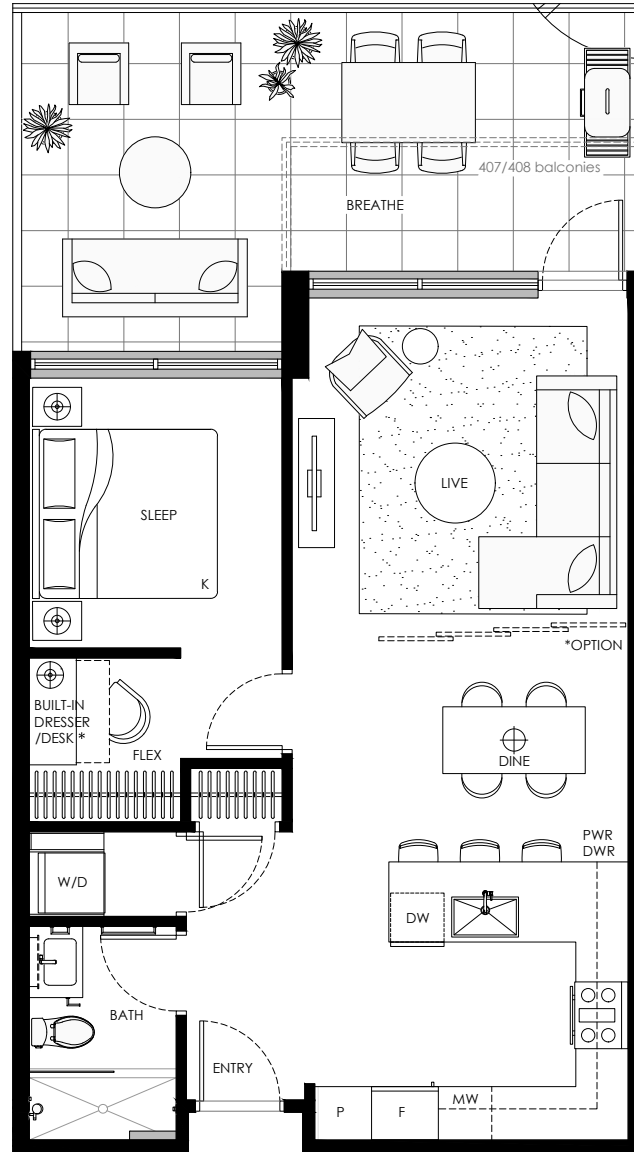

S **STUDIO**
 Indoor: 445 SQ. FT.
 Outdoor: 55 SQ. FT.

A1

1 BEDROOM

Indoor: 537 - 543 SQ. FT.
Outdoor: 64 -169 SQ. FT.

LEVEL 2

LEVEL 1

W 49TH AVE

MANITOBA ST

*Optional built-in desk/closet

A2

1 BEDROOM

Indoor: 700 - 714 SQ. FT.
Outdoor: 66 - 260 SQ. FT.

LEVEL 4

LEVEL 3

A3

1 BEDROOM

Indoor: 549 SQ. FT.
Outdoor: 75 SQ. FT.

LEVEL 1

A4

1 BEDROOM

Indoor: 563 - 625 SQ. FT.
Outdoor: 50 - 114 SQ. FT.

LEVEL 5

LEVEL 4

LEVEL 3