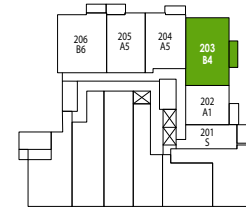

2 BEDROOM + FLEX
 Indoor: 824 - 896 SQ. FT.
 Outdoor: 49 - 127 SQ. FT.

LEVEL 5

LEVEL 4

LEVEL 3

*Optional built-in desk/closet

B4

2 BEDROOM + FLEX
 Indoor: 934 - 935 SQ. FT.
 Outdoor: 75 - 205 SQ. FT.

LEVEL 2