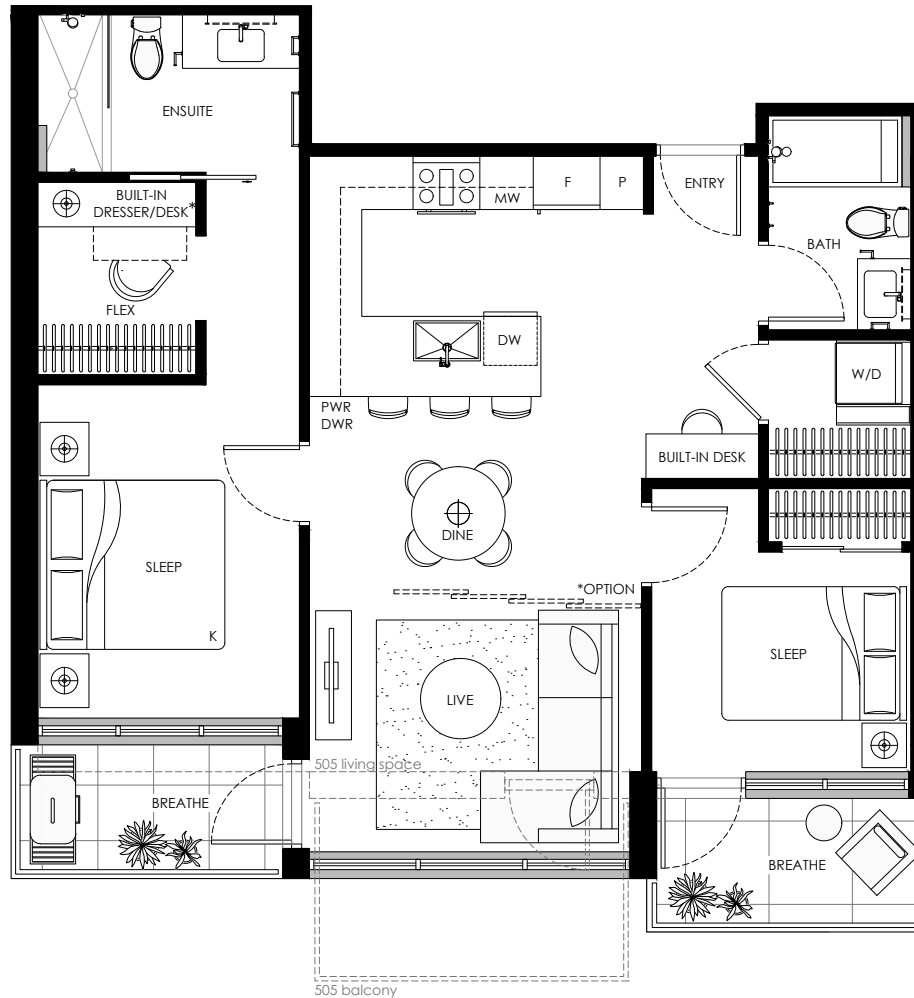

LEVEL 1

B5

2 BEDROOM + FLEX
 Indoor: 883 SQ. FT.
 Outdoor: 97 SQ. FT.

*Optional built-in desk/closet

LEVEL 4

LEVEL 3

B6

2 BEDROOM

Indoor: 874 SQ. FT.
Outdoor: 55 SQ. FT.

LEVEL 2

B7

2 BEDROOM + FLEX
 Indoor: 791 - 886 SQ. FT.
 Outdoor: 80 - 102 SQ. FT.

*Optional built-in desk/closet

LEVEL 5

LEVEL 4

LEVEL 3

B8

2 BEDROOM + FLEX

Indoor: 865 SQ. FT.
Outdoor: 52 SQ. FT.

*Optional built-in desk/closet

LEVEL 5

*Optional built-in desk/closet

C1 3 BEDROOM + FLEX

Indoor: 1044 - 1074 SQ. FT.
Outdoor: 162 - 228 SQ. FT.

LEVEL 4

LEVEL 3

C2

3 BEDROOM + FLEX
 Indoor: 1142 SQ. FT.
 Outdoor: 53 - 98 SQ. FT.

*Optional built-in desk/closet

LEVEL 4

LEVEL 3