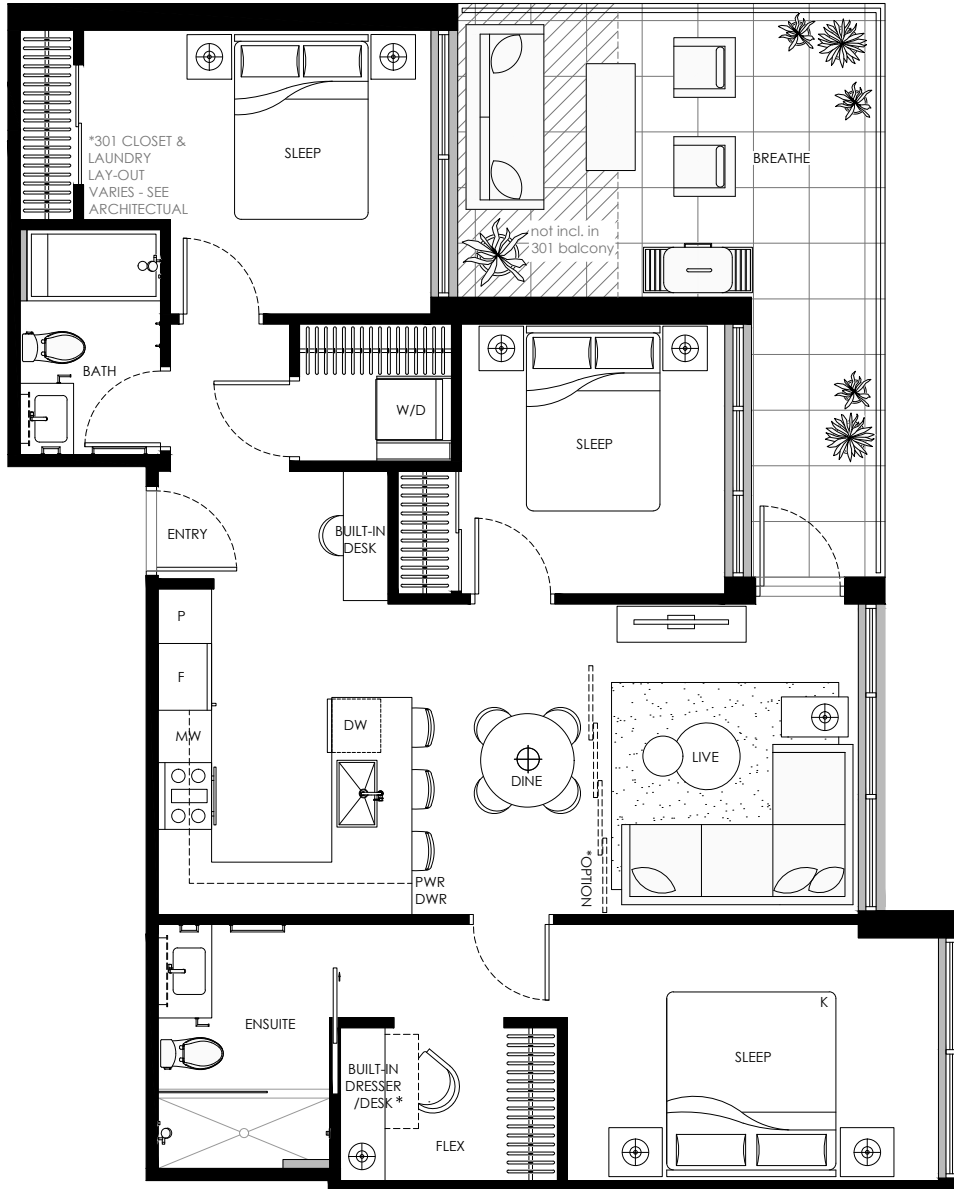

Indoor: 874 SQ. FT.
Outdoor: 55 SQ. FT.

LEVEL 2

B7

2 BEDROOM + FLEX
 Indoor: 791 - 886 SQ. FT.
 Outdoor: 80 - 102 SQ. FT.

*Optional built-in desk/closet

LEVEL 5

LEVEL 4

LEVEL 3

B8

2 BEDROOM + FLEX

Indoor: 865 SQ. FT.
Outdoor: 52 SQ. FT.

*Optional built-in desk/closet

LEVEL 5

*Optional built-in desk/closet

C1 3 BEDROOM + FLEX

Indoor: 1044 - 1074 SQ. FT.
Outdoor: 162 - 228 SQ. FT.

LEVEL 4

LEVEL 3

C2

3 BEDROOM + FLEX
 Indoor: 1142 SQ. FT.
 Outdoor: 53 - 98 SQ. FT.

*Optional built-in desk/closet

LEVEL 4

LEVEL 3