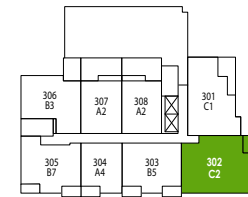

LEVEL 4

LEVEL 3

C2

3 BEDROOM + FLEX
 Indoor: 1142 SQ. FT.
 Outdoor: 53 - 98 SQ. FT.

*Optional built-in desk/closet

LEVEL 4

LEVEL 3