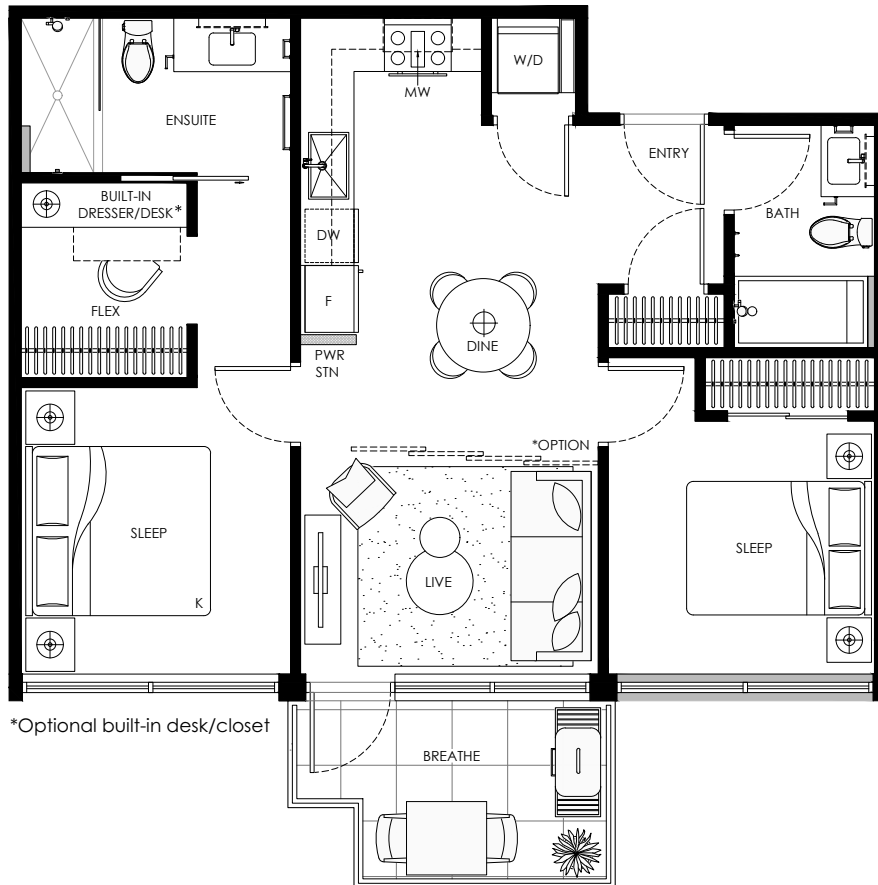

Indoor: 549 SQ. FT.
Outdoor: 75 SQ. FT.

LEVEL 1

A4

1 BEDROOM

Indoor: 563 - 625 SQ. FT.
Outdoor: 50 - 114 SQ. FT.

LEVEL 5

LEVEL 4

LEVEL 3

A5

1 BEDROOM + FLEX
 Indoor: 695 - 728 SQ. FT.
 Outdoor: 59 - 242 SQ. FT.

LEVEL 2

LEVEL 1

W 49TH AVE

MANITOBA ST

B1

2 BEDROOM + FLEX
 Indoor: 784 SQ. FT.
 Outdoor: 73 SQ. FT.

*Optional built-in desk/closet

LEVEL 5

B2

2 BEDROOM
 Indoor: 782 SQ. FT.
 Outdoor: 253 SQ. FT.

*Optional built-in desk/closet

LEVEL 5

*Optional built-in desk/closet

B3

2 BEDROOM + FLEX
 Indoor: 824 - 896 SQ. FT.
 Outdoor: 49 - 127 SQ. FT.

LEVEL 5

LEVEL 4

LEVEL 3

*Optional built-in desk/closet

B4

2 BEDROOM + FLEX
 Indoor: 934 - 935 SQ. FT.
 Outdoor: 75 - 205 SQ. FT.

LEVEL 2