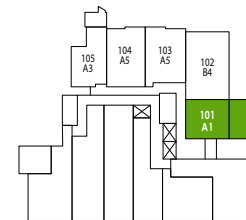

S **STUDIO**
 Indoor: 445 SQ. FT.
 Outdoor: 55 SQ. FT.

A1

1 BEDROOM

Indoor: 537 - 543 SQ. FT.
Outdoor: 64 -169 SQ. FT.

LEVEL 2

LEVEL 1

W 49TH AVE

MANITOBA ST

*Optional built-in desk/closet

A2

1 BEDROOM

Indoor: 700 - 714 SQ. FT.
Outdoor: 66 - 260 SQ. FT.

LEVEL 4

LEVEL 3

A3

1 BEDROOM