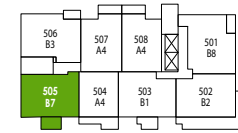

Indoor: 874 SQ. FT.
Outdoor: 55 SQ. FT.

LEVEL 2

B7

2 BEDROOM + FLEX
 Indoor: 791 - 886 SQ. FT.
 Outdoor: 80 - 102 SQ. FT.

*Optional built-in desk/closet

LEVEL 5

LEVEL 4

LEVEL 3

B8

2 BEDROOM + FLEX

Indoor: 865 SQ. FT.
Outdoor: 52 SQ. FT.

*Optional built-in desk/closet

LEVEL 5

*Optional built-in desk/closet

C1 3 BEDROOM + FLEX

Indoor: 1044 - 1074 SQ. FT.
Outdoor: 162 - 228 SQ. FT.