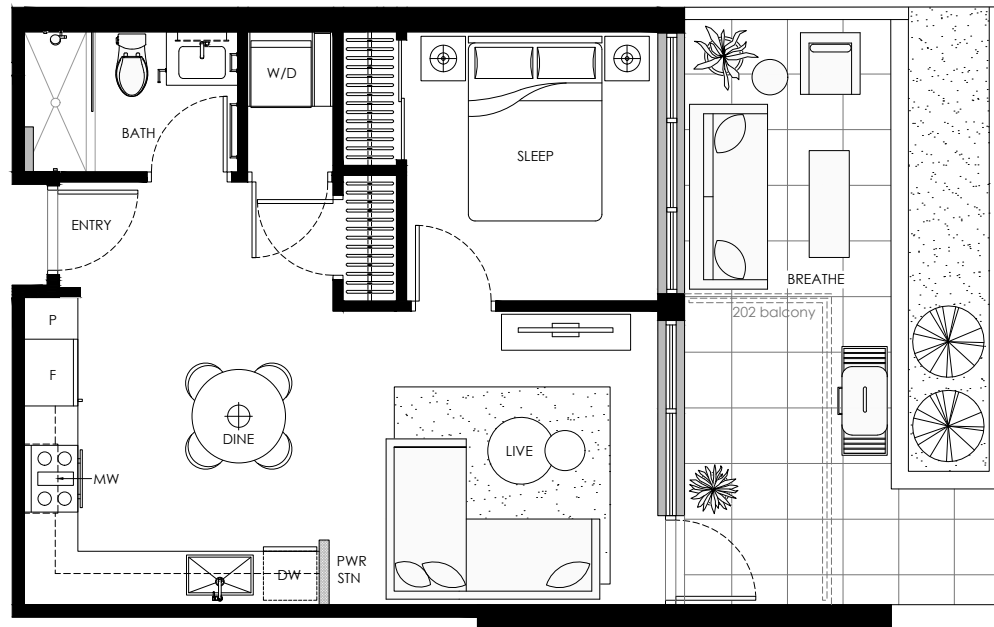

S **STUDIO**
 Indoor: 445 SQ. FT.
 Outdoor: 55 SQ. FT.

A1

1 BEDROOM

Indoor: 537 - 543 SQ. FT.
Outdoor: 64 -169 SQ. FT.

LEVEL 2

LEVEL 1

W 49TH AVE

MANITOBA ST

*Optional built-in desk/closet

A2

1 BEDROOM

Indoor: 700 - 714 SQ. FT.
Outdoor: 66 - 260 SQ. FT.

LEVEL 4

LEVEL 3

A3

1 BEDROOM

Indoor: 549 SQ. FT.
Outdoor: 75 SQ. FT.

LEVEL 1

A4

1 BEDROOM

Indoor: 563 - 625 SQ. FT.
Outdoor: 50 - 114 SQ. FT.

LEVEL 5

LEVEL 4

LEVEL 3