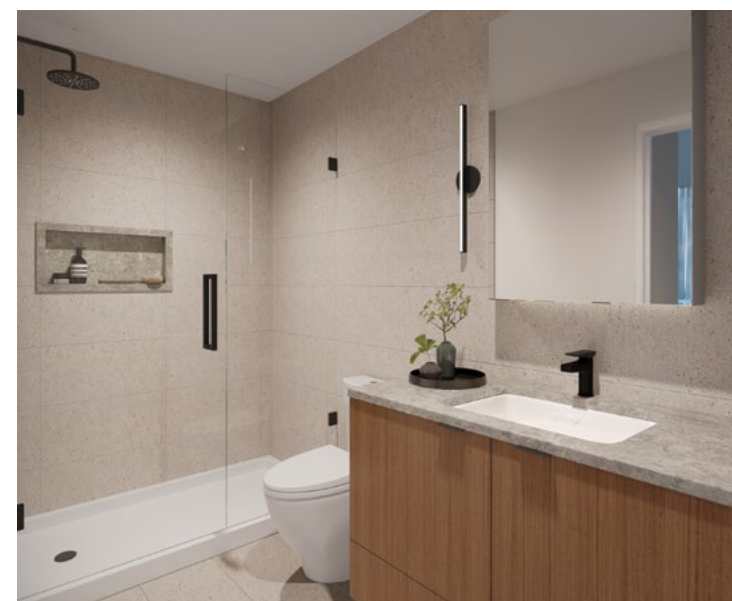

## TIMELESS LIVING

- Choice of two designer curated schemes: Classic and Contemporary
- Warm laminate flooring flows throughout
- Over 9' ceiling heights (with drops in some rooms)
- Solid core suite entry doors for added sound insulation
- Built-in shelving in master bedroom closets for well-organized belongings
- Energy-efficient low E glass windows
- Window coverings throughout, with black-out blinds in bedrooms
- WiFi-enabled heating and cooling system for year-round comfort
- Front-loading full sized Whirlpool washer and dryer

## REFINED KITCHEN

- Quartz countertops with complementing backsplash
- Modern shaker cabinets for Classic scheme
- Square-edge, flat-panel cabinets for Contemporary scheme, with walnut-coloured panels on kitchen island
- Integrated Bosch appliance package:
  - 24" refrigerator in 1 bedroom homes
  - 30" refrigerator in 2 and 3 bedroom homes
  - 30" gas range cooktop
  - 30" wall oven
  - Dishwasher
  - AEG slide-out range hood fan
- Panasonic built-in microwave with trim kit
- Drawer organizers keep cutlery and other accessories neatly arranged
- Stainless steel double-bowl sink in 2 & 3 bedroom homes
- Single-bowl stainless steel sink in 1 bedroom homes

## RELAXING BATHROOM

- Matte-black Kohler fixtures, including a rain showerhead and handheld showerhead in ensuites
- Frameless glass shower with porcelain tile surround in ensuites
- Quartz shower niche keeps toiletries handy in ensuites
- Framed vanity medicine cabinet with backlit mirrors in ensuites
- Heated large-tile flooring in ensuites
- Kohler bidet in ensuites
- Refined quartz countertops with tiled vanity walls
- Soaker tub with porcelain tile surround in main baths