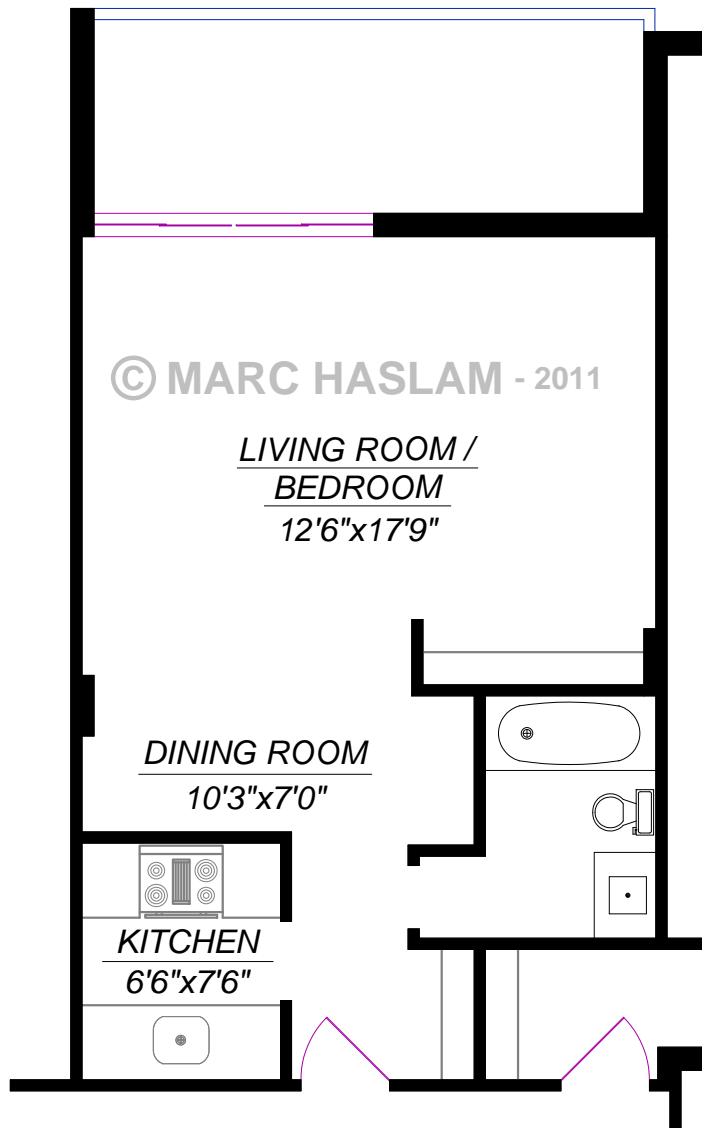

# Pemberton Building

*STUDIO*

***UNITS 04 & 17***

*486 SQ.FT.*

*NORTH (MIDDLE)*

All measurements are approximate and not guaranteed.

Buyer to verify all measurements.