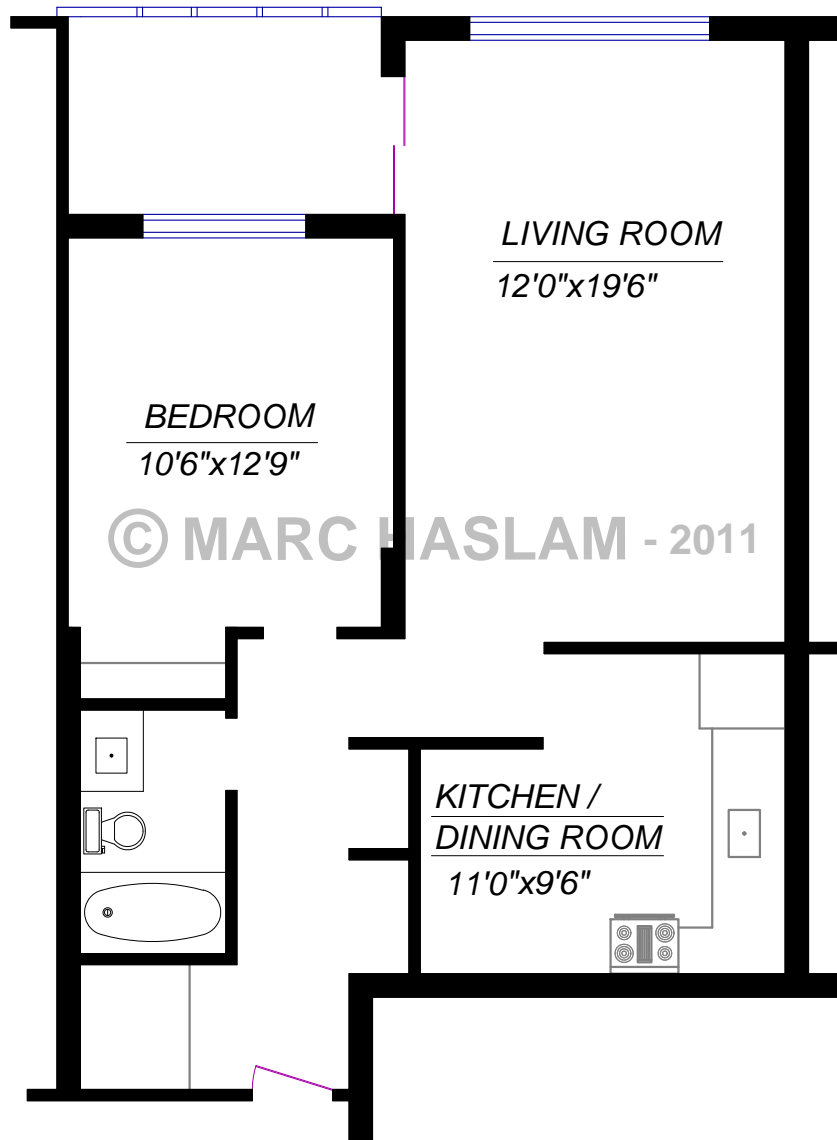

Pemberton Building

*ONE BEDROOM
UNIT 20*

701 SQ.FT.

NORTH (MIDDLE)

All measurements are approximate and not guaranteed.

Buyer to verify all measurements.