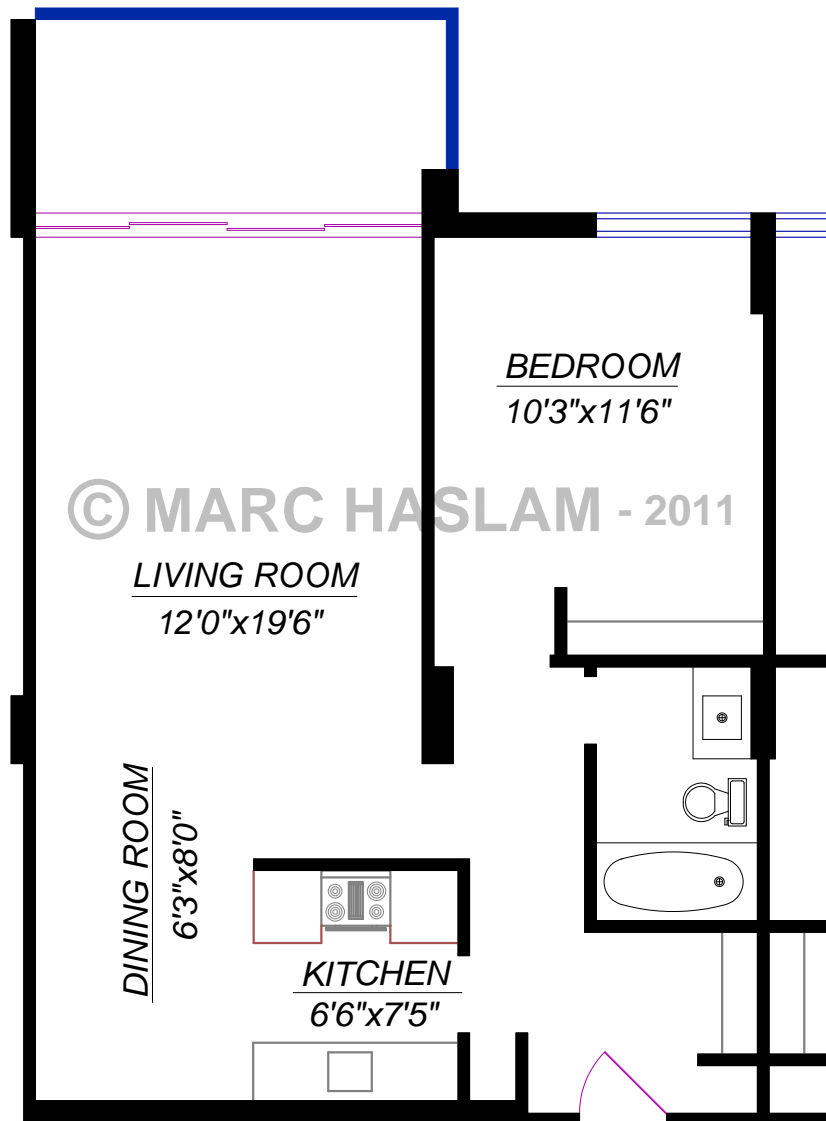

Pemberton Building

ONE BEDROOM
UNITS 02/03, 18/19
643 SQ.FT.
NORTH (MIDDLE)

All measurements are approximate and not guaranteed.
Buyer to verify all measurements.