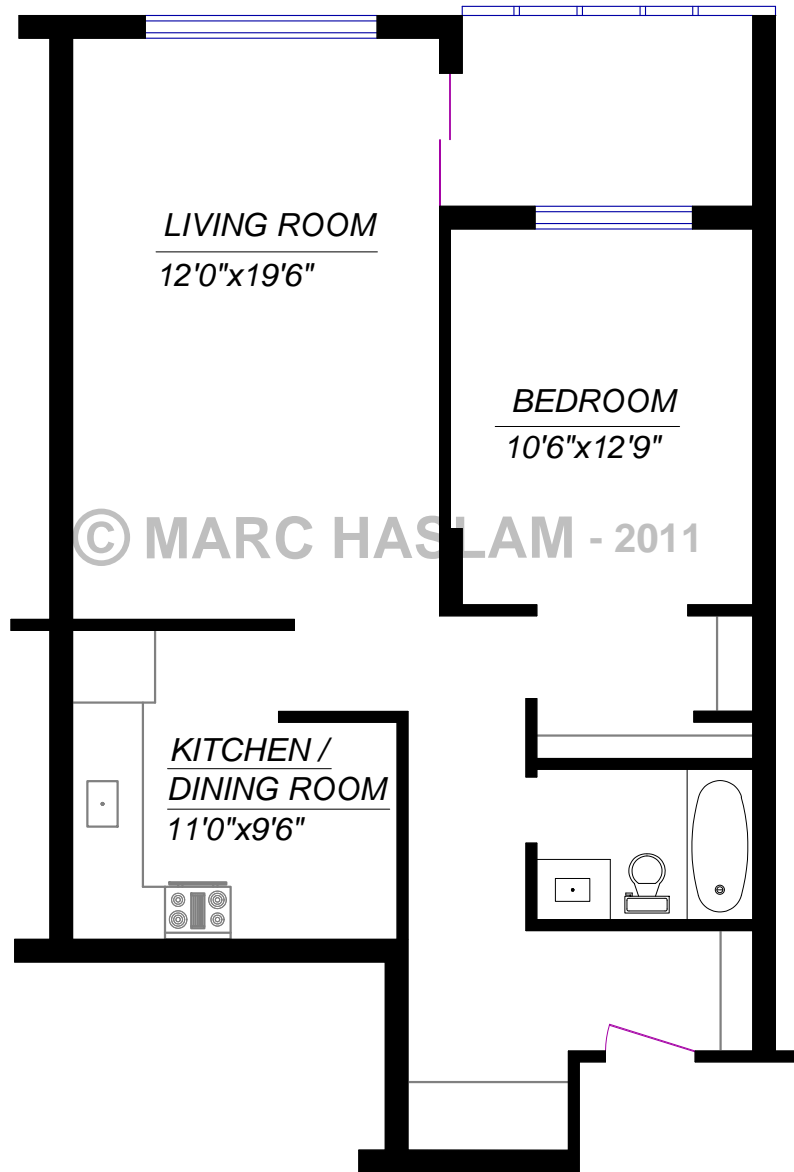

Pemberton Building

ONE BEDROOM
UNIT 01
719 SQ.FT.
NORTH (MIDDLE)

All measurements are approximate and not guaranteed.
Buyer to verify all measurements.