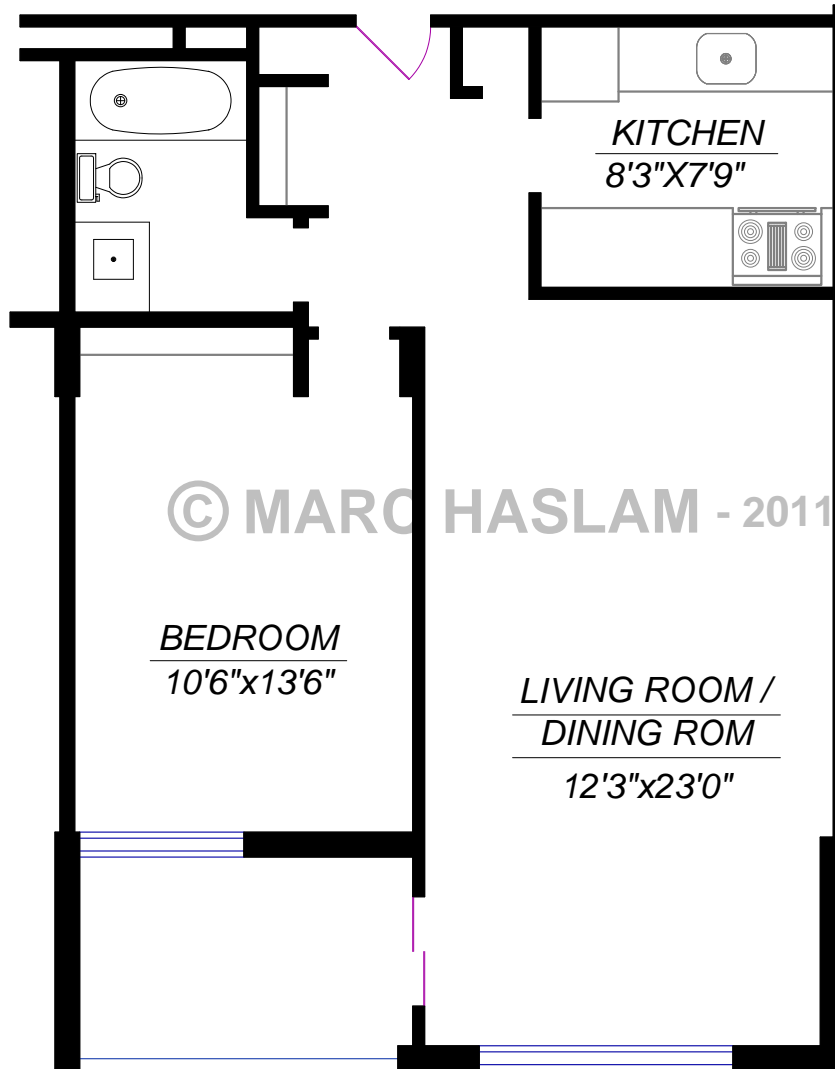

Pemberton Building

*ONE BEDROOM
UNITS 10 & 11
683 SQ.FT. 679 SQ.FT.
SOUTH (MIDDLE)*

All measurements are approximate and not guaranteed.
Buyer to verify all measurements.